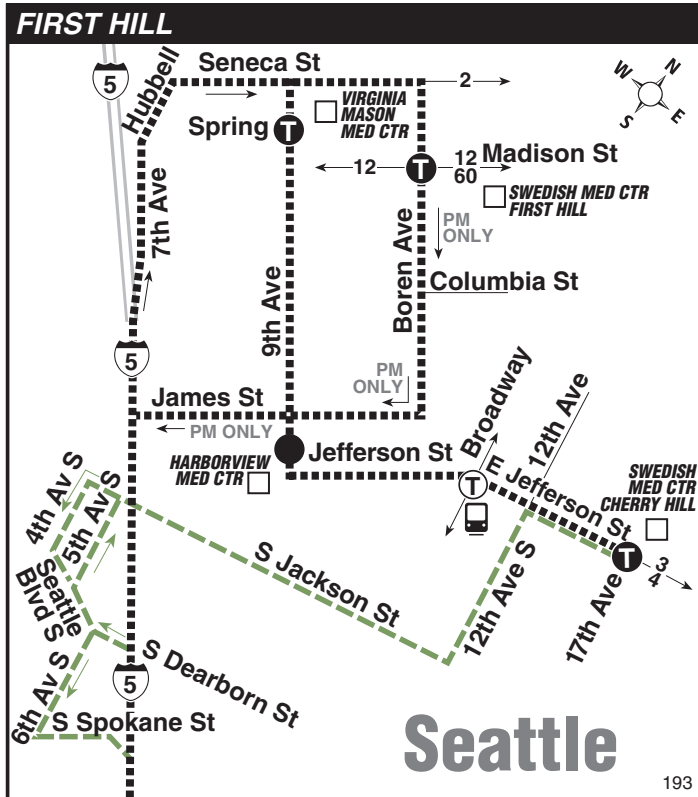

## Federal Way, Star Lake, Kent-Des Moines Freeway Station, Tukwila P&R, First Hill

This route does not operate on weekends or holidays.

### Express Service Information

**To First Hill:** Stops at Federal Way Park & Ride; on 23rd Ave S at S 319th Pl; Federal Way Transit Center; on S 317th St at 26th Ave S; Star Lake Freeway Station (I-5 at S 272nd St); at I-5 & Kent-Des Moines Freeway Station; southbound on Interurban Ave S at 48th Ave S; northbound on Interurban Ave S at 52nd Ave S; on Seneca St at 8th Ave; on 9th Ave at Spring St, Marion St, Cherry St and Jefferson St; and on E Jefferson St at Broadway, 12th Ave, 14th Ave and 17th Ave.

**To Federal Way:** Stops on E Jefferson St at 17th Ave and 12th Ave; on Jefferson St at Broadway and 9th Ave; on 9th Ave at Spring St; on Boren Ave at Seneca St, Madison St and Columbia St; northbound on Interurban Ave S at 52nd Ave S and 48th Ave S; at I-5 & Kent-Des Moines Freeway Station; at Star Lake Freeway Station (I-5 & S 272nd); on S 317th St at 26th Ave S; at Federal Way Transit Center; on 23rd Ave S at S 320th St and Federal Way Park & Ride.