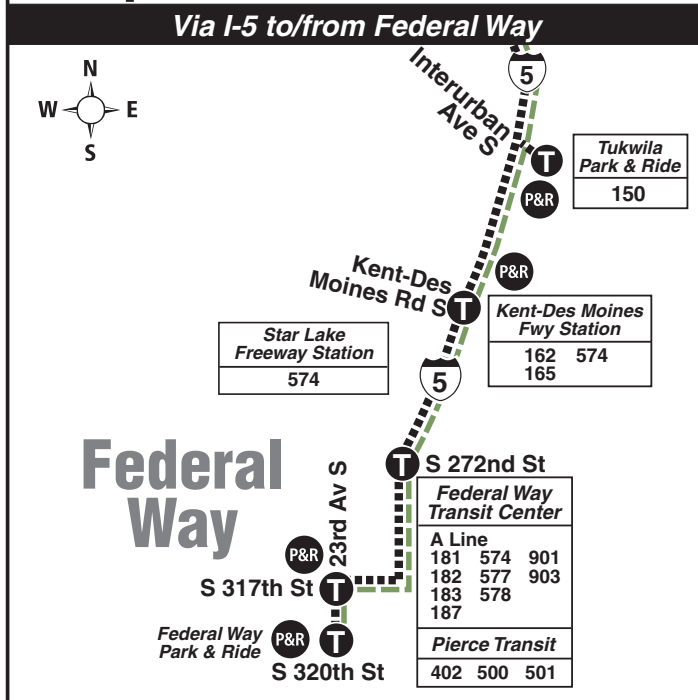

## Federal Way, Star Lake, Kent-Des Moines Freeway Station, Tukwila P&R, First Hill

This route does not operate on weekends or holidays.

### Express Service Information

**To First Hill:** Stops at Federal Way Park & Ride; on 23rd Ave S at S 319th Pl; Federal Way Transit Center; on S 317th St at 26th Ave S; Star Lake Freeway Station (I-5 at S 272nd St); at I-5 & Kent-Des Moines Freeway Station; southbound on Interurban Ave S at 48th Ave S; northbound on Interurban Ave S at 52nd Ave S; on Seneca St at 8th Ave; on 9th Ave at Spring St, Marion St, Cherry St and Jefferson St; and on E Jefferson St at Broadway, 12th Ave, 14th Ave and 17th Ave.

**To Federal Way:** Stops on E Jefferson St at 17th Ave and 12th Ave; on Jefferson St at Broadway and 9th Ave; on 9th Ave at Spring St; on Boren Ave at Seneca St, Madison St and Columbia St; northbound on Interurban Ave S at 52nd Ave S and 48th Ave S; at I-5 & Kent-Des Moines Freeway Station; at Star Lake Freeway Station (I-5 & S 272nd); on S 317th St at 26th Ave S; at Federal Way Transit Center; on 23rd Ave S at S 320th St and Federal Way Park & Ride.