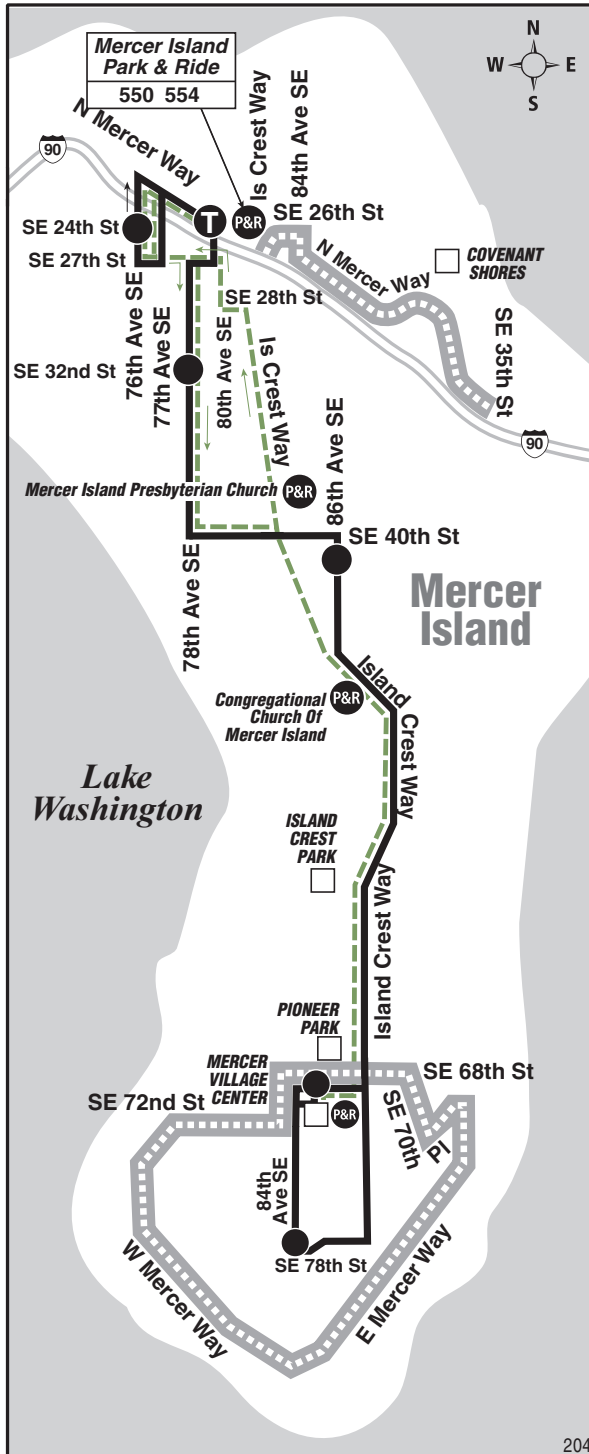

Mercer Island

This route does not operate on Sundays or holidays.

MAP LEGEND / LEYENDA DEL MAPA

- Makes all regular stops. *Hace todas las paradas regulares.*
- Route 204 DART service area. *Zona de servicio de la Ruta 204 DART.*
- Route 204 snow route. *Ruta 204 de nieve.*
- TIME POINT / PUNTO DE TIEMPO:** Street intersection from which departure times are shown on the schedules. *Intersección de la calle desde donde se muestran los horarios de salida.*
- TIME POINT & TRANSFER POINT / TIEMPO Y PUNTO DE TRANSFERENCIA**
- PARK & RIDE:** Free parking area. *Zona de aparcamiento gratuito o de pago.*

Bold PM time
b From Island Crest Way & SE 68th St, travels via SE 78th St and 84th Ave SE to South Mercer Island QFC shopping center.

Route 204 Saturday to South Mercer Island

Servicio de al sábado a South Mercer Island

North Mercer Island	North Mercer Island	North Mercer Island	Mercer Island	South Mercer Island
76th Ave SE & SE 24th St	Mercer Island P&R	78th Ave SE & SE 32nd St	Island Crest Way & SE 40th St	Mercer Village Shopping Center
Stop #64143	Stop #64065	Stop #63735	Stop #63515	Stop #62370
9:30	9:31	9:34	9:37	9:47
10:30	10:31	10:34	10:37	10:47
11:30	11:31	11:34	11:37	11:47
12:30	12:31	12:34	12:37	12:47
1:30	1:31	1:34	1:37	1:47
2:30	2:31	2:34	2:37	2:47
3:30	3:31	3:34	3:37	3:47
4:30	4:31	4:34	4:37	4:47
5:30	5:31	5:34	5:37	5:47
6:30	6:31	6:33	6:36	6:45