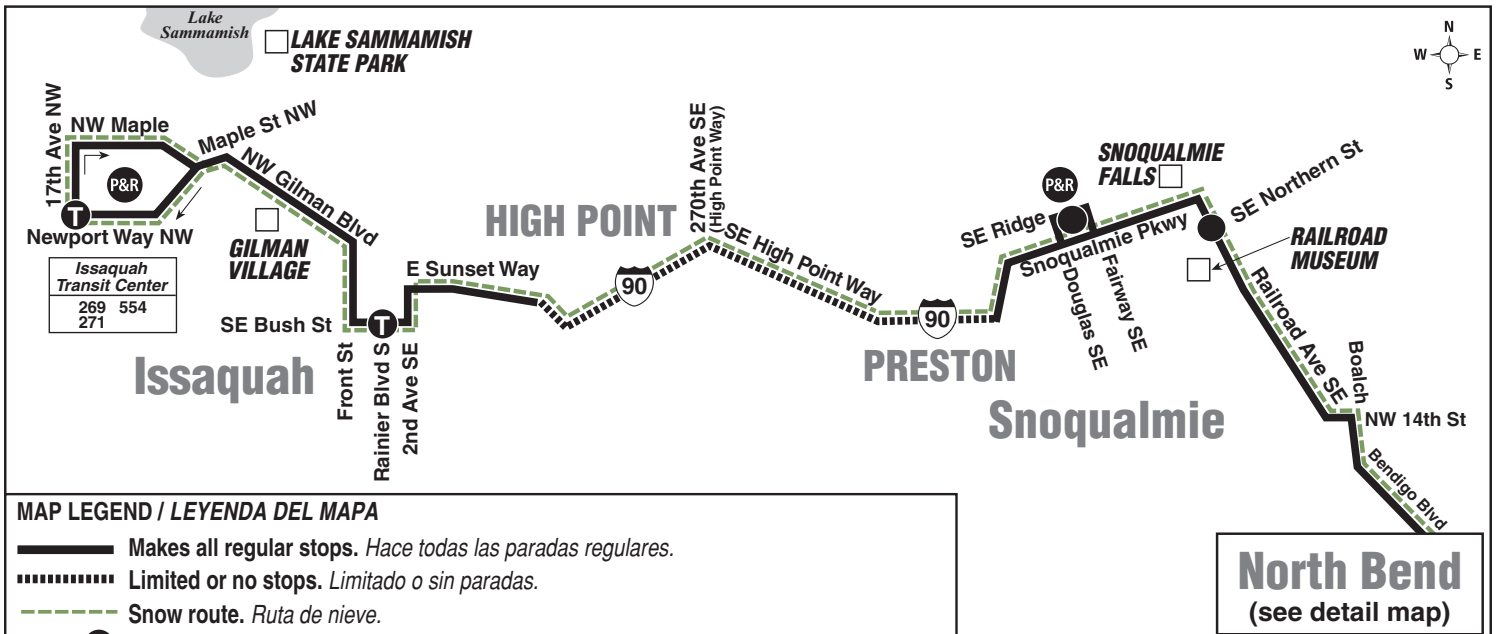

March 19 thru September 16, 2022

Del 19 de marzo al 16 de septiembre de 2022

208

North Bend, Snoqualmie, Issaquah

This route does not operate on Sundays or holidays.

Snow/ Emergency Service

Servicio en caso de nieve o emergencia

During most snow conditions, this bus will follow the special snow routing shown on the map. If Metro declares an emergency, the bus will not operate. Visit kingcounty.gov/metro/snow to register for **Transit Alerts** and to learn more.

Special Service Information

From Issaquah Transit Center, Sound Transit Route 554 provides service to/from Eastgate, Mercer Island and downtown Seattle.

Route 271 provides service between Bellevue College and the University District via Bellevue Transit Center and UW Station (Link).

Note: The fare on Route 554 is \$3.25 (\$1.50 youth/LIFT and \$1.00 senior/disabled) at all times.

Route 208 Monday thru Friday to North Bend

Servicio de lunes a viernes a North Bend

Downtown Seattle				Issaquah	Snoqualmie Ridge	Snoqualmie	North Bend
Lenora St & 4th Ave	2nd Ave & Seneca St	Issaquah TC Bay 6	Issaquah TC Bay 4	SE Bush St & Rainier Blvd S	SE Ridge St & Center Blvd SE	Railroad Ave SE & SE Northern St	North Bend Premium Outlets
Stop #1920	Stop #320	Stop #64590	Stop #64593	Stop #64512	Stop #64413	Stop #64397	Stop #64305
ROUTE 554			ROUTE 208				
—	—	—	5:04	5:11b	5:29	5:36	5:51
6:19	6:22	6:55‡	7:14	7:21b	7:39	7:46	8:01
8:25	8:28	9:01‡	9:23	9:31b	9:49	9:56	10:12
10:36	10:40	11:12‡	11:31	11:39b	11:57	12:04	12:20
12:36	12:40	1:12‡	1:30	1:40b	1:58	2:06	2:23
2:56	3:00	3:34‡	3:51	4:02b	4:21	4:29	4:46
—	—	—	5:00	5:11b	5:30	5:38	5:55
5:23	5:28	6:05‡	6:17	6:25b	6:43	6:51	7:07
7:38	7:41	8:15‡	8:36	8:42b	9:00	9:07	9:22
Bold PM time							
b Bus exits I-90 at High Point Way (270th Ave SE) to serve bus stop on I-90 on-ramp at 270th Ave SE.							
‡ Estimated time.							