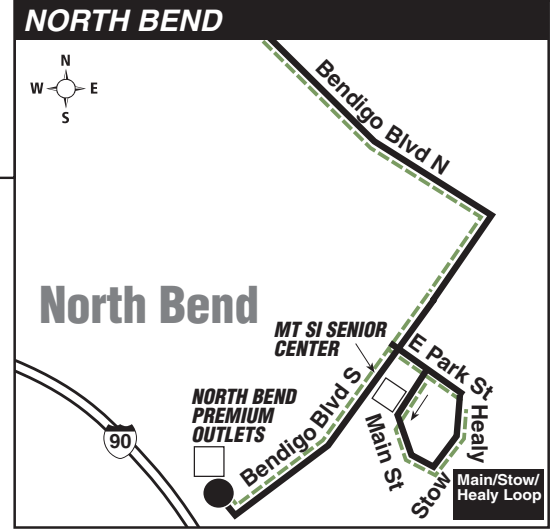

March 19 thru September 16, 2022

Del 19 de marzo al 16 de septiembre de 2022

208

North Bend, Snoqualmie, Issaquah

This route does not operate on Sundays or holidays.

Snow/ Emergency Service

Servicio en caso de nieve o emergencia

Special Service Information

From Issaquah Transit Center, Sound Transit Route 554 provides service to/from Eastgate, Mercer Island and downtown Seattle.

Route 271 provides service between Bellevue College and the University District via Bellevue Transit Center and UW Station (Link).