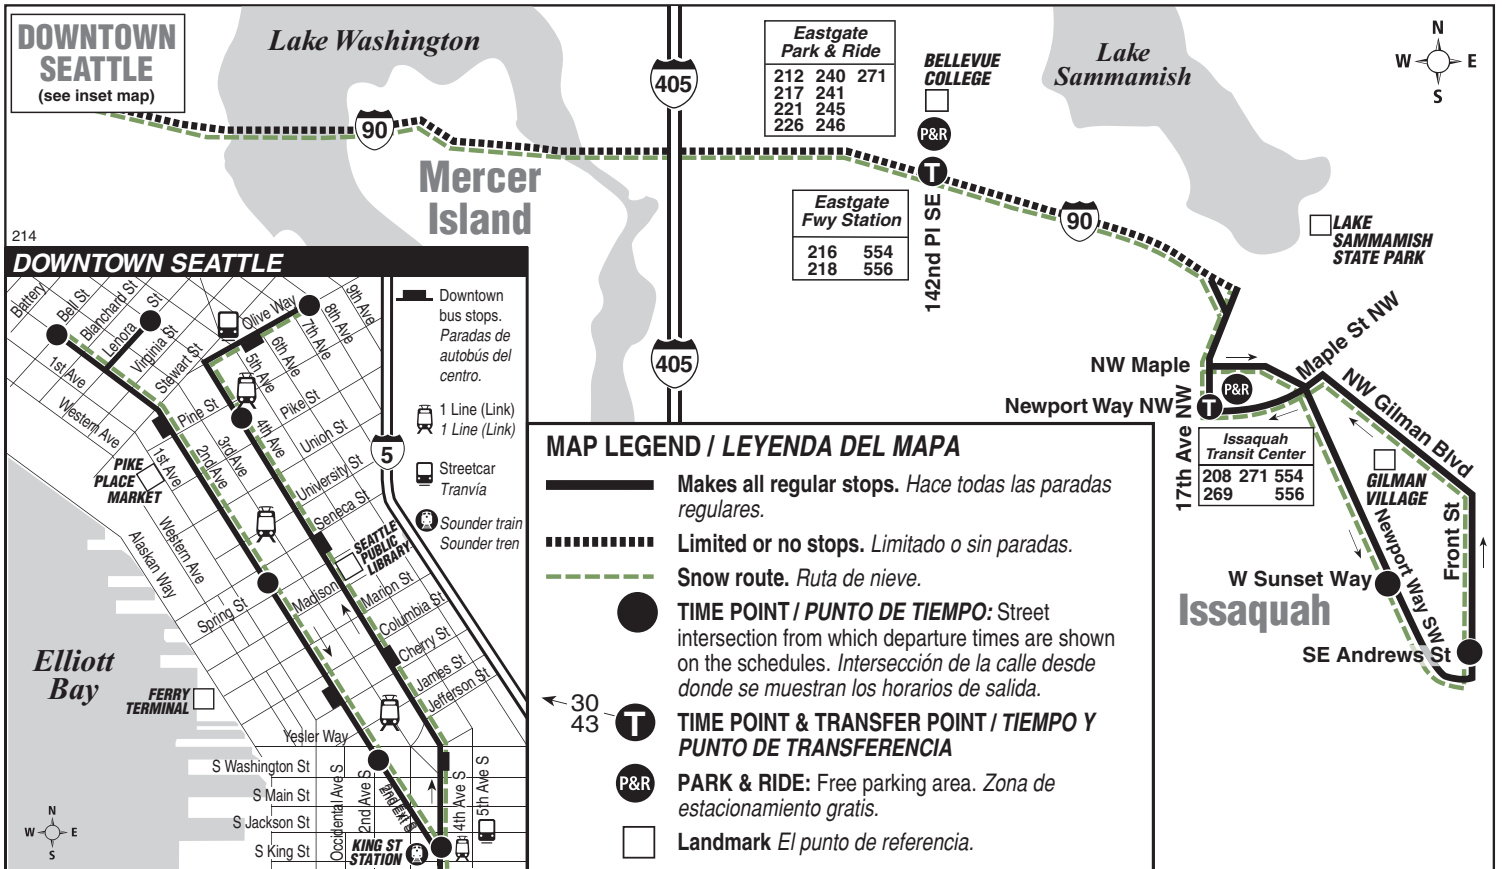

(Includes partial service on Route 554)

Issaquah, Eastgate Freeway Station, Downtown Seattle

This route does not operate on weekends or holidays.

Service Note

For continuing service to Bellevue and the University of Washington, transfer to Route 271 at the Issaquah Transit Center or the Eastgate P&R. Please refer to a Route 271 timetable, schedules at the Issaquah Transit Center or Eastgate P&R, or call Metro at (206) 553-3000.

Servicio de lunes a viernes a Issaquah

Route	Downtown Seattle				Eastgate Freeway Station	Issaquah	Issaquah
	2nd Ave & Bell St	Lenora St & 4th Ave	2nd Ave & Seneca St	2nd Ave Ext S & Yesler Way	I-90 & 142nd PI SE Fwy Station	Issaquah TC Bay 4	Front St N & E Sunset Way
	Stop #250	Stop #1920	Stop #320	Stop #375	Stop #67013	Stop #64593	Stop #80484
554	—	3:16	3:20	3:24‡	3:45‡	3:54b‡	—
554	—	3:36	3:40	3:44‡	4:05‡	4:14b‡	—
554	—	3:56	4:01	4:05‡	4:27‡	4:36b‡	—
214	4:00	—	4:06	4:11‡	—	4:42‡	—
554	—	4:17	4:22	4:26‡	4:49‡	4:58b‡	—
214	4:15	—	4:22	4:28‡	—	5:05‡	5:17‡
214	4:30	—	4:37	4:43‡	—	5:15‡	—
554	—	4:38	4:43	4:48‡	5:11‡	5:20b‡	—
214	4:45	—	4:52	4:58‡	—	5:35‡	5:47‡
554	—	4:53	4:58	5:03‡	5:26‡	5:35b‡	—
214	5:00	—	5:07	5:13‡	—	5:45‡	—
554	—	5:08	5:13	5:18‡	5:41‡	5:50b‡	—
214	5:15	—	5:22	5:28‡	—	6:05‡	6:17‡
554	—	5:23	5:28	5:33‡	5:56‡	6:05b‡	—
554	—	5:40	5:45	5:50‡	6:13‡	6:22b‡	—
554	—	5:57	6:02	6:06‡	6:29‡	6:38b‡	—
554	—	6:14	6:18	6:22‡	6:45‡	6:54b‡	—
554	—	6:35	6:38	6:42‡	7:04‡	7:13b‡	—
554	—	6:48	6:51	6:55‡	7:17‡	7:26b‡	—