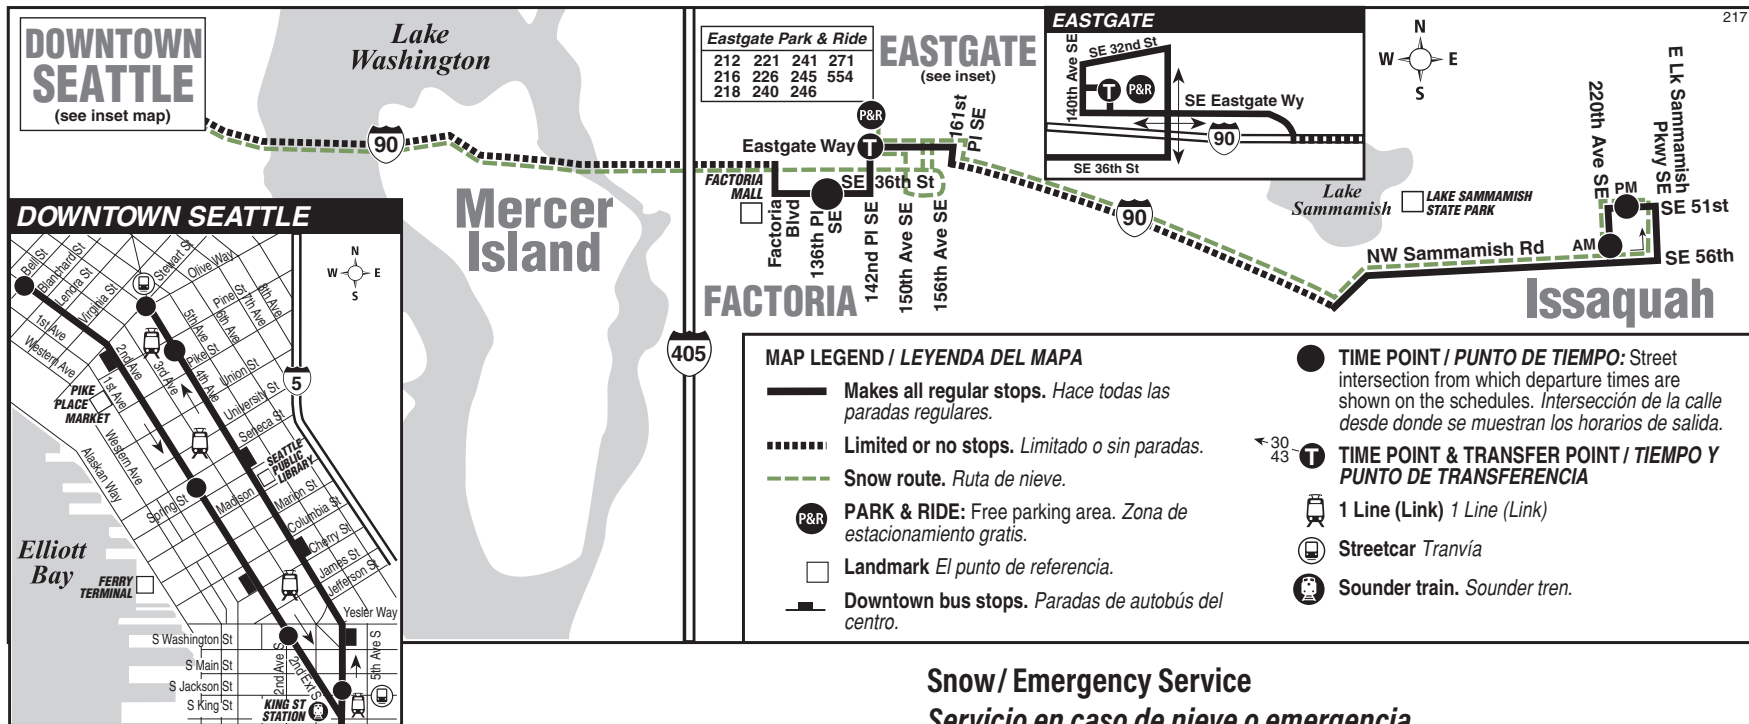

March 19 thru
September 16, 2022
Del 19 de marzo al 16 de
septiembre de 2022

217

(Includes partial service on route 212)

Downtown Seattle, Factoria, Eastgate P&R, North Issaquah

This route does not operate on weekends or holidays.

Limited Stop Information

To downtown Seattle, Route 217 makes no stops between I-90 & Richards Rd SE and 4th Ave S & S Jackson St EXCEPT on Rainier Ave S & S Charles St. To North Issaquah, Route 217 makes no stops between 2nd Ave Ext S & Yesler Way and Factoria Blvd & SE 36th St EXCEPT on Rainier Ave S & S Norman St.

Route 217 Monday thru Friday to Downtown Seattle

Servicio de lunes a viernes al centro de Seattle

Route	North Issaquah	Eastgate P&R Bay 1	Factoria	Downtown Seattle		
	220th Ave SE & SE 51st St		SE 36th St & 136th PI SE	4th Ave S & S Jackson St	4th Ave & Pike St	4th Ave & Stewart
	Stop #64622	Stop #67014	Stop #67026	Stop #620	Stop #700	Stop #720
212	—	4:14	4:18†	4:44†	4:52†	4:56†
212	—	4:56	5:00†	5:27†	5:36†	5:40†
217	4:45	5:02	5:08†	5:29†	5:38†	5:41†
217	5:12	5:29	5:34†	5:55†	6:04†	6:07†
212	—	5:40	5:44†	6:10†	6:16†	6:20†
217	5:42	5:58	6:03†	6:22†	6:30†	6:33†

Bold PM time
† Estimated time.

Route 217 Monday thru Friday to North Issaquah

Servicio de lunes a viernes a North Issaquah

Route	Downtown Seattle			Factoria	Eastgate P&R Bay 2	North Issaquah
	2nd Ave & Bell St	2nd Ave & Seneca St	2nd Ave Ext S & Yesler Way	SE 36th St & 136th PI SE		220th Ave SE & SE 56th St
	Stop #250	Stop #320	Stop #375	Stop #79874	Stop #67015	Stop #64481
217	6:41	6:45	6:48†	7:10†	7:13†	7:36†
212	7:00	7:04	7:08†	7:32†	7:36†	—
217	7:24	7:28	7:31†	7:57†	8:01†	8:25†
212	7:29	7:33	7:37†	8:03†	8:07†	—
217	7:59	8:03	8:06†	8:32†	8:36†	9:00†
212	8:19	8:24	8:28†	8:54†	8:58†	—
217	8:47	8:51	8:54†	9:20†	9:24†	9:48†