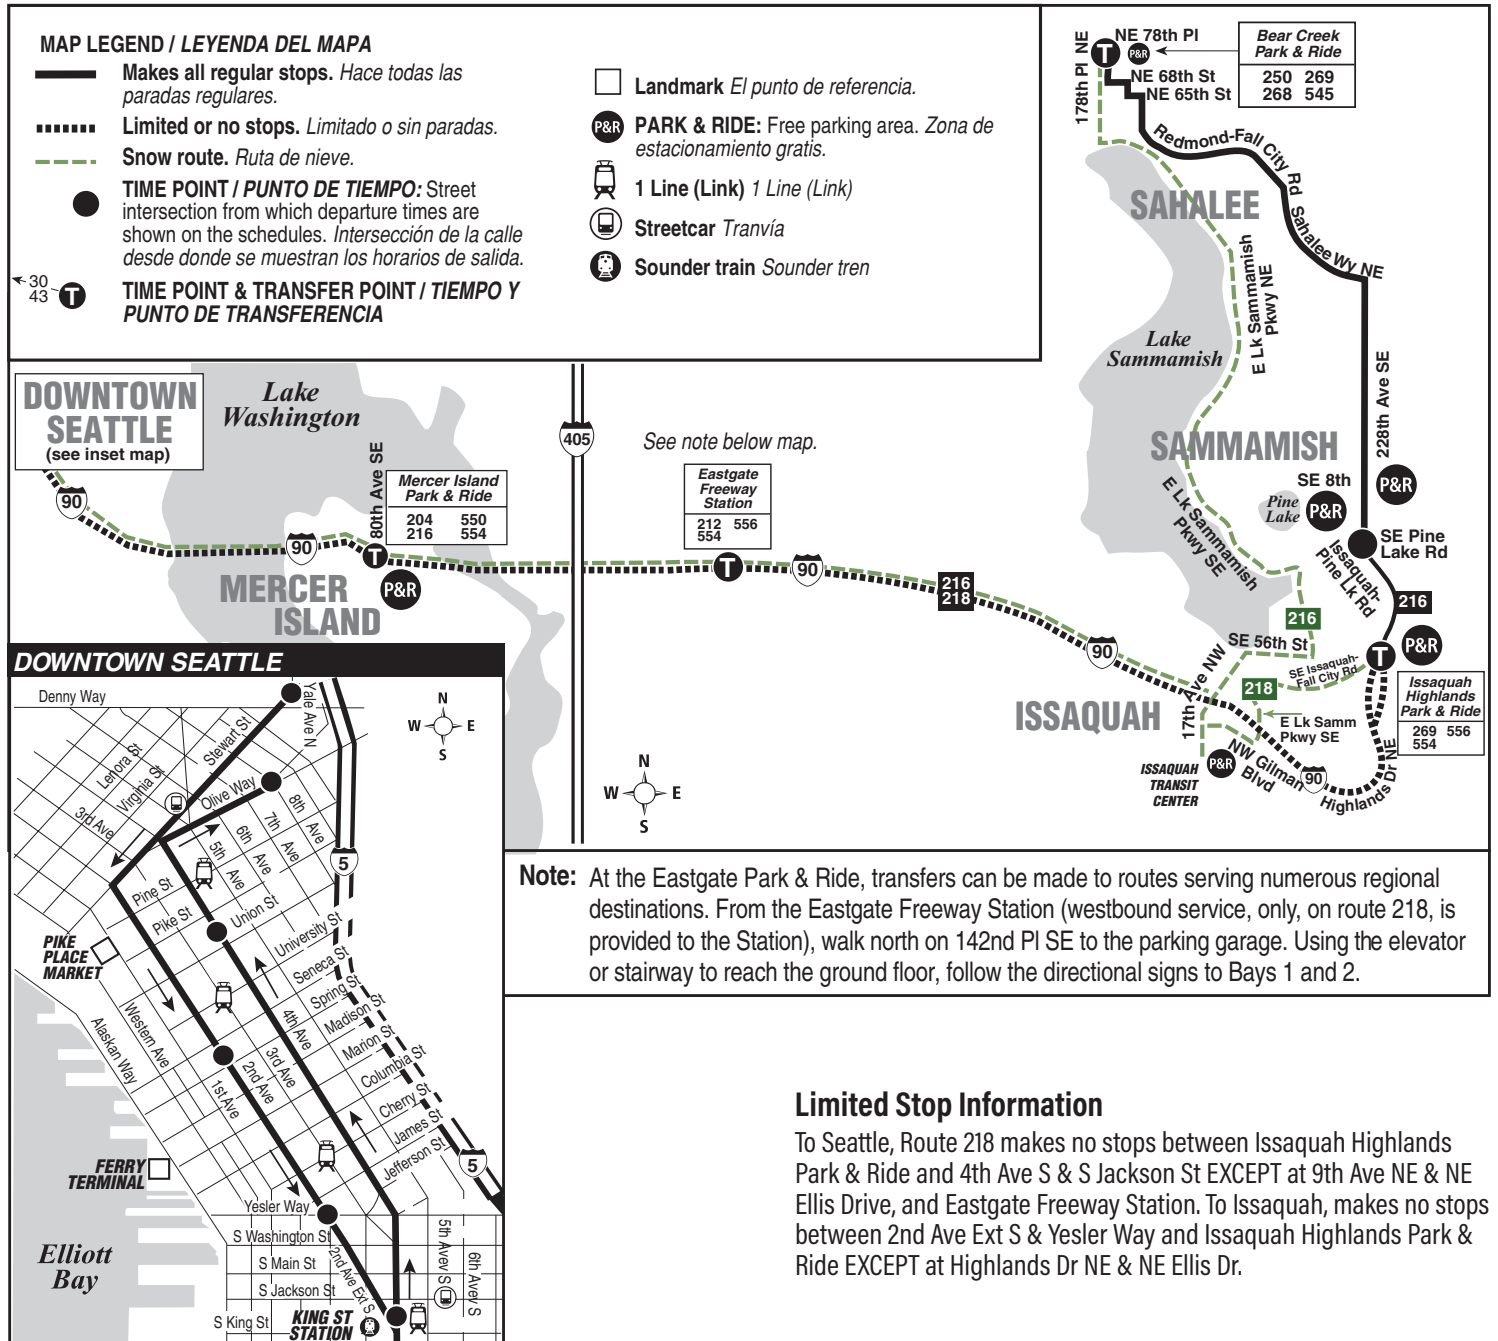

March 19 thru
September 16, 2022

Del 19 de marzo al 16 de
septiembre de 2022

216, 218

REVISED June 13, 2022

(Route 219 suspended; includes partial service on Route 554)

Bear Creek P&R, Sammamish, Issaquah, Eastgate, Mercer Island, Downtown Seattle

This route does not operate on weekends or holidays.

Route 216, 218 Monday thru Friday to Downtown Seattle

Servicio de lunes a viernes al centro de Seattle

Route	Pine Lake			Eastgate Freeway Station	Downtown Seattle			
	Bear Creek P&R	South Sammamish P&R Bay 1	Issaquah Highlands P&R Bay 4	I-90 & 142nd PI SE Fwy Station	Mercer Island P&R	4th Ave S & S Jackson St	4th Ave & Pike St	8th Ave & Olive Way
	Stop #81755	Stop #81684	Stop #64561	Stop #67019	Stop #64140	Stop #620	Stop #700	Stop #1050
554	—	4:38	4:46	5:05‡	5:11‡	5:22‡	5:28‡	5:31b‡
554	—	5:05	5:13	5:32‡	5:38‡	5:49‡	5:55‡	5:58b‡
218	—	—	6:08	6:20‡	—	6:36‡	6:41‡	6:44‡
218	—	—	6:27	6:39‡	—	6:55‡	7:00‡	7:04‡
218	—	—	6:50	7:03‡	—	7:19‡	7:25‡	7:29‡
218	—	—	7:09	7:22‡	—	7:38‡	7:45‡	7:49‡
218	—	—	7:28	7:41‡	—	7:57‡	8:04‡	8:08‡
218	—	—	7:46	7:59‡	—	8:15‡	8:22‡	8:26‡
216	7:06	7:33	7:46w	7:59‡	8:06‡	8:16‡	8:22‡	8:25‡
218	—	—	8:03	8:16‡	—	8:32‡	8:39‡	8:43‡
216	7:36	8:02	8:15w	8:28‡	8:35‡	8:45‡	8:51‡	8:54‡
218	—	—	8:20	8:33‡	—	8:49‡	8:56‡	9:00‡
218	—	—	8:39	8:52‡	—	9:08‡	9:14‡	9:18‡
216	8:05	8:31	8:44w	8:57‡	9:04‡	9:14‡	9:20‡	9:23‡

b Serves Blanchard St & 6th Ave at this time.
w Bus leaves at this time. It arrives several minutes earlier.
‡ Estimated time.

Note:

At the Eastgate Park & Ride, transfers can be made to routes serving numerous regional destinations. From the Eastgate Freeway Station (westbound service, only, on route 218 is provided to the Station), walk north on 142nd PI SE to the parking garage. Using the elevator or stairway to reach the ground floor, following the directional signs to Bays 1 and 2.