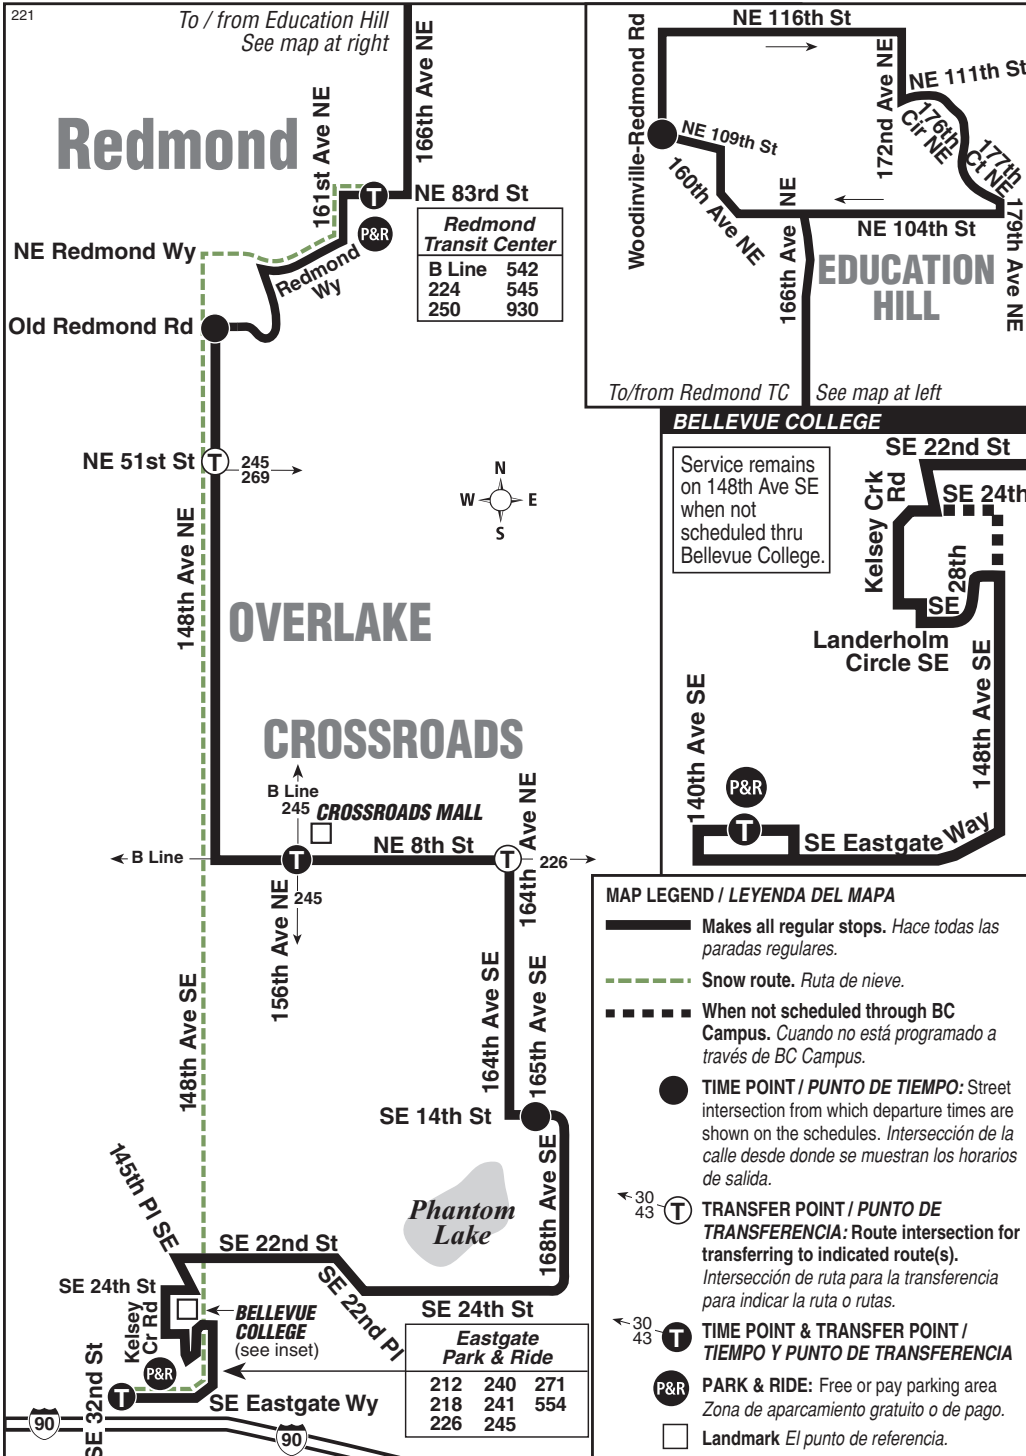

Education Hill, Redmond, Overlake, Crossroads, Bellevue College, Eastgate P&R

Snow / Emergency Service Servicio en caso de nieve o emergencia

During most snow conditions, this bus will follow the special snow routing shown on the map. If Metro declares an emergency, the bus will not operate. Visit kingcounty.gov/metro/snow to register for **Transit Alerts** and to learn more.

Special Service Information

Saturday and Sunday service does not enter the Bellevue College campus. Service remains on 148th Ave SE.

Route 221 Monday thru Friday to Crossroads, Eastgate

Servicio de lunes a viernes a Crossroads, Eastgate

Bold PM time
b Does not serve Bellevue College. Service stays on 148th Ave SE and SE 24th St.
† Estimated time.

This trip is cancelled. To address ongoing operational and vehicle maintenance capacity limitations, some trips have been temporarily cancelled.