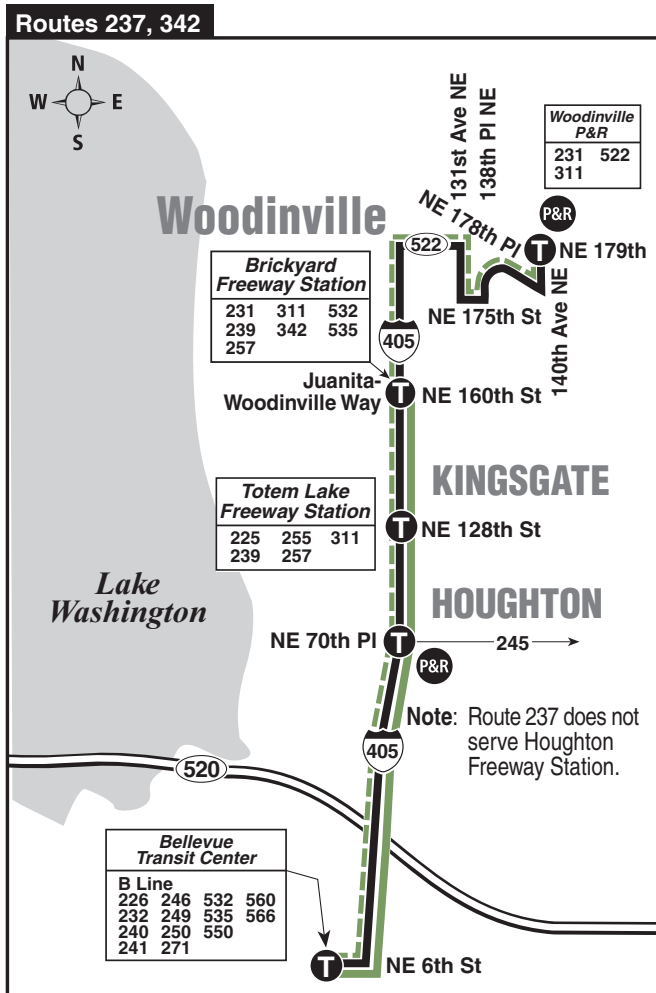

(includes partial service on Route 342)

Woodinville, Brickyard, Totem Lake, Houghton, Bellevue

This route does not operate on weekends or holidays.

MAP LEGEND / LEYENDA DEL MAPA

Route 237. Does not serve NE 70th Pl. *Ruta 237 del autobús. No sirve NE 70th Pl.*

Route 342. *Ruta 342 del autobús.*

Snow route. *Ruta de nieve.*

TIME POINT / PUNTO DE TIEMPO: Street intersection from which departure times are shown on the schedules. *Intersección de la calle desde donde se muestran los horarios de salida.*

TRANSFER POINT / PUNTO DE TRANSFERENCIA: Route intersection for transferring to indicated route(s). *Intersección de ruta para la transferencia para indicar la ruta o rutas.*

TIME POINT & TRANSFER POINT / TIEMPO Y PUNTO DE TRANSFERENCIA

b Serves Bellevue TC Bay 8 at this time.
‡ Estimated time.

Route 237 Monday thru Friday to Brickyard, Woodinville

Servicio de lunes a viernes a Brickyard, Woodinville

		Houghton Freeway Station	Totem Lake	Brickyard P&R	Woodinville
	Bellevue TC Bay 4	I-405 & NE 70th PI	I-405 & NE 128th St	I-405 & NE 160th St	NE 179th St & Woodinville P&R
Route	Stop #68004	Stop #82841	Stop #82878	Stop #82854	Stop #75992
342	3:37	3:48‡	3:55‡	—	—
237	4:25	—	4:41‡	4:49‡	5:05‡
342	4:38	4:49‡	4:57‡	—	—
342	5:08	5:19‡	5:27‡	—	—
237	5:12	—	5:28‡	5:36‡	5:52‡
342	5:43	5:54‡	6:02‡	—	—