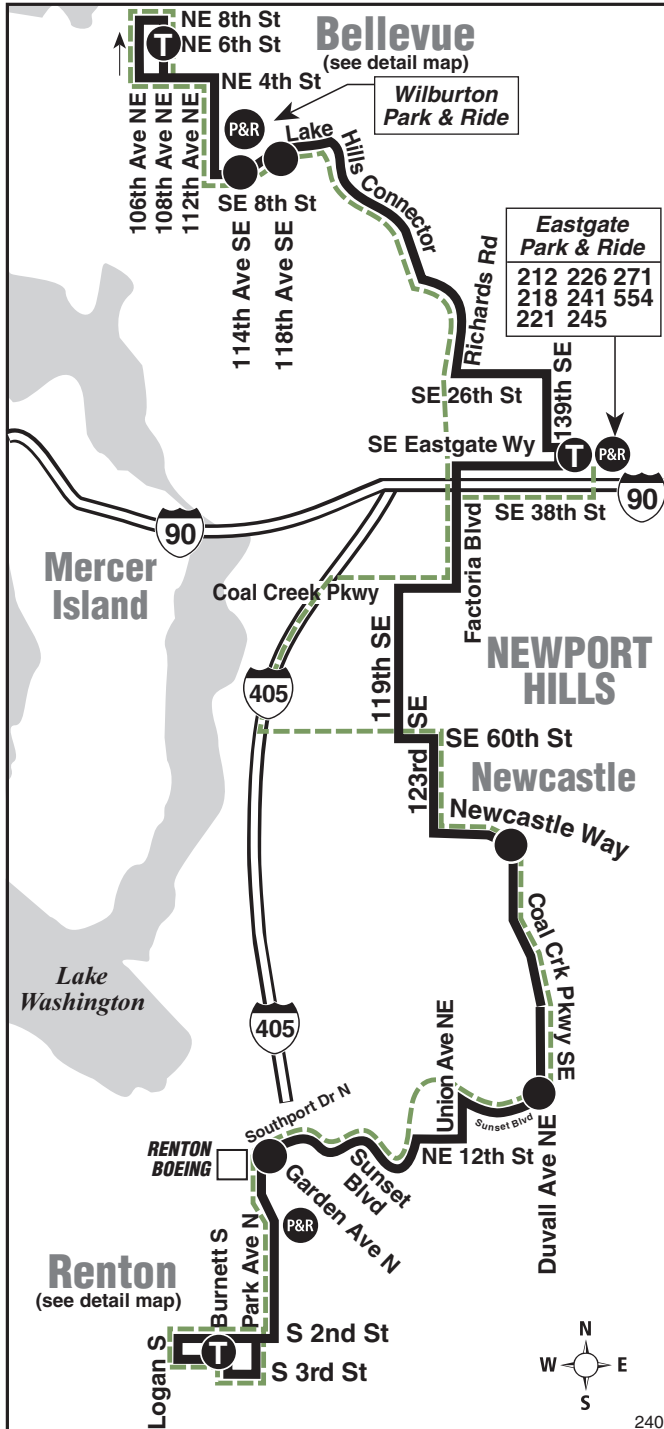

Bellevue, Eastgate, Newport Hills, Newcastle, Renton Boeing, Renton

MAP LEGEND / LEYENDA DEL MAPA

- Makes all regular stops. *Hace todas las paradas regulares.*
- Snow route. *Ruta de nieve.*
- TIME POINT / PUNTO DE TIEMPO: Street intersection from which departure times are shown on the schedules. *Intersección de la calle desde donde se muestran los horarios de salida.*
- TRANSFER POINT / PUNTO DE TRANSFERENCIA: Route intersection for transferring to indicated route(s). *Intersección de ruta para la transferencia para indicar la ruta o rutas.*
- TIME POINT & TRANSFER POINT / TIEMPO Y PUNTO DE TRANSFERENCIA
- Landmark *El punto de referencia.*
- PARK & RIDE: Free or pay parking area. *Zona de aparcamiento gratuito o de pago.*

Snow/ Emergency Service

Servicio en caso de nieve o emergencia

During most snow conditions, this bus will follow the special snow routing shown on the map. If Metro declares an emergency, the bus will not operate. Visit kingcounty.gov/metro/snow to register for **Transit Alerts** and to learn more.

En la mayoría de las condiciones de nieve, este autobús seguirá la ruta especial en caso de nieve como se indica en el mapa. Si Metro declara una emergencia, el autobús no circulará. Visite kingcounty.gov/metro/snow para registrarse y recibir las alertas de transporte público y obtener más información.