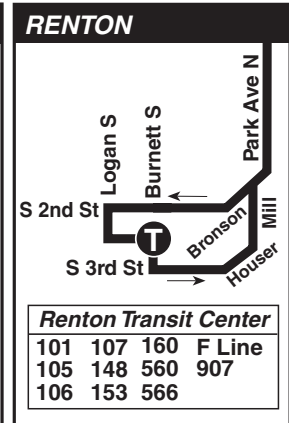

Bellevue, Eastgate, Newport Hills, Newcastle, Renton Boeing, Renton

MAP LEGEND / LEYENDA DEL MAPA

- Makes all regular stops. *Hace todas las paradas regulares.*
- Snow route. *Ruta de nieve.*
- TIME POINT / PUNTO DE TIEMPO: Street intersection from which departure times are shown on the schedules. *Intersección de la calle desde donde se muestran los horarios de salida.*
- TRANSFER POINT / PUNTO DE TRANSFERENCIA: Route intersection for transferring to indicated route(s). *Intersección de ruta para la transferencia para indicar la ruta o rutas.*
- TIME POINT & TRANSFER POINT / TIEMPO Y PUNTO DE TRANSFERENCIA
- Landmark *El punto de referencia.*
- PARK & RIDE: Free or pay parking area. *Zona de aparcamiento gratuito o de pago.*

Snow/ Emergency Service

Servicio en caso de nieve o emergencia

During most snow conditions, this bus will follow the special snow routing shown on the map. If Metro declares an emergency, the bus will not operate. Visit kingcounty.gov/metro/snow to register for **Transit Alerts** and to learn more.

En la mayoría de las condiciones de nieve, este autobús seguirá la ruta especial en caso de nieve como se indica en el mapa. Si Metro declara una emergencia, el autobús no circulará. Visite kingcounty.gov/metro/snow para registrarse y recibir las alertas de transporte público y obtener más información.