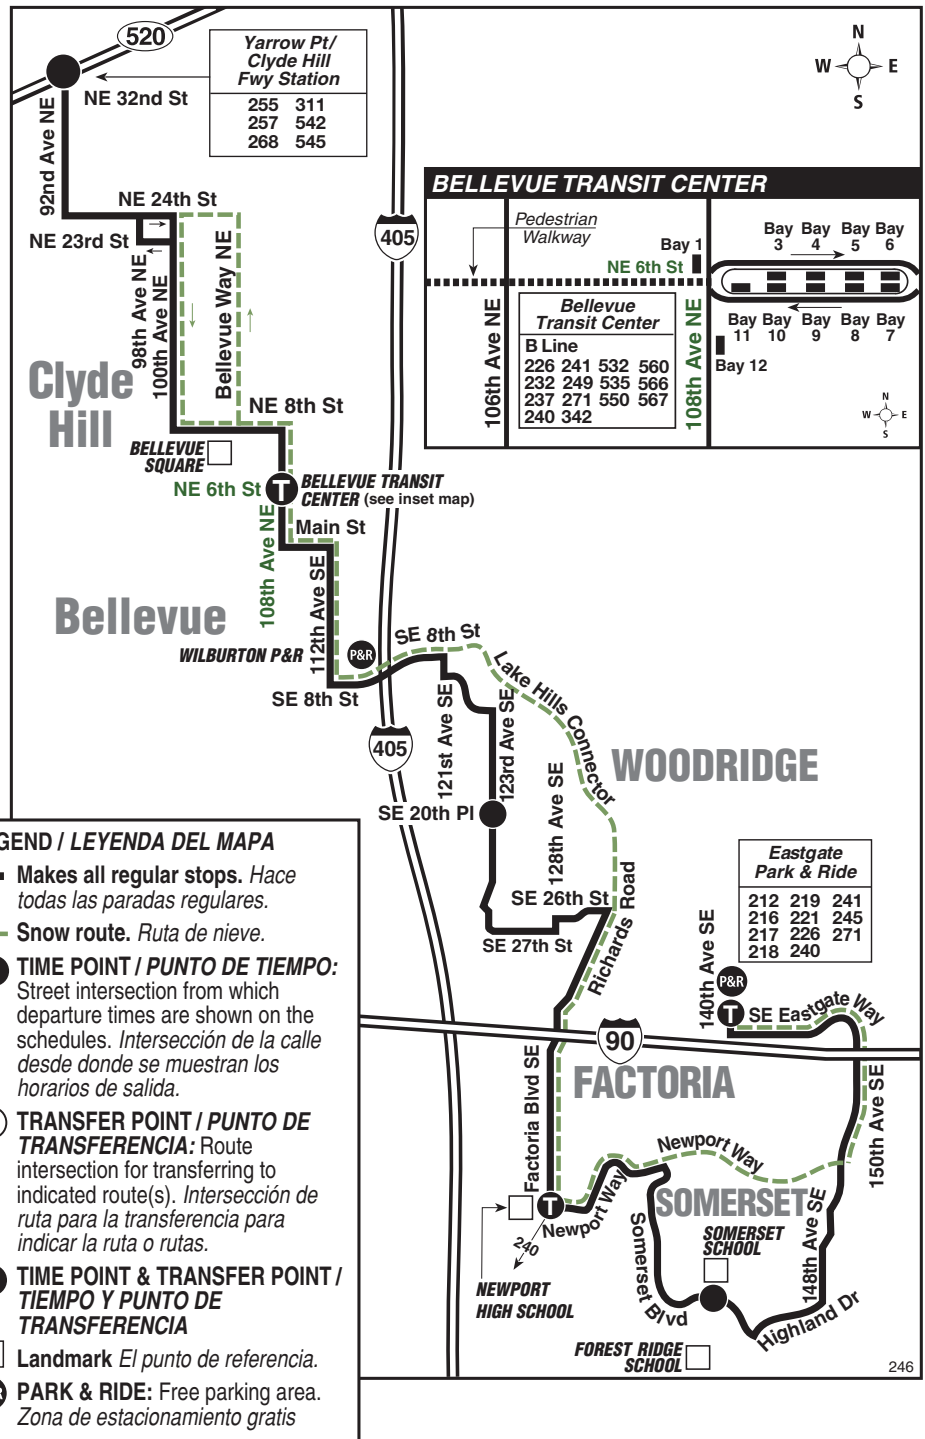

March 19 thru September 16, 2022

Del 19 de marzo al 16 de septiembre de 2022

246

Clyde Hill, Bellevue, Woodridge, Factoria, Somerset, Eastgate P&R

This route does not operate on weekends or holidays.

Snow/ Emergency Service Servicio en caso de nieve o emergencia

Route 246 Monday thru Friday to Somerset, Eastgate P&R

Servicio de lunes a viernes a Somerset, Eastgate Park & Ride

	Woodridge	Factoria	Somerset	Eastgate
Bellevue TC Bay 1	123rd Ave SE & SE 20th Pl	Factoria Blvd SE & SE Newport Way	Somerset School	Eastgate P&R Bay 2
Stop #85630	Stop #99750	Stop #64845	Stop #72882	Stop #67015
6:11b	6:20	6:28	6:33	6:41
7:11b	7:20	7:29	7:35	7:44
8:08b	8:18	8:27	8:33	8:42
9:17b	9:27	9:36	9:42	9:51
10:14b	10:24	10:33	10:38	10:47
11:18b	11:28	11:37	11:42	11:51
12:17b	12:27	12:37	12:42	12:51
1:20b	1:30	1:40	1:45	1:54
2:16b	2:26	2:36	2:42	2:51
3:21b	3:32	3:44	3:51	4:05
4:21b	4:32	4:44	4:51	5:05
5:35b	5:48	6:03	6:09	6:23
6:38b	6:48	6:58	7:04	7:13
7:45b	7:54	8:03	8:08	8:17
Bold PM time				
b Leaves Clyde Hill/Yarrow Point Freeway Station 18-24 minutes earlier and waits at Bellevue Transit Center 5-10 minutes before continuing southbound to Eastgate.				