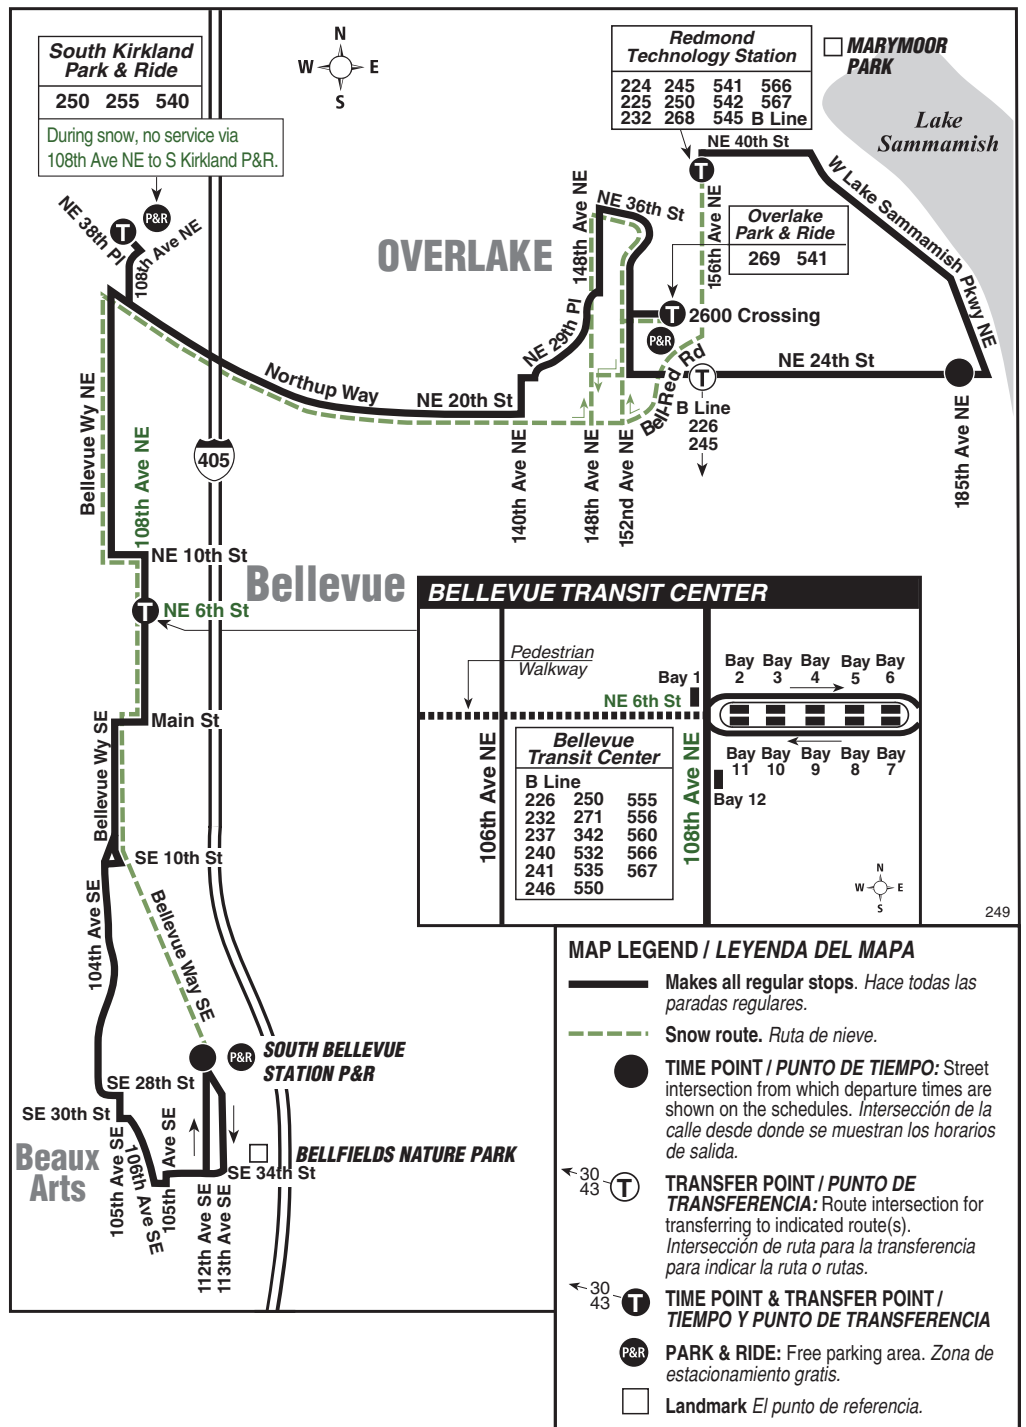

March 19 thru September 16, 2022

Del 19 de marzo al 16 de septiembre de 2022

249

Overlake, South Kirkland, Bellevue

Snow/ Emergency Service Servicio en caso de nieve o emergencia

During most snow conditions, this bus will follow the special snow routing shown on the map. If Metro declares an emergency, the bus will not operate. Visit kingcounty.gov/metro/snow to register for **Transit Alerts** and to learn more.

En la mayoría de las condiciones de nieve, este autobús seguirá la ruta especial en caso de nieve como se indica en el mapa. Si Metro declara una emergencia, el autobús no circulará. Visite kingcounty.gov/metro/snow para registrarse y recibir las **alertas de transporte público** y obtener más información.

Holiday Information Información sobre días festivos

This route will operate its Sunday schedule on the following holidays. Esta ruta operará según su horario de domingo en los siguientes días festivos.

- Memorial Day
  May 30
  Día de los Caídos
  30 de mayo
- Independence Day
  July 4
  Día de la independencia
  4 de julio
- Labor Day
  September 5
  Día del Trabajo
  5 de septiembre