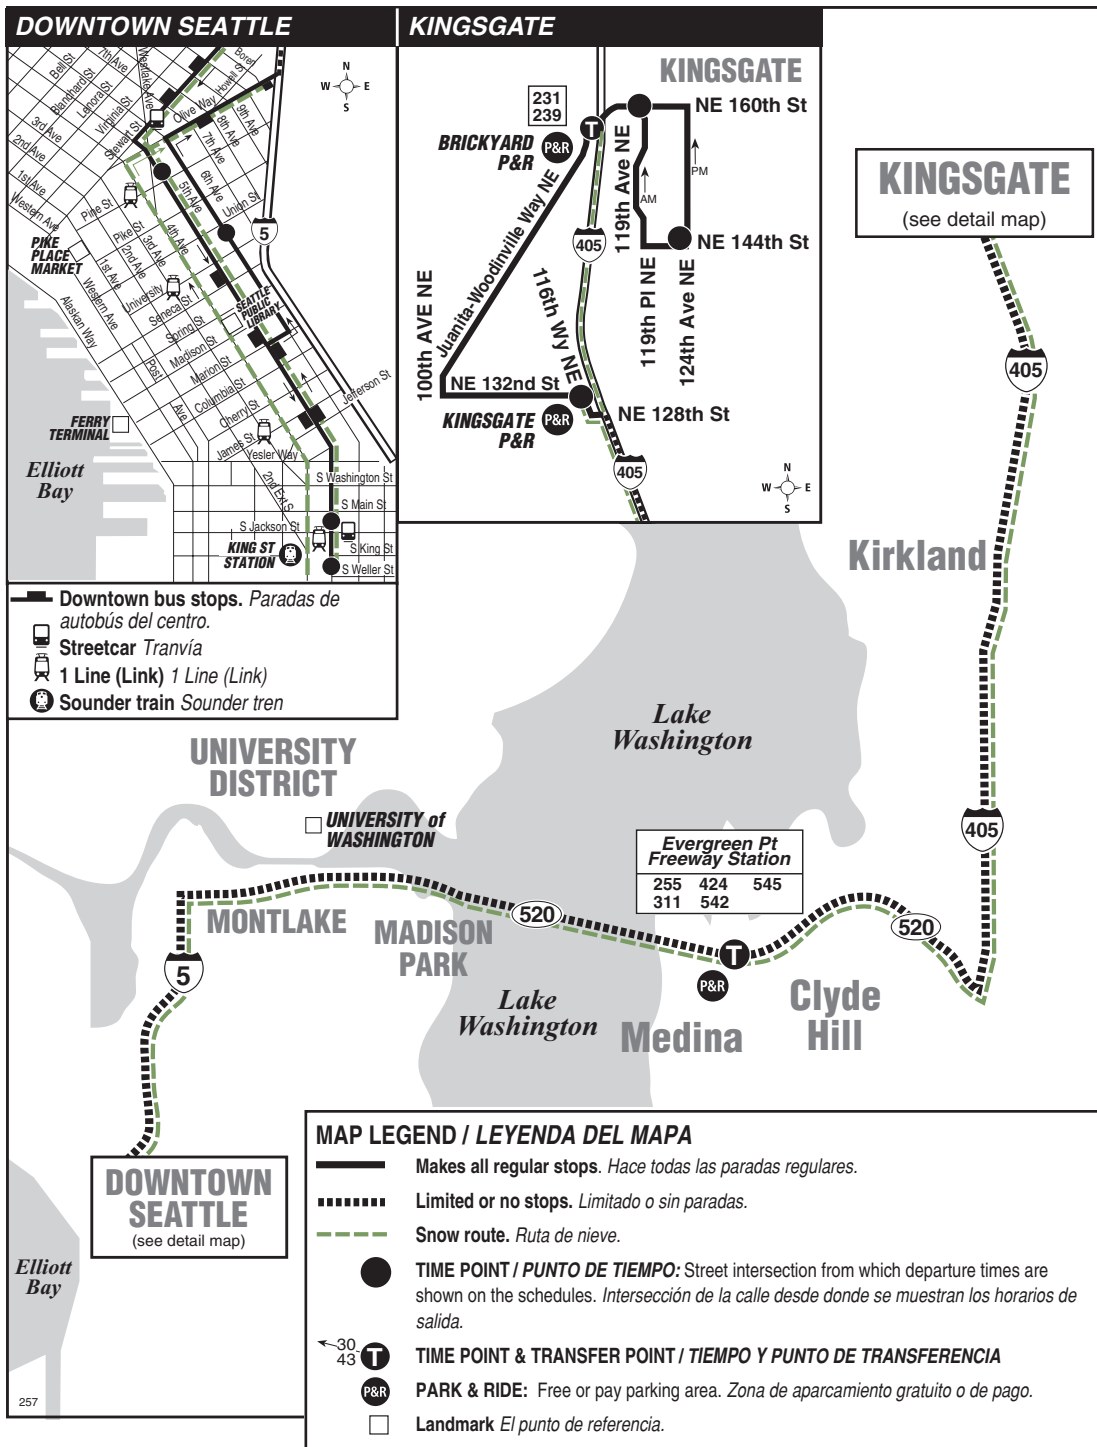

March 19 thru September 16, 2022

Del 19 de marzo al 16 de septiembre de 2022

(Route 252 suspended)(includes partial service on Route 311)

Kingsgate, Kingsgate P&R, Evergreen Point, Downtown Seattle

This route does not operate on weekends or holidays.

Route 257 Monday thru Friday to Downtown Seattle

Servicio de lunes a viernes al centro de Seattle

Route	Kingsgate				Evergreen Station	Downtown Seattle	Chinatown/Int'l District
	Juan-Wood Way & Brickyard P&R	124th Ave NE & NE 144th St	119th Ave NE & NE 160th St	Kingsgate P&R	SR-520 & Evergreen Pt Rd	5th Ave & Pike St	5th Ave S & S Weller St
Route	Stop #70310	Stop #81456	Stop #81472	Stop #74721	Stop #71355	Stop #760	Stop #844
257	4:54	4:58	5:02	5:12	5:23‡	5:36‡	5:41‡
311	5:21b‡	—	—	—	5:34‡	5:48‡	5:54‡
311	5:51b‡	—	—	—	6:04‡	6:19‡	6:26‡
257	5:52	5:56	6:00	6:12	6:25‡	6:40‡	6:47‡
311	6:24b‡	—	—	—	6:37‡	6:52‡	7:01‡
257	6:14	6:18	6:22	6:34	6:47‡	7:02‡	7:09‡
311	6:45b‡	—	—	—	7:01‡	7:18‡	7:27‡
257	6:31	6:35	6:39	6:53	7:06‡	7:23‡	7:30‡
311	7:05b‡	—	—	—	7:21‡	7:38‡	7:47‡
257	6:48	6:52	6:56	7:10	7:23‡	7:40‡	7:48‡
311	7:23b‡	—	—	—	7:39‡	7:56‡	8:05‡
257	7:07	7:11	7:15	7:31	7:45‡	8:02‡	8:10‡
311	7:45b‡	—	—	—	8:01‡	8:18‡	8:27‡
257	7:36	7:41	7:45	8:01	8:15‡	8:32‡	8:40‡
311	8:06b‡	—	—	—	8:22‡	8:39‡	8:48‡
311	8:26b‡	—	—	—	8:42‡	8:59‡	9:08‡
311	8:46b‡	—	—	—	9:02‡	9:19‡	9:28‡
311	9:06b‡	—	—	—	9:22‡	9:39‡	9:46‡