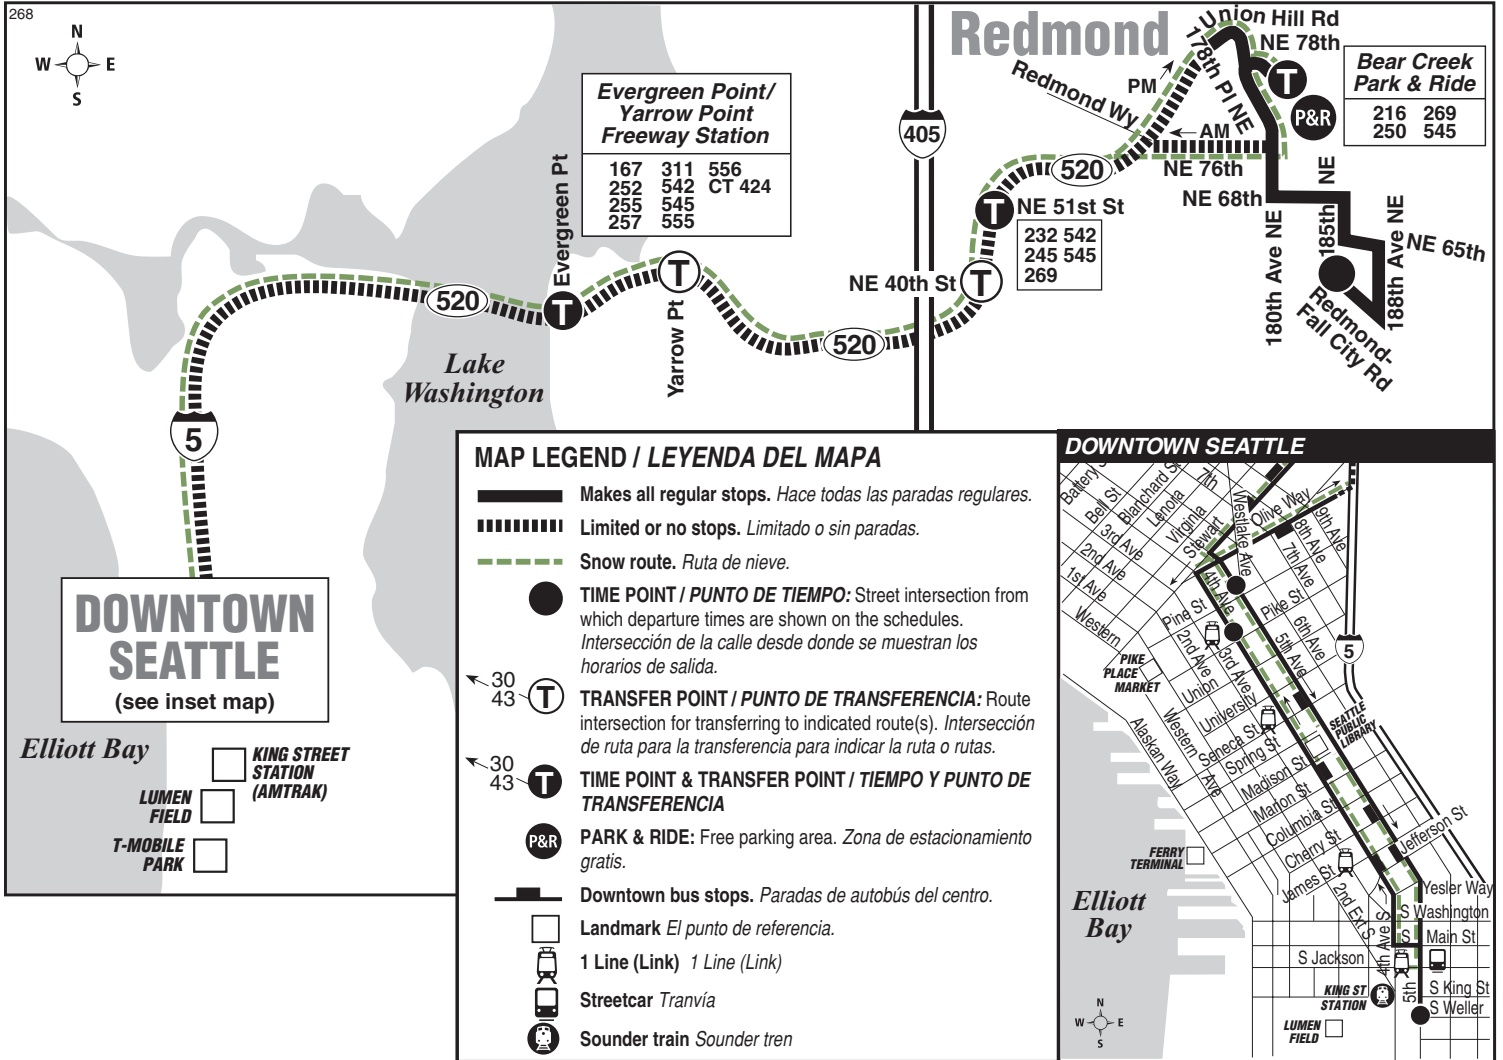

## Bear Creek P&R, Downtown Seattle

This route does not operate on weekends or holidays.

### Snow/ Emergency Service *Servicio en caso de nieve o emergencia*

During most snow conditions, this bus will follow the special snow routing shown on the map. If Metro declares an emergency, the bus will not operate. Visit [kingcounty.gov/metro/snow](http://kingcounty.gov/metro/snow) to register for **Transit Alerts** and to learn more.

## Route 268 Monday thru Friday to Downtown Seattle

Servicio de lunes a viernes al centro de Seattle

			Evergreen Station	Downtown Seattle	Chinatown/ Int'l District
Red-Fall City Rd & 185th Ave NE	Bear Creek P&R	SR 520 & NE 51st St	SR-520 & Evergreen Pt Rd	5th Ave & Pike St	5th Ave S & S Weller St
Stop #62329	Stop #81755	Stop #71341	Stop #71355	Stop #760	Stop #844
6:24	6:30	6:36‡	6:46‡	7:01‡	7:10‡
6:57	7:04	7:10‡	7:20‡	7:36‡	7:45‡
7:27	7:34	7:40‡	7:50‡	8:06	8:15‡
7:57	8:04	8:10‡	8:21‡	8:37‡	8:46‡
‡ Estimated time.					

## Route 268 Monday thru Friday to Redmond

Servicio de lunes a viernes a Redmond

Chinatown/ Int'l District	Downtown Seattle	Evergreen Station			
5th Ave S & S Jackson St	4th Ave & Pike St	SR-520 & Evergreen Pt Rd	SR 520 & NE 51st St	Bear Creek P&R	Red-Fall City Rd & 185th Ave NE
Stop #840	Stop #700	Stop #71348	Stop #71353	Stop #81755	Stop #72329
<b>4:08</b>	<b>4:16</b>	<b>4:31‡</b>	<b>4:41‡</b>	<b>4:49‡</b>	<b>4:57‡</b>
<b>4:39</b>	<b>4:47</b>	<b>5:04‡</b>	<b>5:14‡</b>	<b>5:22‡</b>	<b>5:30‡</b>
<b>5:12</b>	<b>5:20</b>	<b>5:37‡</b>	<b>5:47‡</b>	<b>5:55‡</b>	<b>6:03‡</b>
<b>5:47</b>	<b>5:55</b>	<b>6:12‡</b>	<b>6:21‡</b>	<b>6:29‡</b>	<b>6:37‡</b>
<b>Bold</b> PM time					
‡ Estimated time.					