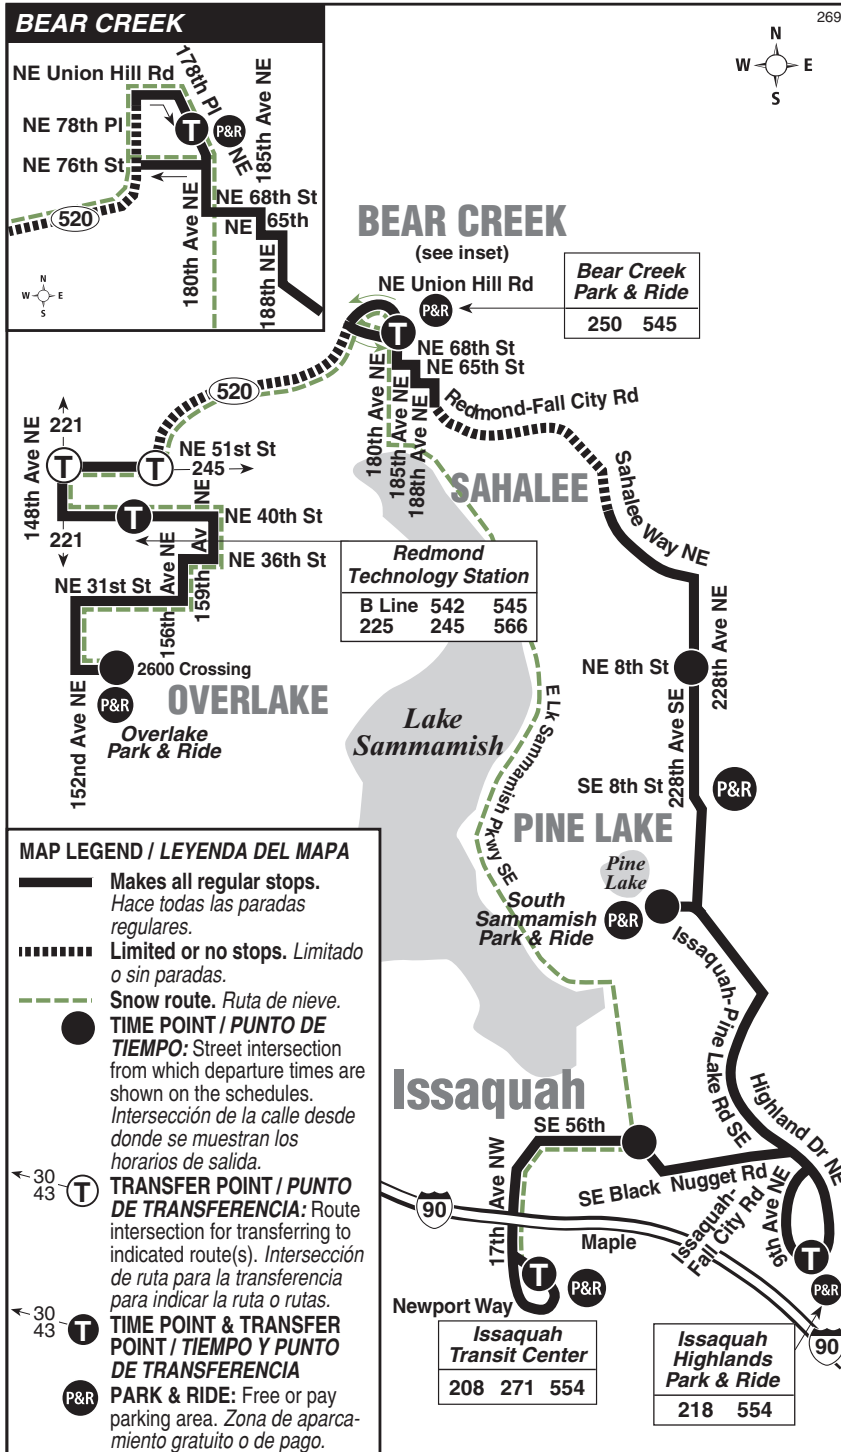

March 19 thru September 16, 2022

Del 19 de marzo al 16 de septiembre de 2022

269

Issaquah, Pine Lake, Sahalee, Bear Creek P&R, Overlake

This route does not operate on weekends or holidays.

Snow / Emergency Service Servicio en caso de nieve o emergencia

Memorial Day	May 30
Día de los Caídos	30 de mayo
Independence Day	July 4
Día de la independencia	4 de julio
Labor Day	September 5
Día del Trabajo	5 de septiembre

Route 269 Monday thru Friday to Overlake

Servicio de lunes a viernes a Overlake

	North Issaquah		Pine Lake			Overlake	
Issaquah TC Bay 5	SE 56th St & E Lk Sammamish Pkwy SE	Issaquah Highlands P&R Bay 1	South Sammamish P&R Bay 1	228th Ave NE & NE 8th St	Bear Creek P&R	NE 40th St & 156th Ave NE	Overlake P&R
Stop #64592	Stop #64465	Stop #64545	Stop #81684	Stop #81665	Stop #81755	Stop #68404	Stop #71328
6:05	6:09	6:14	6:23	6:30†	6:43†	7:00†	7:08†
6:42	6:46	6:52	7:02	7:10†	7:26†	7:44†	7:52†
7:19	7:23	7:29	7:39	7:47†	8:04†	8:23†	8:32†
7:55	7:59	8:05	8:15	8:23†	8:40†	8:59†	9:08†
8:25	8:29	8:35	8:45	8:53†	9:10†	9:28†	9:37†
8:55	8:59	9:05	9:15	9:23†	9:40†	9:57†	10:05†
9:25	9:29	9:35	9:43	9:51†	10:06†	10:23†	10:31†
9:55	9:59	10:05	10:13	10:21†	10:36†	10:50†	10:58†
10:25	10:29	10:35	10:43	10:51†	11:06†	11:20†	11:28†
10:55	11:00	11:06	11:14	11:22†	11:37†	11:51†	11:59†
11:25	11:30	11:36	11:44	11:52†	12:07†	12:22†	12:30†
11:56	12:01	12:07	12:15	12:23†	12:38†	12:53†	1:01†
12:27	12:32	12:38	12:46	12:54†	1:09†	1:24†	1:32†
12:58	1:03	1:09	1:17	1:25†	1:40†	1:56†	2:04†
1:29	1:34	1:40	1:48	1:56†	2:11†	2:28†	2:36†
2:00	2:06	2:12	2:22	2:30†	2:45†	3:02†	3:10†
2:31	2:37	2:43	2:53	3:01†	3:16†	3:33†	3:41†
3:01	3:07	3:13	3:23	3:31†	3:46†	4:03†	4:11†
3:32	3:38	3:44	3:54	4:02†	4:17†	4:34†	4:42†
4:03	4:10	4:16	4:26	4:34†	4:49†	5:06†	5:14†
4:33	4:40	4:46	4:56	5:04†	5:19†	5:37†	5:45†
5:03	5:10	5:16	5:26	5:34†	5:48†	6:06†	6:14†
5:33	5:40	5:46	5:56	6:04†	6:18†	6:34†	6:41†
6:08	6:15	6:21	6:31	6:38†	6:51†	7:04†	7:11†