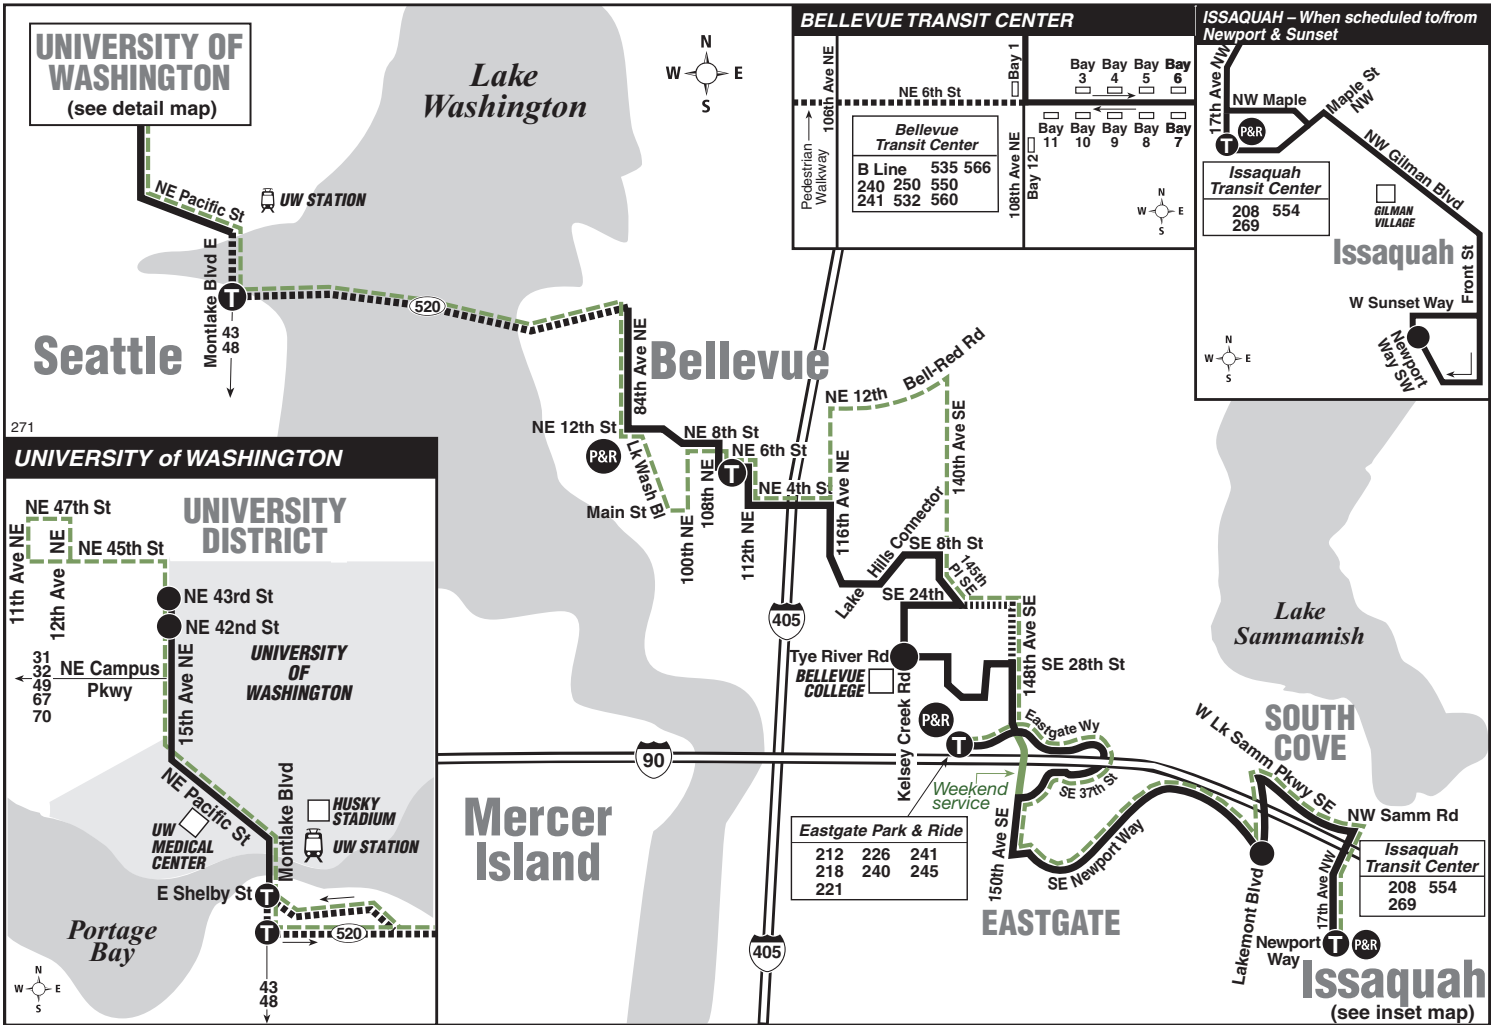

Issaquah, Eastgate, Bellevue College, Bellevue Transit Center, Medina, University District

MAP LEGEND / LEYENDA DEL MAPA

- Makes all regular stops. *Hace todas las paradas regulares.*
- Snow route. *Ruta de nieve.*
- Limited or no stops. *Limitado o sin paradas.*
- Routing for trips not serving Bellevue College. *Enrutamiento para viajes que no prestan servicios en Bellevue College.*
- TIME POINT / PUNTO DE TIEMPO:** Street intersection from which departure times are shown on the schedules. *Intersección de la calle desde donde se muestran los horarios de salida.*
- TIME POINT & TRANSFER POINT / TIEMPO Y PUNTO DE TRANSFERENCIA**
- PARK & RIDE:** Free or pay parking area. *Zona de aparcamiento gratuito o de pago.*
- Landmark *El punto de referencia.*
- 1 Line (Link) 1 Line (Link)

Special Service Information

Weekend Service Note

On weekends, Route 271 service in Eastgate operates via SE 24th St and 148th Ave SE and does not serve the Bellevue College campus. Service also does NOT operate on SE Eastgate Way, SE 35th Pl or SE 37th St between 150th Ave SE & SE Eastgate Way and SE 37th St & 150th Ave SE. Service remains on 150th Ave SE (see main map)

- Memorial Day May 30
- Día de los Caídos* 30 de mayo
- Independence Day July 4
- Día de la independencia* 4 de julio
- Labor Day September 5
- Día del Trabajo* 5 de septiembre

This trip is cancelled. To address ongoing operational and vehicle maintenance capacity limitations, some trips have been temporarily cancelled.

Bold PM time
b Trip ends SE 37th St Address 15220 Stop several minutes later.
w Bus leaves at this time. It arrives several minutes earlier.
† Estimated time.

This trip is cancelled. To address ongoing operational and vehicle maintenance capacity limitations, some trips have been temporarily cancelled.