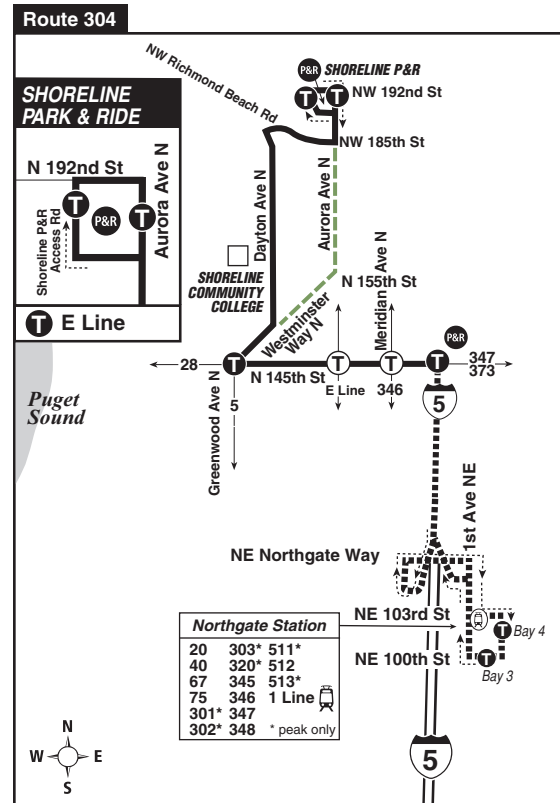

Aurora Village, Shoreline P&R, Northgate

This route does not operate on weekends or holidays.

MAP LEGEND / LEYENDA DEL MAPA

- Makes all regular stops. *Hace todas las paradas regulares.*
- Limited or no stops. *Limitado o sin paradas.*
- Snow route. *Ruta de nieve.*
- TIME POINT / PUNTO DE TIEMPO:** Street intersection from which departure times are shown on the schedules. *Intersección de la calle desde donde se muestran los horarios de salida.*
- TRANSFER POINT / PUNTO DE TRANSFERENCIA:** Route intersection for transferring to indicated route(s). *Intersección de ruta para la transferencia para indicar la ruta o rutas.*
- TIME POINT & TRANSFER POINT / TIEMPO Y PUNTO DE TRANSFERENCIA**
- PARK & RIDE:** Free or pay parking area. *Zona de aparcamiento gratuito o de pago.*
- Landmark** El punto de referencia.
- 1 Line (Link) 1 Line (Link)**

Limited Stop Information

Route 301 makes no stops between N 175th St & Meridian Ave N and Northgate Station. Route 304 makes no stops between NE 145th St & 5th Ave NE (I-5 southbound) and Northgate Station.

Servicio de lunes a viernes a Northgate

Shoreline	Bitter Lake	Jackson Park	
Shoreline P&R	Greenwood Ave N & N 145th St	I-5 & NE 145th St	Northgate Station Bay 4
Stop #75912	Stop #75160	Stop #75758	Stop #35318
6:15	6:26	6:33	6:42
6:45	6:58	7:05	7:14
7:15	7:28	7:35	7:44
7:45	7:58	8:07	8:16