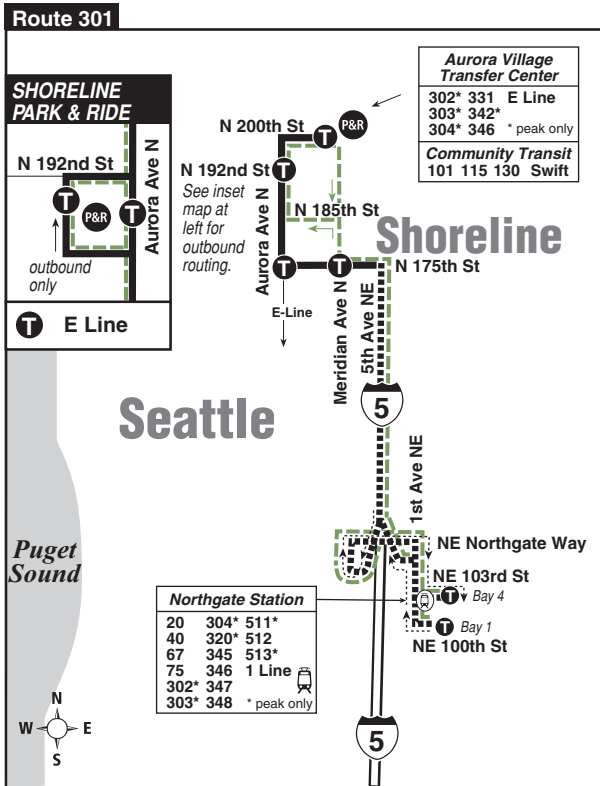

Aurora Village, Shoreline P&R, Northgate

This route does not operate on weekends or holidays.

MAP LEGEND / LEYENDA DEL MAPA

- Makes all regular stops. *Hace todas las paradas regulares.*
- Limited or no stops. *Limitado o sin paradas.*
- Snow route. *Ruta de nieve.*
- TIME POINT / PUNTO DE TIEMPO:** Street intersection from which departure times are shown on the schedules. *Intersección de la calle desde donde se muestran los horarios de salida.*
- TRANSFER POINT / PUNTO DE TRANSFERENCIA:** Route intersection for transferring to indicated route(s). *Intersección de ruta para la transferencia para indicar la ruta o rutas.*
- TIME POINT & TRANSFER POINT / TIEMPO Y PUNTO DE TRANSFERENCIA**
- PARK & RIDE:** Free or pay parking area. *Zona de aparcamiento gratuito o de pago.*
- Landmark** El punto de referencia.
- 1 Line (Link) 1 Line (Link)**

Limited Stop Information

Route 301 makes no stops between N 175th St & Meridian Ave N and Northgate Station. Route 304 makes no stops between NE 145th St & 5th Ave NE (I-5 southbound) and Northgate Station.

Servicio de lunes a viernes a Northgate

Shoreline	Bitter Lake	Jackson Park	
Shoreline P&R	Greenwood Ave N & N 145th St	I-5 & NE 145th St	Northgate Station Bay 4
Stop #75912	Stop #75160	Stop #75758	Stop #35318
6:15	6:26	6:33	6:42
6:45	6:58	7:05	7:14
7:15	7:28	7:35	7:44
7:45	7:58	8:07	8:16