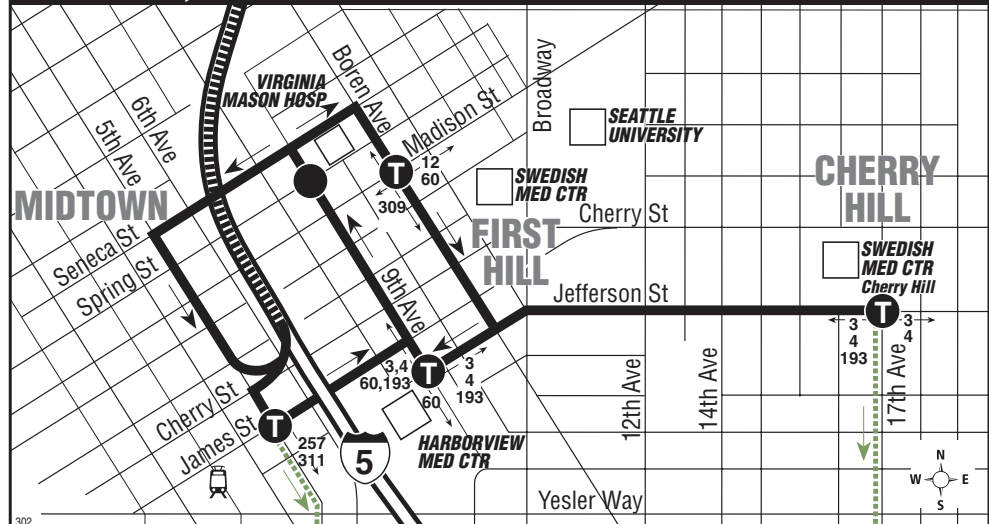

Limited Stop Information

Routes 302 and 303 make no stops between Aurora Village Transit Center and E Jefferson St & 17th Ave EXCEPT at the following locations:

To First Hill

- Meridian Ave N & N 198th St
- Meridian Ave N & N 190th St
- Meridian Ave N & N 185th St
- Meridian Ave N & N 180th St
- N 175th St & Meridian Ave N
- Northgate Station
- James St & 5th Ave
- 9th Ave & James St
- 9th Ave & Columbia St
- 9th Ave & Spring St
- Seneca St & 9th Ave
- Boren Ave & Madison St
- Boren Ave & Columbia St
- E Jefferson St & Broadway
- E Jefferson St & 12th Ave

To Aurora Village Transit Center

- E Jefferson St & 12th Ave
- Jefferson St & Broadway
- Jefferson St & 9th Ave
- 9th Ave & James St
- 9th Ave & Columbia St
- 9th Ave & Spring St
- 5th Ave & Spring St
- Northgate Station
- Meridian Ave N & N 175th St
- Meridian Ave N & N 180th St
- Meridian Ave N & N 185th St
- Meridian Ave N & N 190th St
- Meridian Ave N & N 198th St

MIDTOWN, FIRST HILL

Route 302, 303 Monday thru Friday to First Hill

Servicio de lunes a viernes a First Hill

	Richmond Beach		Meridian Park		Downtown Seattle	First Hill	Cherry Hill
	Richmond Bch Dr NW & NW 195th Pl	Aurora Village TC Bay 3	N 175th St & Meridian Ave N	Northgate Station Bay 3	5th Ave & James St	Boren Ave & Madison St	E Jefferson St & 17th Ave
Route	Stop #74785	Stop #16103	Stop #75756	Stop #35319	Stop #1570	Stop #11085	Stop #12980
303	—	5:30	5:36	5:45	5:57‡	6:07‡	6:13‡
302	5:33	5:45	5:51	6:00	6:12‡	6:21‡	6:28‡
303	—	6:00	6:06	6:15	6:27‡	6:37‡	6:43‡
302	6:02	6:14	6:20	6:29	6:41‡	6:50‡	6:57‡
303	—	6:30	6:36	6:46	7:00‡	7:10‡	7:16‡
302	6:31	6:44	6:50	7:01	7:14‡	7:23‡	7:30‡
303	—	7:00	7:07	7:18	7:33‡	7:43‡	7:50‡
302	7:16	7:30	7:38	7:50	8:05‡	8:15‡	8:22‡
303	—	8:00	8:07	8:19	8:33‡	8:42‡	8:49‡