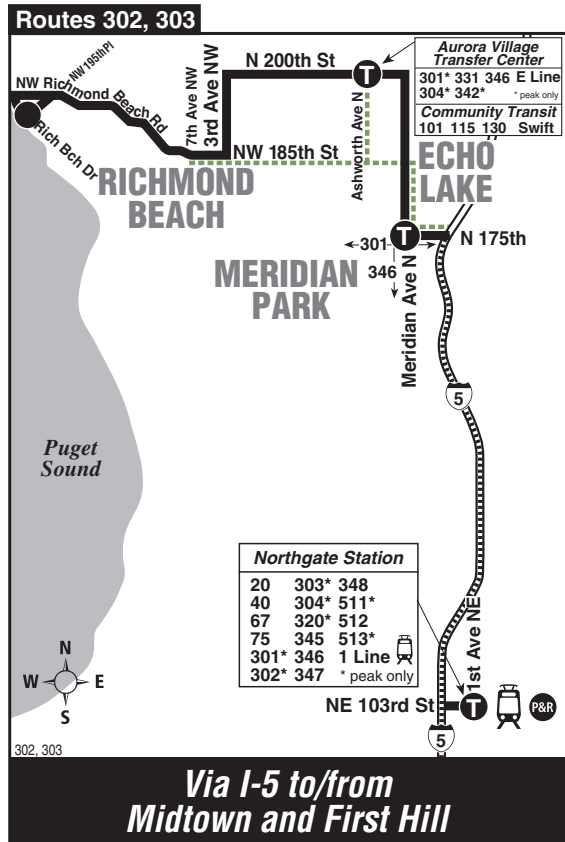

March 19 thru September 16, 2022

Del 19 de marzo al 16 de septiembre de 2022

302, 303

REVISED June 13, 2022

Richmond Beach, Aurora Village Transit Center, Northgate Station, First Hill, Cherry Hill

This route does not operate on weekends or holidays.

Limited Stop Information

Routes 302 and 303 make no stops between Aurora Village Transit Center and E Jefferson St & 17th Ave EXCEPT at the following locations:

To First Hill

- Meridian Ave N & N 198th St
- Meridian Ave N & N 190th St
- Meridian Ave N & N 185th St
- Meridian Ave N & N 180th St
- N 175th St & Meridian Ave N
- Northgate Station
- James St & 5th Ave
- 9th Ave & James St
- 9th Ave & Columbia St
- 9th Ave & Spring St
- Seneca St & 9th Ave
- Boren Ave & Madison St
- Boren Ave & Columbia St
- E Jefferson St & Broadway
- E Jefferson St & 12th Ave

To Aurora Village Transit Center

- E Jefferson St & 12th Ave
- Jefferson St & Broadway
- Jefferson St & 9th Ave
- 9th Ave & James St
- 9th Ave & Columbia St
- 9th Ave & Spring St
- 5th Ave & Spring St
- Northgate Station
- Meridian Ave N & N 175th St
- Meridian Ave N & N 180th St
- Meridian Ave N & N 185th St
- Meridian Ave N & N 190th St
- Meridian Ave N & N 198th St