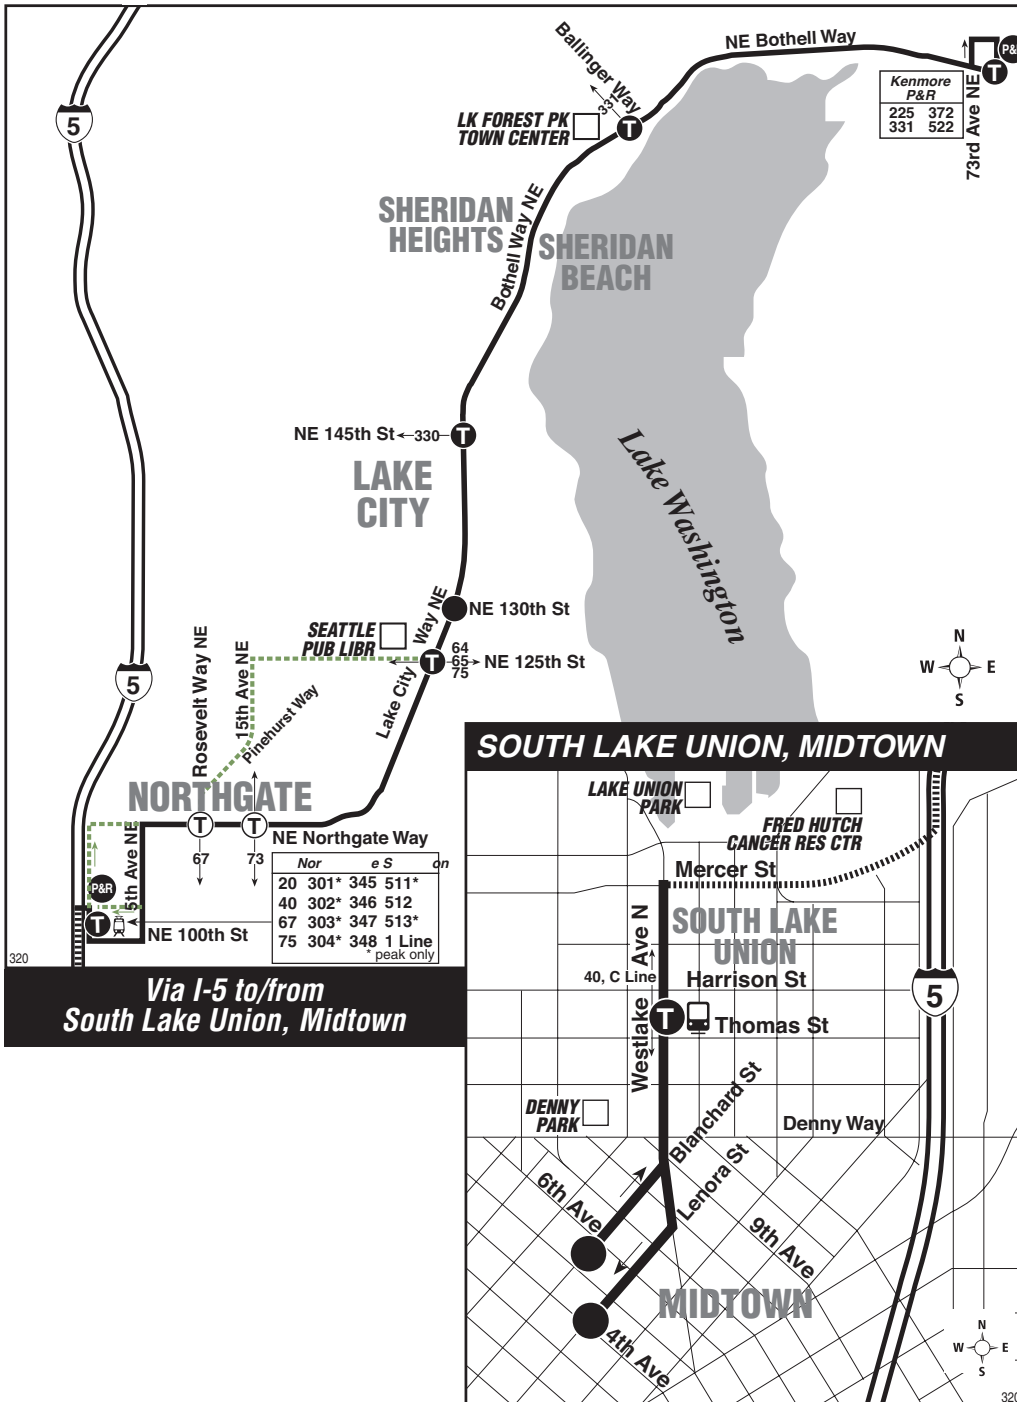

March 19 thru September 16, 2022

Del 19 de marzo al 16 de septiembre de 2022

320

REVISED June 13, 2022

Kenmore, Lake Forest Park, Lake City, Northgate, South Lake Union

This route does not operate on weekends or holidays.

MAP LEGEND / LEYENDA DEL MAPA

- Makes all regular stops. *Hace todas las paradas regulares.*
- Limited or no stops. *Limitado o sin paradas.*
- Route deviation due to snow. *Desviación de ruta debido a la nieve.*
- TIME POINT / PUNTO DE TIEMPO:** Street intersection from which departure times are shown on the schedules. *Intersección de la calle desde donde se muestran los horarios de salida.*
- TRANSFER POINT / PUNTO DE TRANSFERENCIA:** Route intersection for transferring to indicated route(s). *Intersección de ruta para la transferencia para indicar la ruta o rutas.*
- TIME POINT & TRANSFER POINT / TIEMPO Y PUNTO DE TRANSFERENCIA**
- PARK & RIDE:** Free parking area. *Zona de aparcamiento gratuito o de pago.*
- Landmark** *El punto de referencia.*
- 1 Line (Link)** *1 Line (Link)*
- Streetcar** *Tranvía*

Route 320 Monday thru Friday to South Lake Union

Servicio de lunes a viernes a South Lake Union

	Lake Forest Park	Lake City			South Lake Union	Downtown Seattle
Kenmore P&R	Bothell Way NE & Ballinger Way NE	Lake City Way NE & NE 145th St	Lake City Way NE & NE 125th St	Northgate Station Bay 2	Westlake Ave N & Thomas St	Lenora St & 4th Ave
Stop #76372	Stop #76590	Stop #76660	Stop #76710	Stop #16380	Stop #26645	Stop #1920
5:30	5:34	5:38	5:41	5:51	6:05‡	6:09‡
6:01	6:05	6:09	6:12	6:22	6:36‡	6:40‡
6:31	6:35	6:40	6:44	6:55	7:09‡	7:14‡
7:00	7:05	7:10	7:14	7:25	7:39‡	7:44‡
7:30	7:35	7:40	7:44	7:56	8:11‡	8:16‡
8:01	8:06	8:11	8:15	8:27	8:42‡	8:47‡
8:33	8:38	8:43	8:47	8:59	9:14‡	9:20‡
9:05	9:10	9:14	9:18	9:30	9:45‡	9:51‡
9:28	9:33	9:37	9:41	9:52	10:07‡	10:13‡
‡ Estimated time.						