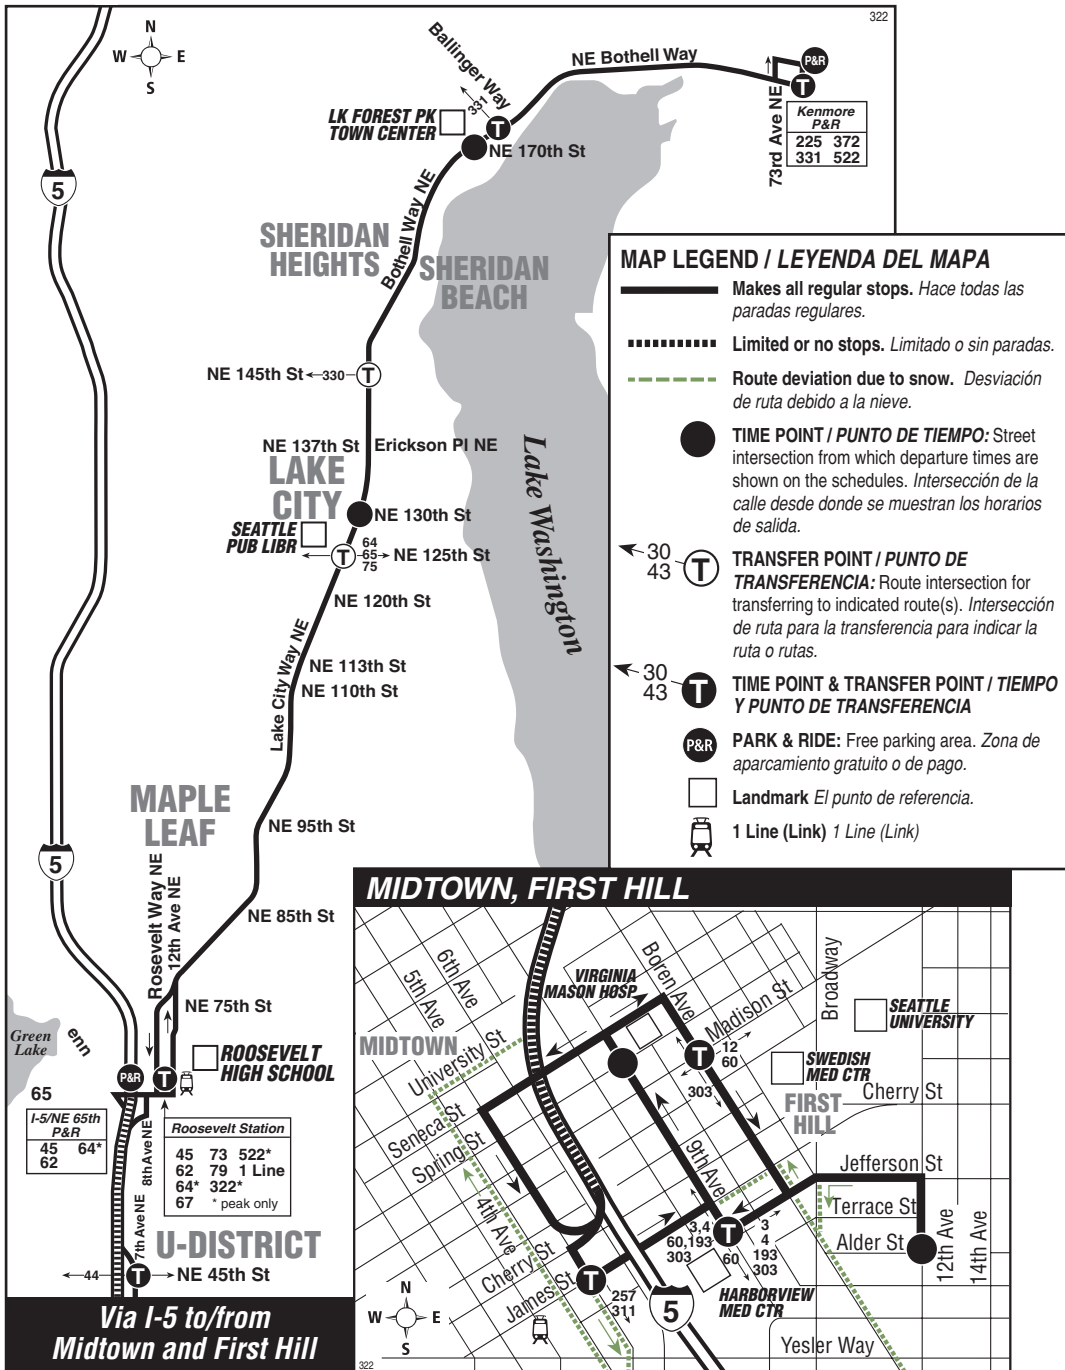

## Kenmore, Lake Forest Park, Lake City, Roosevelt, First Hill

**This route does not operate on weekends or holidays.**

### Limited Stop Information

**To First Hill:** Makes no stops between Roosevelt Station and James St & 5th Ave EXCEPT at NE 65th St & Oswego PI NE and NE Ravenna Blvd & I-5.

**To Kenmore:** Makes no stops between 5th Ave & Spring St and Roosevelt Station EXCEPT at 7th Ave NE & NE 45th St and 8th Ave NE & NE 64th St

## Route 322 Monday thru Friday to First Hill

Servicio de lunes a viernes a First Hill

	Lake Forest Park	Lake City		Downtown Seattle	First Hill	
Kenmore P&R	Bothell Way NE & NE 170th St	Lake City Way NE & NE 130th St	Roosevelt Station Bay 4	5th Ave & James St	Boren Ave & Madison St	12th Ave & E Alder St
Stop #76372	Stop #76595	Stop #76700	Stop #23422	Stop #1570	Stop #11085	Stop #12841
5:46	5:51	5:57	6:08	6:21‡	6:28‡	6:34‡
6:16	6:21	6:27	6:39	6:55‡	7:04‡	7:11‡
6:46	6:51	6:58	7:11	7:27‡	7:36‡	7:43‡
7:15	7:21	7:29	7:44	7:59‡	8:08‡	8:16‡
7:46	7:51	7:58	8:14	8:29‡	8:38‡	8:46‡
8:17	8:22	8:29	8:46	8:59‡	9:06‡	9:12‡
8:50	8:55	9:01	9:15	9:28‡	9:35‡	9:41‡
‡ Estimated time.						