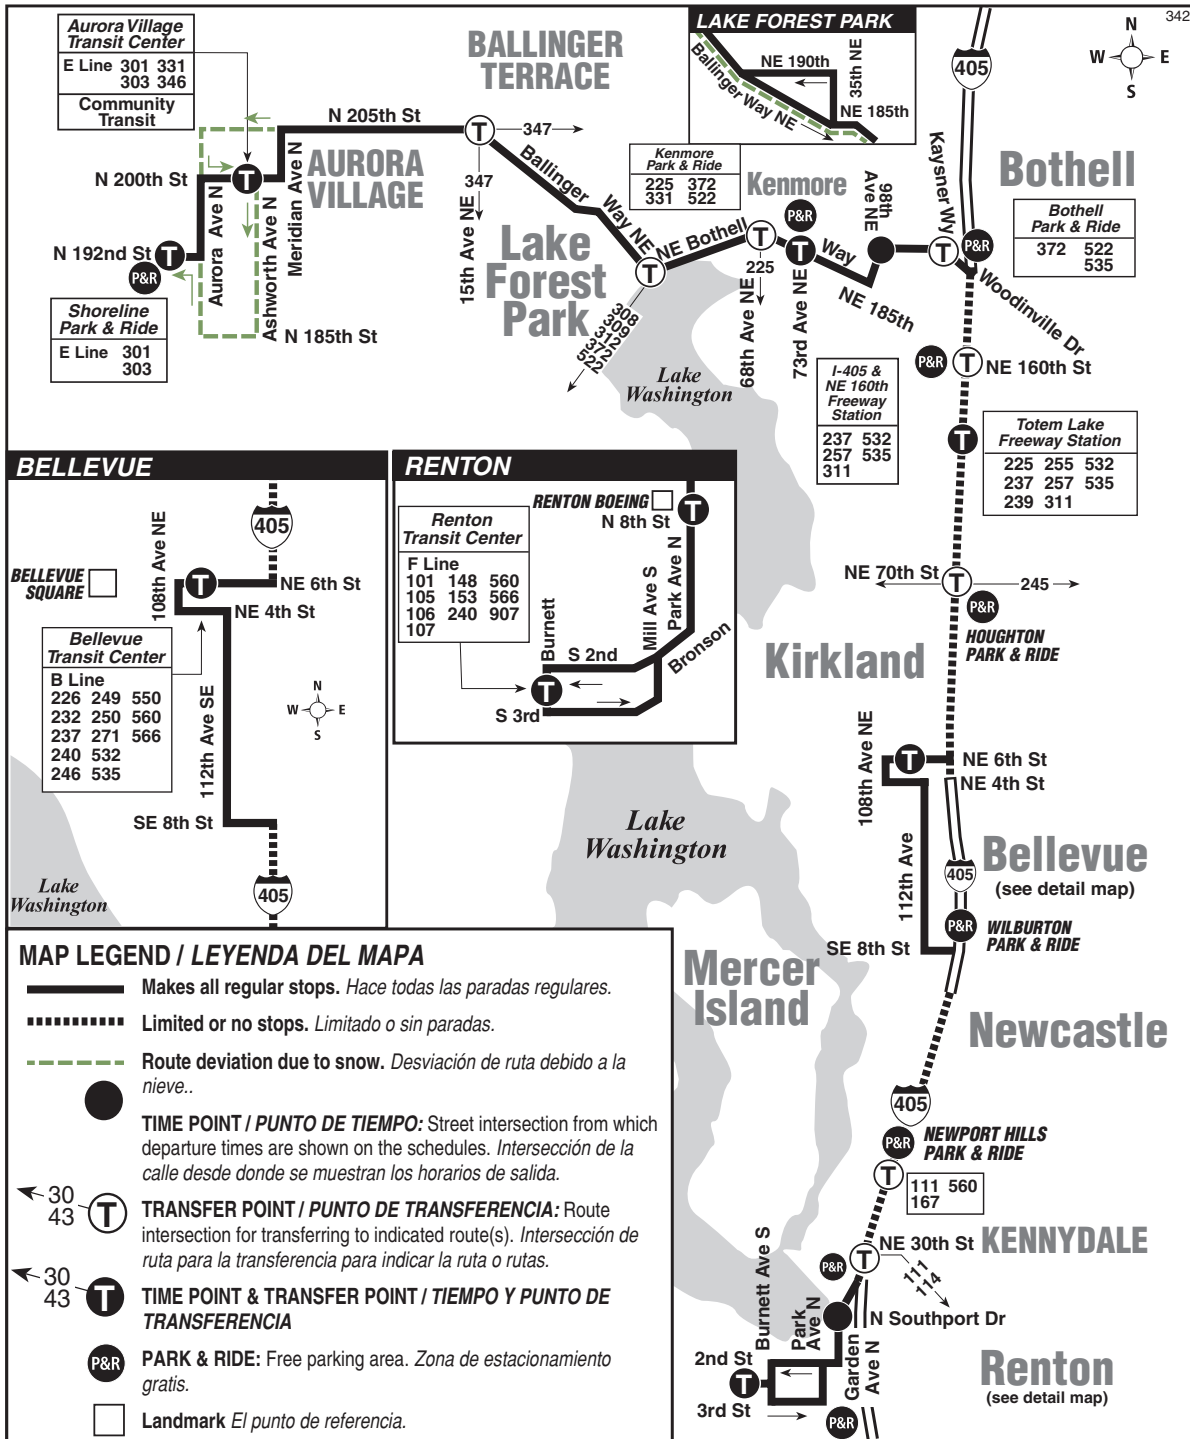

March 19 thru
September 16, 2022

Del 19 de marzo al 16 de
septiembre de 2022

342

Shoreline P&R, Aurora Village, Ballinger Terrace, Lake Forest Park, Kenmore, Bothell, Bellevue, Renton

This route does not operate on weekends or holidays.

Route 342 Monday thru Friday to Renton

Servicio de lunes a viernes a Renton

Shoreline			Bothell	Totem Lake		The Landing	
N 192nd St & Aurora Ave N	Aurora Village TC Bay 6	Kenmore P&R	Bothell P&R	I-405 & NE 128th St	Bellevue TC Bay 8	Garden Ave N & Southport Dr N	Renton TC Bay 2
Stop #16132	Stop #16106	Stop #76880	Stop #76300	Stop #82687	Stop #67655	Stop #45191	Stop #46477
5:15	5:18	5:32	5:39	5:47‡	5:59‡	6:17‡	6:23‡
5:55	5:58	6:15	6:25	6:35‡	6:50‡	7:12‡	7:19‡
6:24	6:27	6:44	6:54	7:04‡	7:19b‡	—	—
6:51	6:54	7:11	7:21	7:31‡	7:46b‡	—	—

b Trip ends eastbound SE 8th St & 114th Ave SE several minutes later.
‡ Estimated time.

Route 342 Monday thru Friday to Shoreline P&R

Servicio de lunes a viernes a Shoreline Park & Ride

	The Landing		Totem Lake	Bothell			Shoreline
Renton TC Bay 6	Garden Ave N & Southport Dr N	Bellevue TC Bay 4	I-405 & NE 128th St	Bothell P&R	Kenmore P&R	Aurora Village TC Bay 12	Aurora Ave N & N 192nd St
Stop #45303	Stop #46541	Stop #68004	Stop #82878	Stop #76302	Stop #76372	Stop #16112	Stop #75730
3:07	3:14	3:37	3:55‡	4:04‡	4:12‡	4:32‡	4:36‡
4:07	4:15	4:38	4:57‡	5:10‡	5:20‡	5:43‡	5:47‡
—	—	5:08b	5:27‡	5:38‡	5:50‡	6:12‡	6:16‡
5:11	5:19	5:43	6:02‡	6:14‡	6:24‡	6:44‡	6:48‡

Bold PM time
b Trip starts southbound I-405 & SE 8th St 7-10 minutes earlier.
‡ Estimated time.

Holiday Information

Información sobre días festivos

There is no service on this route on weekends or the following holidays. *No hay servicio en esta ruta los fines de semana ni el siguiente feriados:*