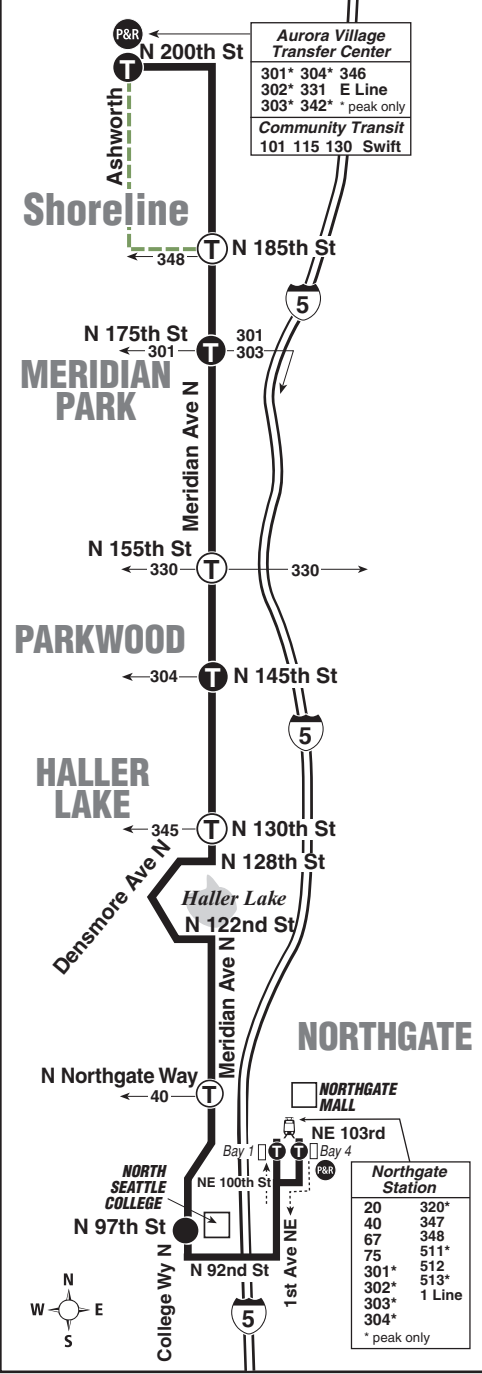

MAP LEGEND / LEYENDA DEL MAPA

- **Makes all regular stops.**
  Hace todas las paradas regulares.
- **Route deviation due to snow.**
  Desviación de ruta debido a la nieve.
- **TIME POINT / PUNTO DE TIEMPO:** Street intersection from which departure times are shown on the schedules.
  Intersección de la calle desde donde se muestran los horarios de salida.
- **TRANSFER POINT / PUNTO DE TRANSFERENCIA:** Route intersection for transferring to indicated route(s).
  Intersección de ruta para la transferencia para indicar la ruta o rutas.
- **TIME POINT & TRANSFER POINT / TIEMPO Y PUNTO DE TRANSFERENCIA**
- **PARK & RIDE:** Free or pay parking area. *Zona de aparcamiento gratuito o de pago.*
- **Landmark** El punto de referencia.
- **1 Line (Link) 1 Line (Link)**

Snow/ Emergency Service

Servicio en caso de nieve o emergencia

During most snow conditions, this bus will follow the special snow routing shown on the map. If Metro declares an emergency, it will operate on an **Emergency Snow Network** plan. Visit kingcounty.gov/metro/snow to register for **Transit Alerts** and to learn more.

*En la mayoría de las condiciones de nieve, este autobús seguirá la ruta especial en caso de nieve como se indica en el mapa. Si Metro declara una emergencia, operará de acuerdo con un plan de **Red de emergencia en caso de nieve**. Visite kingcounty.gov/metro/snow para registrarse y recibir las **alertas de transporte público** y obtener más información.*

Holiday Information

Información sobre días festivos

This route will operate its Sunday schedule on the following holidays. *Esta ruta operará según su horario de domingo en los siguientes días festivos.*

Memorial Day	May 30
Día de los Caídos	30 de mayo
Independence Day	July 4
Día de la independencia	4 de julio
Labor Day	September 5
Día del Trabajo	5 de septiembre