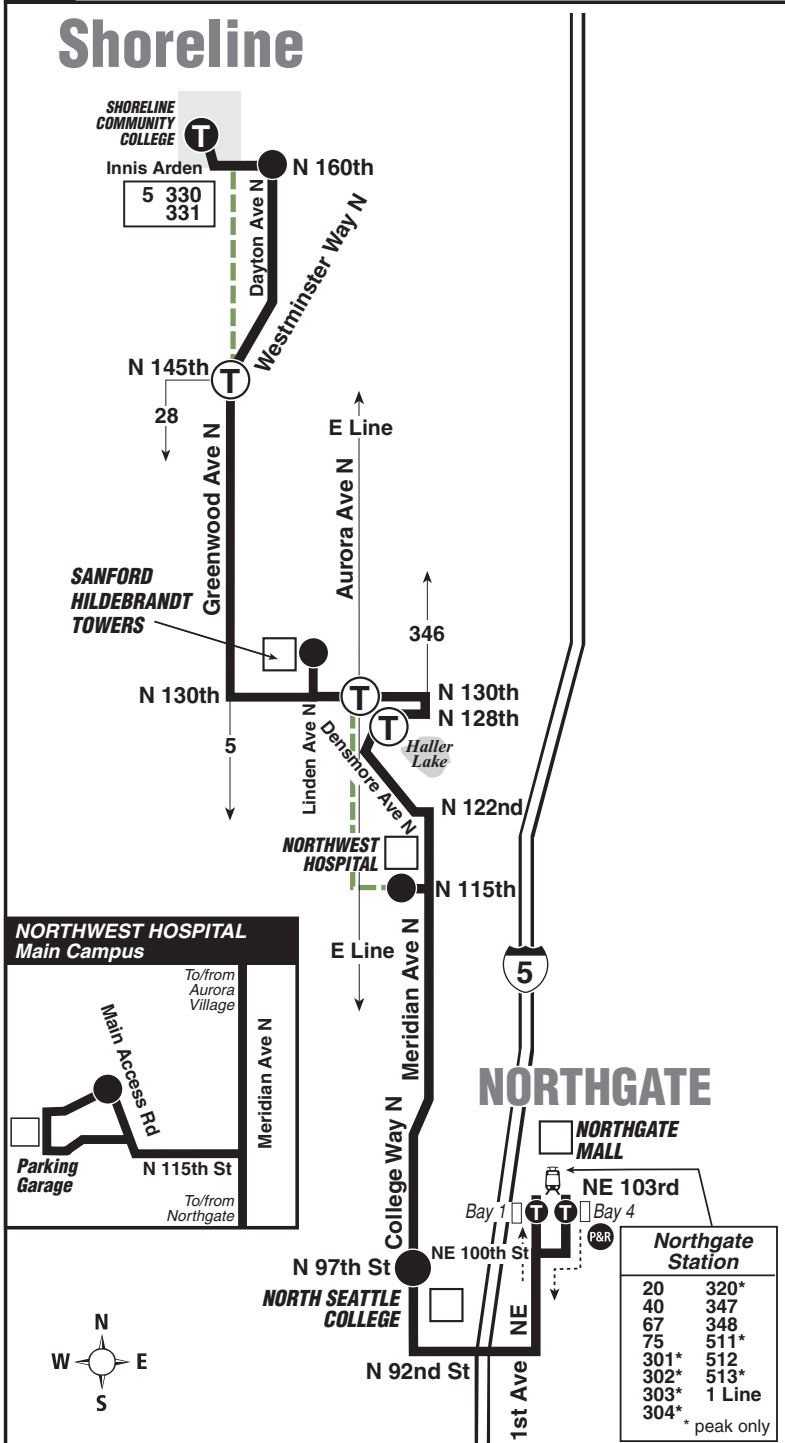

345, 346

REVISED June 13, 2022

Aurora Village, Shoreline Community College,
Haller Lake, Northwest Hospital,
North Seattle College, Northgate

345

Shoreline

MAP LEGEND

- Makes all regular stops. *Hace todas las paradas regulares.*
- Snow route. *Ruta de nieve.*
- TIME POINT / PUNTO DE TIEMPO:** Street intersection from which departure times are shown on the schedules. *Intersección de la calle desde donde se muestran los horarios de salida.*
- TRANSFER POINT / PUNTO DE TRANSFERENCIA:** Route intersection for transferring to indicated route(s). *Intersección de ruta para la transferencia para indicar la ruta o rutas.*
- TIME POINT & TRANSFER POINT / TIEMPO Y PUNTO DE TRANSFERENCIA**
- PARK & RIDE:** Free or pay parking area. *Zona de Zona de aparcamiento gratuito o de pago.*
- Landmark** El punto de referencia.
- 1 Line (Link) 1 Line (Link)

Special Service Information

Route 345 from Northgate, upon reaching Shoreline Community College, becomes Route 331 to Aurora Village. If your destination is Aurora Village, simply remain on the bus. Route 331 also continues from Aurora Village to Kenmore via Lake Forest Park (please refer to Route 331 timetable). Route 331 from Aurora Village to Shoreline Community College becomes Route 345 to Northgate upon reaching the college.

Weekend Service Note

On weekends, Route 345 does not serve Shoreline Community College or the stops on N Innis Arden Way.

Route 345 Monday thru Friday to Northgate

Servicio de lunes a viernes a Northgate