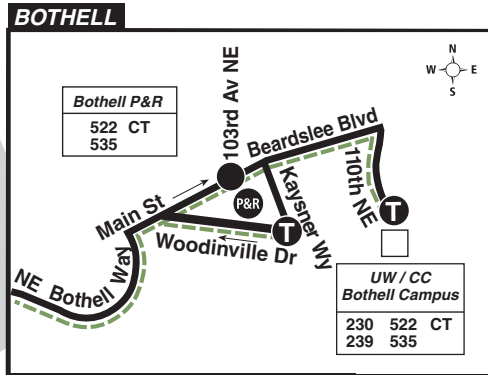

Bothell, Kenmore, Lake Forest Park, Lake City, University District

Snow / Emergency Service Servicio en caso de nieve o emergencia

During most snow conditions, this bus will follow the special snow routing shown on the map. If Metro declares an emergency, it will operate on an **Emergency Snow Network** plan. Visit kingcounty.gov/metro/snow to register for **Transit Alerts** and to learn more.

Lake City	Wedgwood	University District	
NE 130th St & 35th Ave NE	25th Ave NE & NE 75th St	UW Campus HUB	U-District Station Bay 1
Stop #38653	Stop #23895	Stop #75403	Stop #9587
5:52	6:03	6:13†	6:23†
6:07	6:18	6:28†	6:38†
6:23	6:34	6:44†	6:53†
6:39	6:49	6:59†	7:08†
6:53	7:03	7:13†	7:22†
7:09	7:19	7:29†	7:38†
7:41	7:50	7:59†	8:08†
8:11	8:20	8:29†	8:38†
8:42	8:51	9:00†	9:08†
9:13	9:22	9:30†	9:38†
9:43	9:52	10:00†	10:08†
10:13	10:22	10:30†	10:38†
10:43	10:52	11:00†	11:08†
11:14	11:22	11:30†	11:38†
11:44	11:52	12:00†	12:08†
12:14	12:22	12:30†	12:38†

University District	Wedgwood	Lake City	
U-District Station Bay 3	25th Ave NE & NE 75th St	Lake City Way NE & NE 130th St	
Stop #10911	Stop #75414	Stop #25797	Stop #76730
5:25	5:33†	5:44	5:56
5:40	5:48†	5:59	6:11
5:55	6:03†	6:14	6:25
6:10	6:18†	6:29	6:40
6:25	6:33†	6:44	6:55
6:40	6:48†	6:59	7:10
6:55	7:03†	7:13	7:24
7:10	7:18†	7:28	7:39
7:40	7:47†	7:57	8:07
8:10	8:17†	8:26	8:36
8:40	8:47†	8:56	9:06
9:10	9:17†	9:26	9:35
9:40	9:46†	9:54	10:03
10:10	10:16†	10:24	10:33
10:40	10:46†	10:54	11:03
11:10	11:16†	11:23	11:31
11:40	11:46†	11:53	12:01
12:10	12:16†	12:23	12:31
12:40	12:46†	12:53	1:01