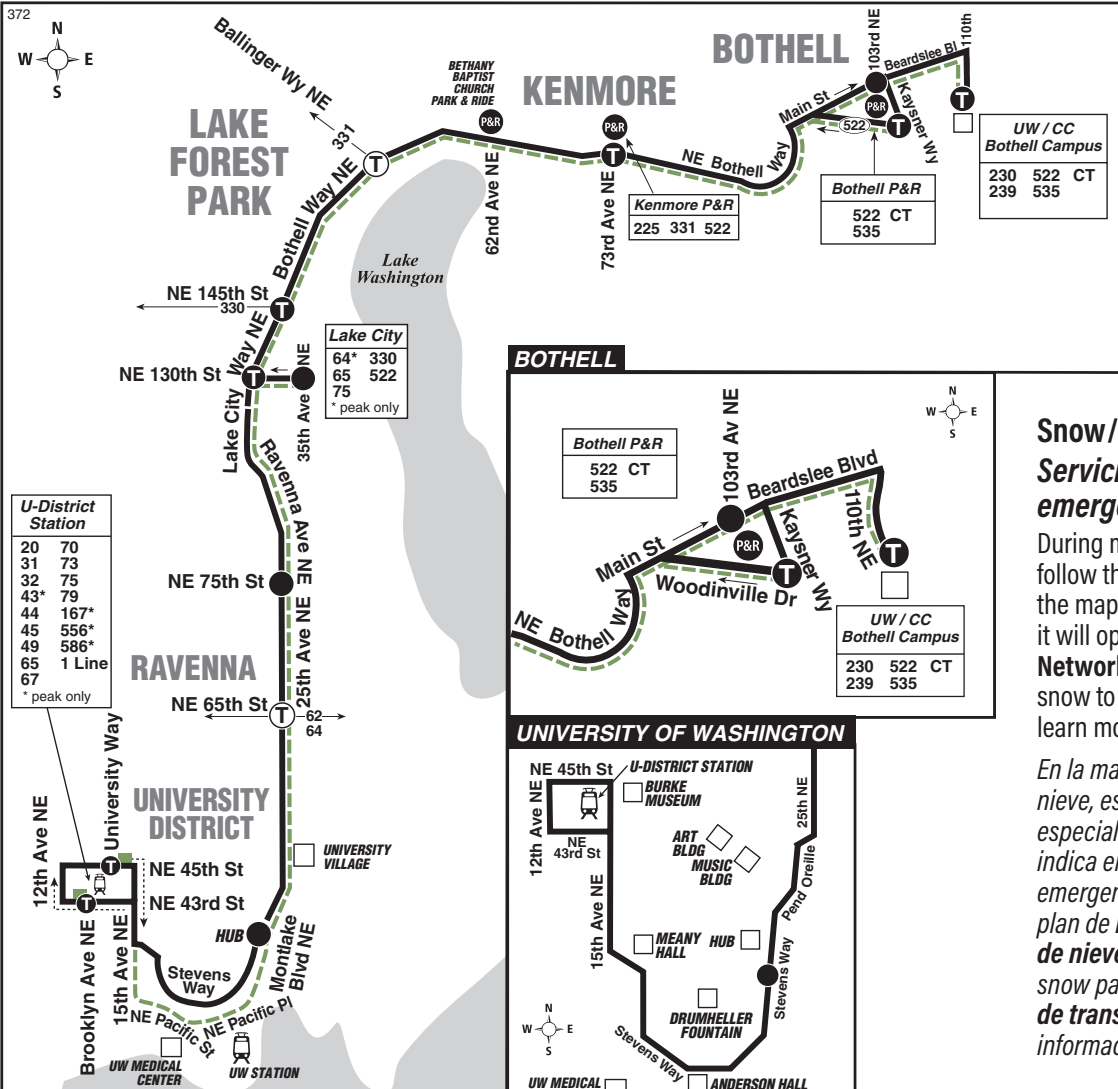

Bothell, Kenmore, Lake Forest Park, Lake City, University District

Snow / Emergency Service Servicio en caso de nieve o emergencia

During most snow conditions, this bus will follow the special snow routing shown on the map. If Metro declares an emergency, it will operate on an **Emergency Snow Network** plan. Visit kingcounty.gov/metro/snow to register for **Transit Alerts** and to learn more.

Special Service Information

Route 372 does not stop on Lake City Way NE at NE 95th St.

MAP LEGEND

- Makes all regular stops. *Hace todas las paradas regulares.*
- Snow route. *Ruta de nieve.*
- TIME POINT / PUNTO DE TIEMPO: Street intersection from which departure times are shown on the schedules. *Intersección de la calle desde donde se muestran los horarios de salida.*
- TRANSFER POINT / PUNTO DE TRANSFERENCIA: Route intersection for transferring to indicated route(s). *Intersección de ruta para la transferencia para indicar la ruta o rutas.*
- TIME POINT & TRANSFER POINT / TIEMPO Y PUNTO DE TRANSFERENCIA
- PARK & RIDE: Free or pay parking area. *Zona de aparcamiento gratuito o de pago.*
- Landmark *El punto de referencia.*
- 1 Line (Link) *1 Line (Link)*
- First/last stop weekdays only. *Primera/última parada sólo entre semana.*