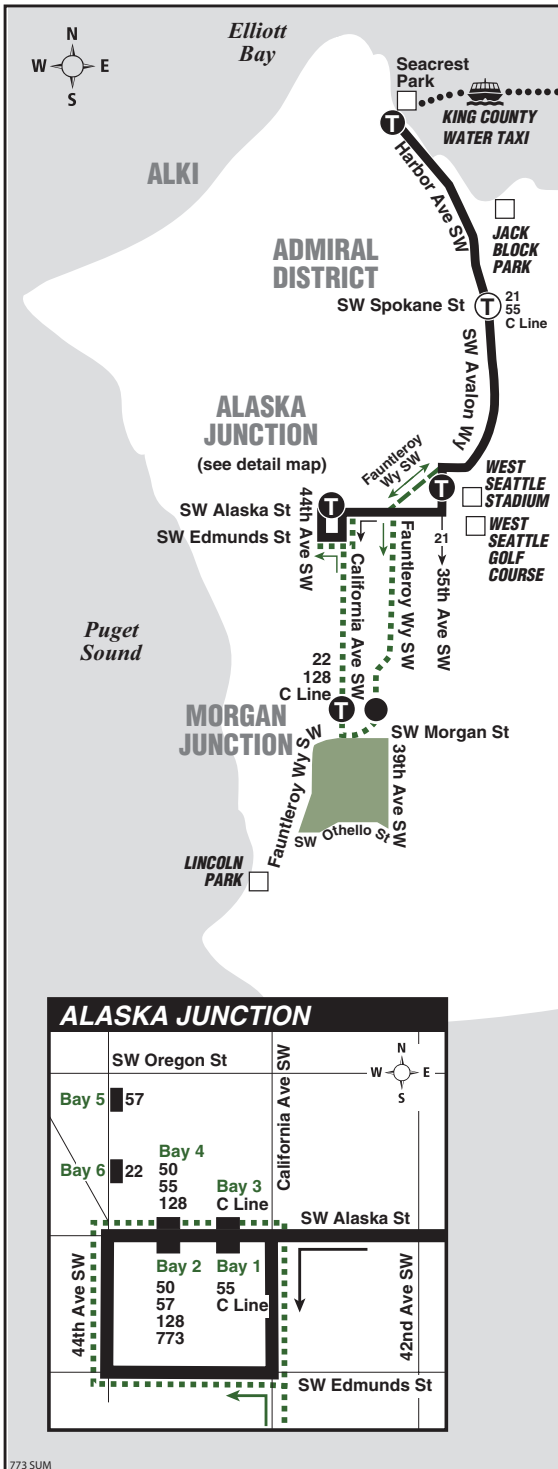

April 21 thru September 16, 2022

Del 21 de abril al 16 de septiembre de 2022

REVISED April 21, 2022

Alaska Junction Seacrest Park

Special Fare Information

Route 773 is free. The usual bus fare will apply when using any other Metro service. A transfer is not issued unless a fare has been paid.

Route 773 Monday thru Friday to Seacrest Park

Servicio de lunes a viernes a Seacrest Park

	Morgan Junction	West Seattle	Seacrest Park
Alaska Junction Bay 2	Fauntleroy Way SW & SW Morgan St	35th Ave SW & SW Avalon Way	Seacrest Marina Parking Lot
Stop #3181I	Stop #18990	Stop #22820	Stop #6071
5:55	—	5:59	6:08
6:29	—	6:33	6:43
7:03	—	7:07	7:18
7:38	—	7:42	7:53
8:13	—	8:17	8:28
8:48	—	8:52	9:03
10:28	10:33	10:39	10:47
11:28	11:33	11:39	11:47
12:28	12:33	12:39	12:47
1:28	1:33	1:39	1:47
2:28	2:33	2:39	2:47
3:25	—	3:29	3:37
4:04	—	4:08	4:17
4:44	—	4:48	4:57
5:24	—	5:28	5:37
6:04	—	6:08	6:17
6:44b	—	6:48b	6:57b
7:37b	—	7:41b	7:50b
8:38b	—	8:42b	8:50b
9:38b	—	9:42b	9:50b
10:40b	—	10:44b	10:52b
Bold PM time			
b Operates on Friday only.			

Route 773 Monday thru Friday to Alaska Junction

Servicio de lunes a viernes a Alaska Junction

Seacrest Park	West Seattle	Morgan Junction	
Seacrest Marina Parking Lot	35th Ave SW & SW Avalon Way	California Ave SW & Fauntleroy Way SW	Alaska Junction Bay 2
Stop #6071	Stop #22830	Stop #19790	Stop #3181I
6:13	6:22	—	6:26
6:48	6:57	—	7:01
7:23	7:32	—	7:36
7:58	8:07	—	8:11
8:33	8:42	—	8:46
9:08	9:16	9:22	9:29
10:50	10:58	11:04	11:11
11:50	11:58	12:04	12:11
12:50	12:58	1:04	1:11
1:50	1:58	2:04	2:11
2:50	2:58	3:04	3:11
3:40	3:50	—	3:54
4:20	4:29	—	4:33
5:00	5:09	—	5:13
5:40	5:49	—	5:53
6:20	6:29	—	6:33
7:00b	7:09b	—	7:13b
7:52b	8:01b	—	8:05b
8:52b	9:01b	—	9:05b
9:52b	10:01b	—	10:05b
11:00b	11:09b	—	11:13b
Bold PM time			
b Operates on Friday only.			