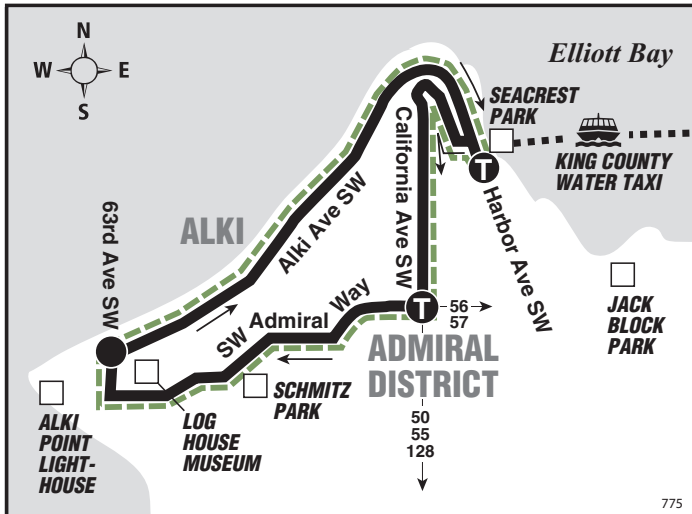

## Admiral Junction, Alki, Seacrest Park

## Route 775 Saturday

Service operates in a loop. Read left to right.  
 El servicio de los sábados opera en bucle.  
 Leer de izquierda a derecha.

Seacrest Park	Admiral District	Alki	Seacrest Park
Seacrest Marina Parking Lot	SW Admiral & California Ave SW	63rd Ave SW & Alki Ave SW	Seacrest Marina Parking Lot
Stop #6071	Stop #15540	Stop #15652	Stop #6071
—	8:40	8:44	8:51
8:55	9:00	9:04	9:11
9:35	9:40	9:44	9:51
9:55	10:00	10:04	10:11
10:35	10:40	10:44	10:51
10:55	11:00	11:05	11:13
11:35	11:40	11:45	11:53
11:55	12:00	12:05	12:13
12:30	12:35	12:40	12:48
12:55	1:00	1:05	1:13
1:14	1:19	1:24	1:32
1:39	1:44	1:49	1:57
2:00	2:05	2:11	2:21
2:30	2:35	2:41	2:51
2:56	3:01	3:07	3:17
3:30	3:35	3:41	3:51
3:56	4:01	4:07	4:17
4:30	4:35	4:41	4:51
4:56	5:01	5:07	5:17
5:30	5:35	5:41	5:51
5:56	6:01	6:06	6:14
6:30	6:35	6:40	6:48
6:56	7:01	7:06	7:14
7:30	7:35	7:40	7:48
7:56	8:01	8:06	8:14
8:32	8:37	8:42	8:50
8:56	9:01	9:06	9:14
9:32	9:37	9:42	9:50
9:56	10:01	10:06	10:14
10:32	10:37	10:42	10:50
11:00	11:05	11:10	11:18

## Route 775 Sunday

Service operates in a loop. Read left to right.  
 El servicio dominical opera en bucle.  
 Leer de izquierda a derecha.

Seacrest Park	Admiral District	Alki	Seacrest Park
Seacrest Marina Parking Lot	SW Admiral & California Ave SW	63rd Ave SW & Alki Ave SW	Seacrest Marina Parking Lot
Stop #6071	Stop #15540	Stop #15652	Stop #6071
—	8:40	8:44	8:51
8:55	9:00	9:04	9:11
9:35	9:40	9:44	9:51
9:55	10:00	10:04	10:11
10:35	10:40	10:44	10:51
10:55	11:00	11:05	11:13
11:35	11:40	11:45	11:53
11:55	12:00	12:05	12:13
12:30	12:35	12:40	12:48
12:55	1:00	1:05	1:13
1:14	1:19	1:24	1:32
1:39	1:44	1:49	1:57
2:00	2:05	2:11	2:21
2:30	2:35	2:41	2:51
2:56	3:01	3:07	3:17
3:30	3:35	3:41	3:51
3:56	4:01	4:07	4:17
4:30	4:35	4:41	4:51
4:56	5:01	5:07	5:17
5:30	5:35	5:41	5:51
5:56	6:01	6:06	6:14
6:30	6:35	6:40	6:48
6:56	7:01	7:06	7:14