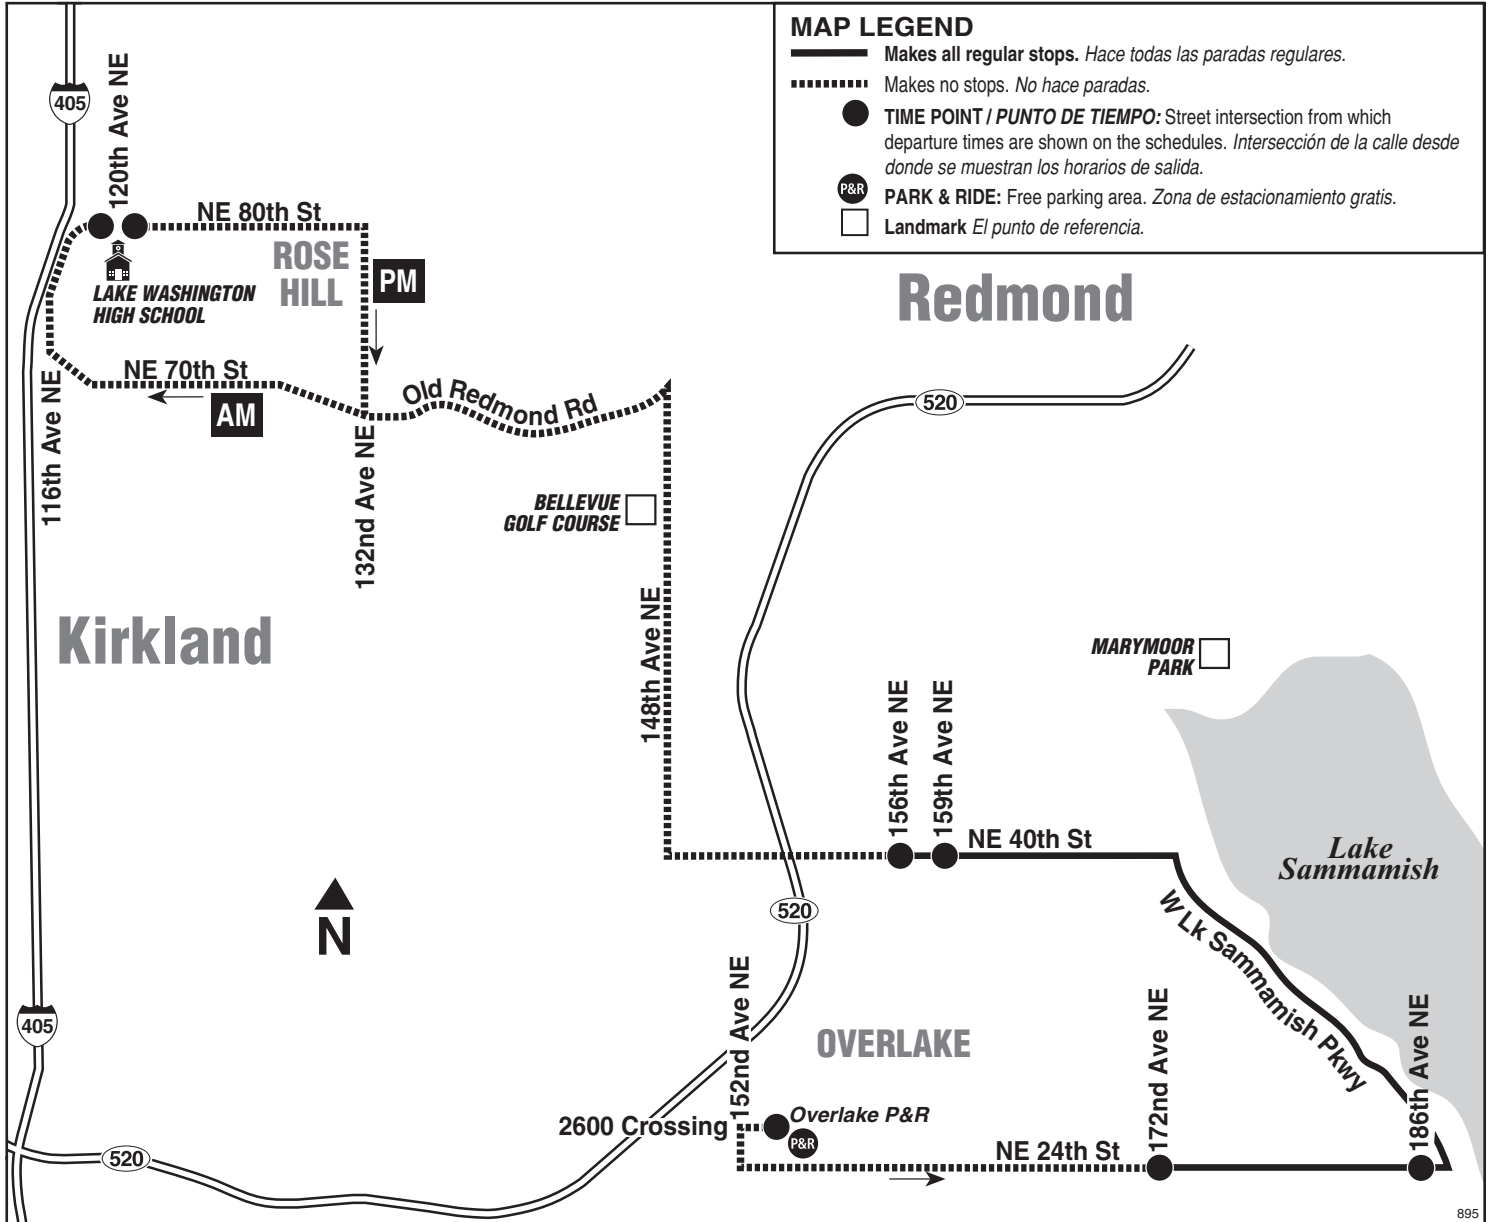

September 1, 2021 thru
June 17, 2022

Del 1 de septiembre de
2021 al 17 de junio de 2022

895

Serves Lake Washington High School

Overlake, NW Lake Sammamish

Adverse Weather Information

During adverse weather conditions, Route 895 should be able to operate its normal routing, as shown on the map. In the rare event that Metro declares an emergency, this route will not operate. For additional adverse weather information, call Metro at 206-553-3000, or visit Metro at kingcounty.gov/metro. Sign up for Transit Alerts to stay informed during adverse conditions.

Express Service Information

Makes no stops between NE 40th St & 156th Ave NE and Lake Washington High School EXCEPT at NE 70th St & 132nd Ave NE (AM) and 132nd Ave NE & NE 80th St (PM),

Route 895 Monday thru Friday to Rose Hill

Servicio de lunes a viernes a Rose Hill

			Overlake	Lake Washington High School
Overlake P&R	NE 24th St & 172nd Ave NE	NE 24th St & 186 Ave NE	159th Ave NE & NE 40th St	120th Ave NE & NE 80th St
Stop #71328	Stop #71410	Stop #71460	Stop #73079	Stop #70694
7:03x	7:06x	7:11x	7:21x	7:40x‡
x	Express Trip.			
‡	Estimated time.			

Route 895 Monday thru Friday to Overlake

Servicio de lunes a viernes a Overlake

Lake Washington High School	Overlake		
120th Ave NE & NE 80th St	156th Ave NE & NE 40th St	NE 24th St & 186 Ave NE	NE 24th St & 172nd Ave NE
Stop #70694	Stop #68404	Stop #71210	Stop #71260
1:33bwx 3:03bx	1:48wx‡ 3:18x‡	2:02wx‡ 3:32x‡	2:07wx‡ 3:37x‡
Bold PM time			
b Trip starts 120th Ave NE & NE 80th St 1-3 minutes earlier.			
w Trip operates on Wednesdays only when Lake Washington HS is in session.			
x Express Trip.			
‡ Estimated time.			