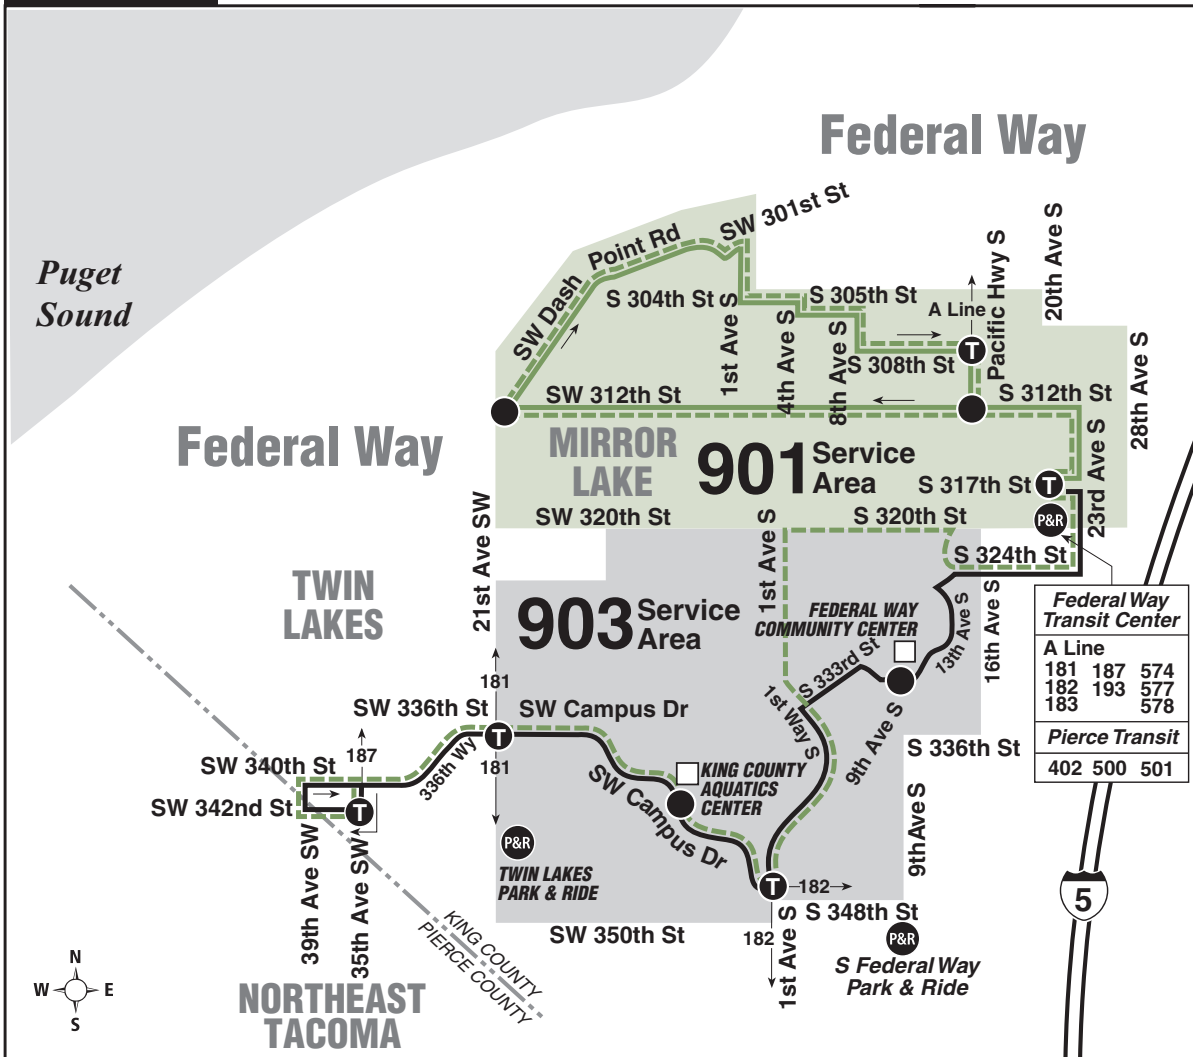

Federal Way, Mirror Lake, South Federal Way, Twin Lakes

Routes 901, 903

MAP LEGEND / LEYENDA DEL MAPA

- Route 901.** Ruta 901 del autobús.
- Route 903.** Ruta 903 del autobús.
- 901/903 DART alternative/flexible service areas:** Áreas de servicio alternativas / flexibles DART 901 y 903. **By reservation only, at least 2 hours in advance.** Poro reserva, con al menos 2 horas de antelación.
- Snow route.** Ruta de nieve.
- PARK & RIDE:** Free or pay parking area. Zona de aparcamiento gratuito o de pago.

Route 901 Monday thru Friday to Mirror Lake, Federal Way Transit Center

Servicio de lunes a viernes a Mirror Lake, Federal Way
Centro de Tránsito

Federal Way TC Bay 9	Federal Way S 312th St & Pacific Hwy S	Mirror Lake SW 312th St & SW Dash Point Rd	Federal Way Pacific Hwy S & S 308th St	Federal Way TC Bay 9
Stop #80439	Stop #80472	Stop #61830	Stop #61300	Stop #80439
5:07	5:10	5:15	5:25	5:34
5:37	5:40	5:45	5:55	6:04
6:07	6:10	6:15	6:25	6:34
6:37	6:40	6:45	6:55	7:04
7:07	7:10	7:15	7:25	7:34
7:37	7:40	7:45	7:55	8:04
8:07	8:10	8:15	8:25	8:34
8:37	8:40	8:45	8:55	9:04
9:07	9:10	9:15	9:25	9:34
9:37	9:40	9:45	9:55	10:04
10:07	10:10	10:15	10:25	10:34
10:37	10:40	10:45	10:55	11:04
11:07	11:10	11:15	11:25	11:34
11:37	11:40	11:45	11:55	12:04
12:07	12:11	12:16	12:26	12:35
12:37	12:41	12:46	12:56	1:05
1:15	1:19	1:24	1:34	1:43
1:45	1:49	1:54	2:04	2:15
2:15	2:19	2:24	2:34	2:45
2:45	2:49	2:54	3:04	3:15
3:15	3:19	3:24	3:34	3:45
3:45	3:49	3:54	4:04	4:15
4:15	4:19	4:24	4:34	4:45
4:47	4:51	4:56	5:06	5:17
5:15	5:19	5:24	5:34	5:45
5:45	5:49	5:54	6:04	6:15
6:30	6:34	6:39	6:49	7:00
7:15	7:18	7:23	7:32	7:41
8:15	8:18	8:23	8:32	8:41
9:15	9:18	9:23	9:32	9:41
Bold PM time				

This trip is cancelled. To address ongoing operational and vehicle maintenance capacity limitations, some trips have been temporarily cancelled.

Route 901 Saturday to Mirror Lake, Federal Way Transit Center