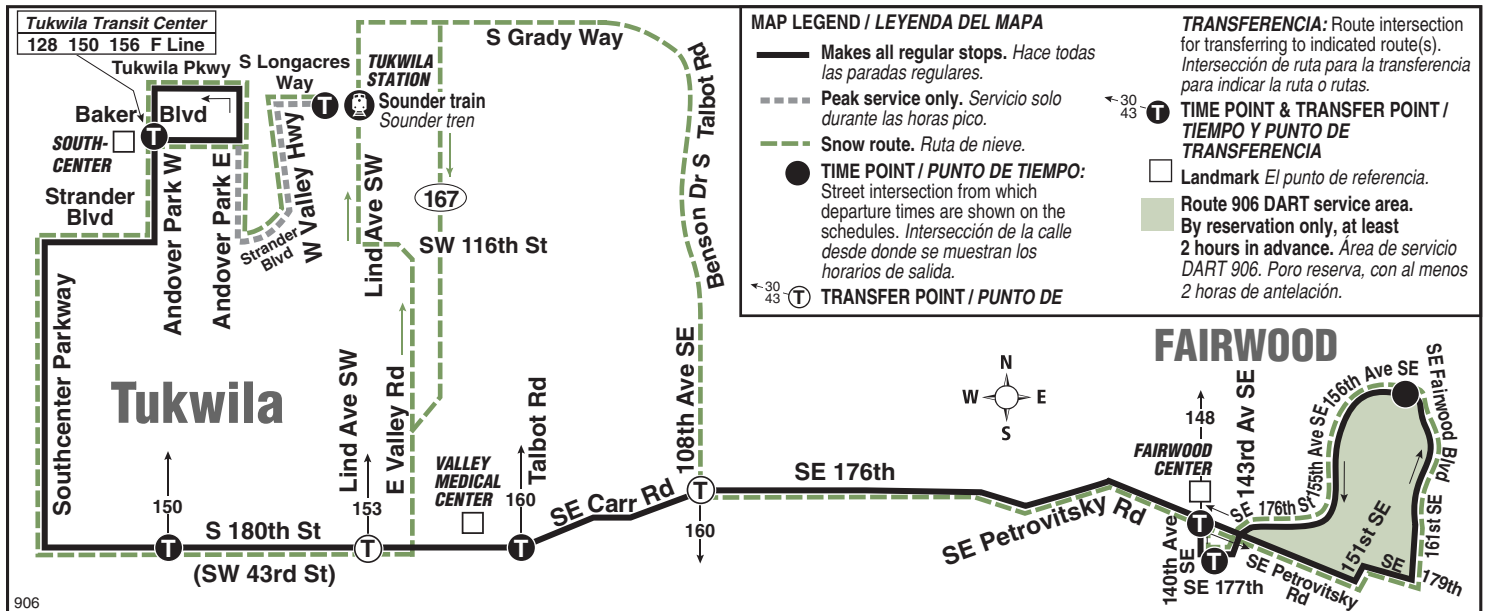

Fairwood, Valley Medical Center, Southcenter, Tukwila Station

DART Service Information

Fairwood accessible dial-a-ride transit (DART) offers you two transportation services: fixed and (limited) variable routing.

Route 906 provides DART service in portions of the Fairwood area (see map) at the following times:

- Monday thru Friday (except holidays): 6 a.m. - 11:30 p.m.
- Saturday & Sunday: 8:20 a.m. - 7 p.m.

Reservations / Limited Flexible Routing

Route 906 Saturday to Fairwood

Servicio de al sábado a Fairwood

Southcenter		Valley Medical Center	Fairwood	
Tukwila TC Bay 1	S 180th St & Andover Pk W	S Carr Rd & Talbot Rd S	SE Petrovitsky Rd & 140th Ave SE	SE 177th St & 140th Ave SE
Stop #59312	Stop #58130	Stop #59370	Stop #59552	Stop #60161
9:30	9:38	9:45	9:55	9:59
10:30	10:38	10:45	10:55	10:59
11:30	11:38	11:45	11:55	11:59
12:30	12:39	12:47	12:58	1:02
1:30	1:39	1:47	1:58	2:02
2:30	2:39	2:47	2:58	3:02
3:30	3:39	3:47	3:58	4:02
4:30	4:39	4:47	4:58	5:02
5:30	5:40	5:49	5:59	6:03
6:30	6:38	6:46	6:55	6:59
Bold PM time				

Route 906 Sunday to Fairwood

Servicio de domingo a Fairwood

Southcenter		Valley Medical Center	Fairwood	
Tukwila TC Bay 1	S 180th St & Andover Pk W	S Carr Rd & Talbot Rd S	SE Petrovitsky Rd & 140th Ave SE	SE 177th St & 140th Ave SE
Stop #59312	Stop #58130	Stop #59370	Stop #59552	Stop #60161
9:30	9:38	9:45	9:54	9:58
10:30	10:38	10:45	10:54	10:58
11:30	11:38	11:45	11:54	11:58
12:30	12:39	12:47	12:57	1:01
1:30	1:39	1:47	1:57	2:01
2:30	2:39	2:47	2:57	3:01
3:30	3:39	3:47	3:57	4:01
4:30	4:39	4:47	4:57	5:01
5:30	5:39	5:48	5:57	6:01
6:30	6:38	6:46	6:53	6:57
Bold PM time				