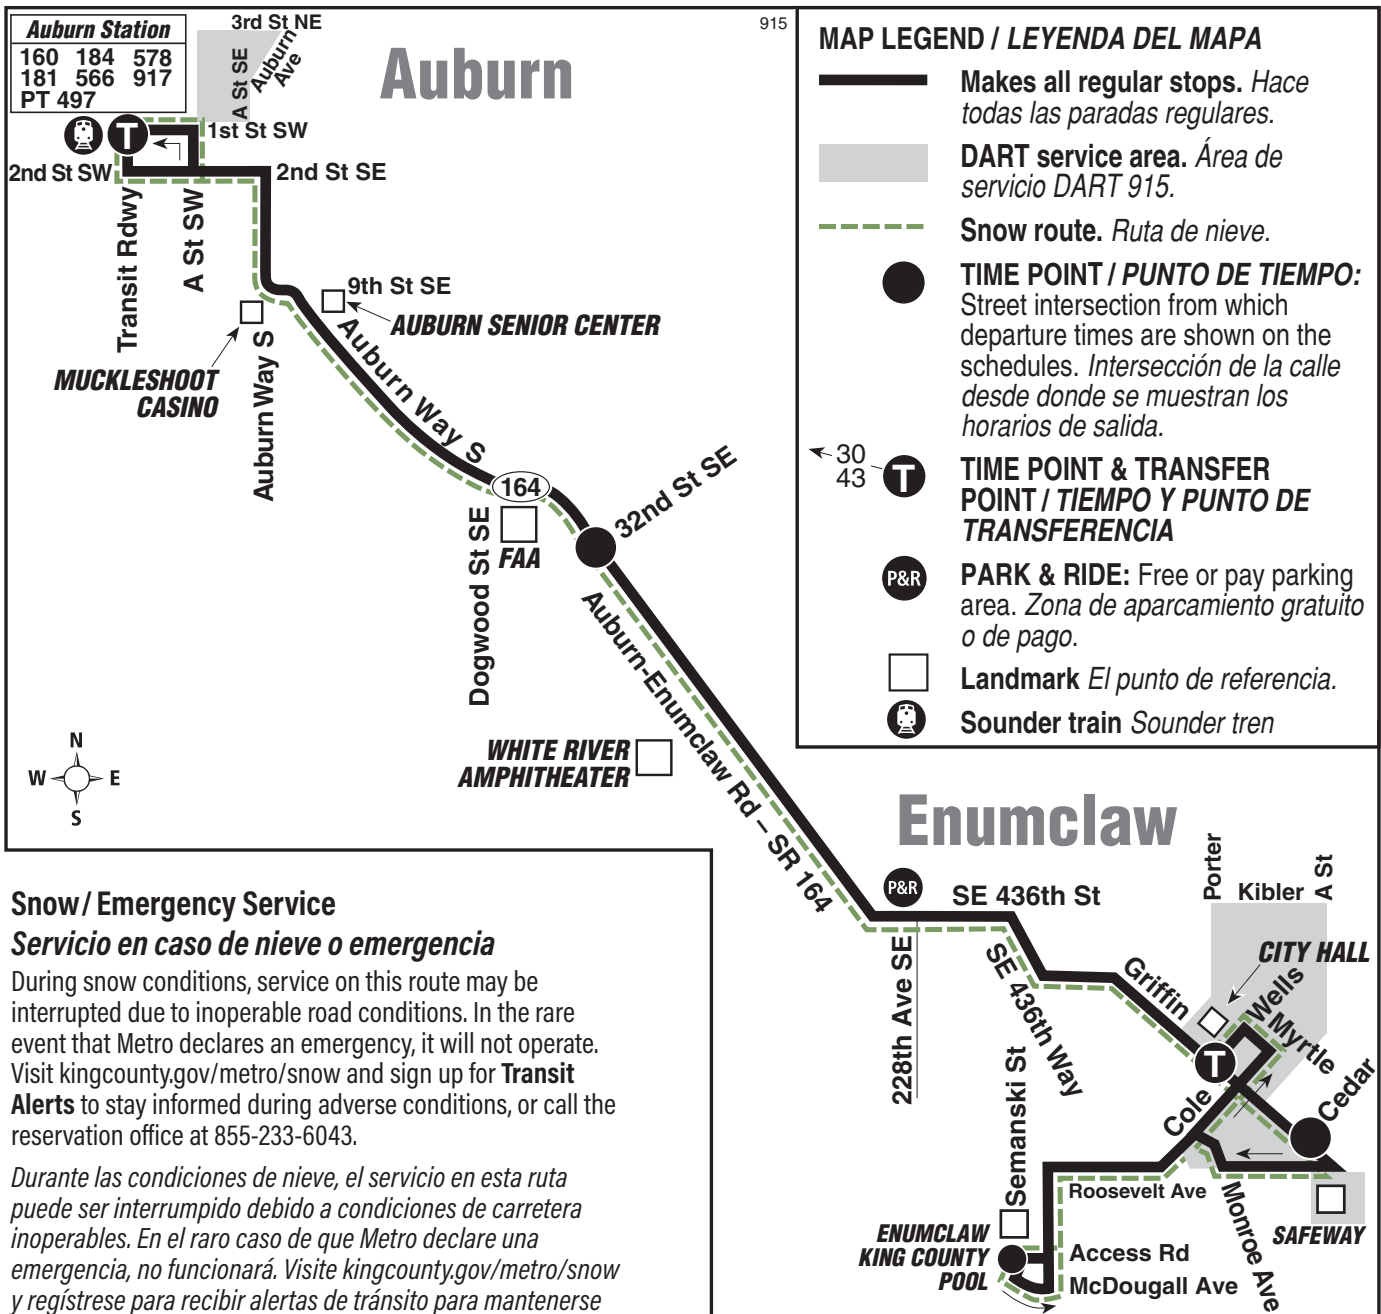

## Auburn, Enumclaw

This route does not operate on Sundays or holidays.

## Route 915 Monday thru Friday to Auburn

Servicio de lunes a viernes a Auburn

Enumclaw			
Enumclaw King County Pool	Wells St & Griffin Ave	Auburn Way S & 32nd St SE	Auburn Station Bay 1
Stop #99482	Stop #59032	Stop #58740	Stop #57773
4:36	4:43	4:58	5:11
5:24	5:31	5:46	5:59
<b>6:03</b>	<b>6:10</b>	<b>6:25</b>	<b>6:38</b>
6:23	6:30	6:45	6:58
7:01	7:08	7:24	7:38
8:22	8:29	8:44	8:57
9:19	9:26	9:41	9:54
10:17	10:24	10:39	10:52
11:19	11:26	11:41	11:54
<b>12:19</b>	<b>12:26</b>	<b>12:41</b>	<b>12:54</b>
<b>1:19</b>	<b>1:26</b>	<b>1:41</b>	<b>1:54</b>
<b>2:19</b>	<b>2:26</b>	<b>2:41</b>	<b>2:54</b>
<b>3:19</b>	<b>3:26</b>	<b>3:41</b>	<b>3:54</b>
<b>4:19</b>	<b>4:26</b>	<b>4:41</b>	<b>4:54</b>
<b>5:10</b>	<b>5:17</b>	<b>5:32</b>	<b>5:45</b>
<b>5:43</b>	<b>5:50</b>	<b>6:05</b>	<b>6:18</b>
6:19	6:26	6:41	6:54
6:41	6:48	7:03	7:16
7:09	7:16	7:31	7:44
<b>Bold</b> PM time			

## Route 915 Saturday to Auburn

Servicio de al sábado a Auburn

Enumclaw			
Griffin Ave & Cedar St	Wells St & Griffin Ave	Auburn Way S & 32nd St SE	Auburn Station Bay 1
Stop #59033	Stop #59032	Stop #58740	Stop #57773
10:35	10:39	10:55	11:09
<b>12:05</b>	<b>12:09</b>	<b>12:25</b>	<b>12:39</b>
<b>1:35</b>	<b>1:39</b>	<b>1:55</b>	<b>2:09</b>
<b>3:05</b>	<b>3:09</b>	<b>3:25</b>	<b>3:39</b>
<b>4:35</b>	<b>4:39</b>	<b>4:55</b>	<b>5:09</b>
<b>6:05</b>	<b>6:09</b>	<b>6:24</b>	<b>6:37</b>
<b>Bold</b> PM time			

## Route 915 Saturday to Enumclaw

Servicio de al sábado a Enumclaw

Enumclaw			
Auburn Station Bay 1	Auburn Way S & 32nd St SE	Griffin Ave & Wells St	Griffin Ave & Cedar St
Stop #57773	Stop #58830	Stop #59029	Stop #59033
9:50	10:03	10:19	10:22
11:20	11:33	11:49	11:52
<b>12:50</b>	<b>1:05</b>	<b>1:21</b>	<b>1:24</b>
<b>2:20</b>	<b>2:35</b>	<b>2:51</b>	<b>2:54</b>
<b>3:50</b>	<b>4:05</b>	<b>4:21</b>	<b>4:24</b>
<b>5:20</b>	<b>5:37</b>	<b>5:53</b>	<b>5:56</b>
<b>Bold</b> PM time			