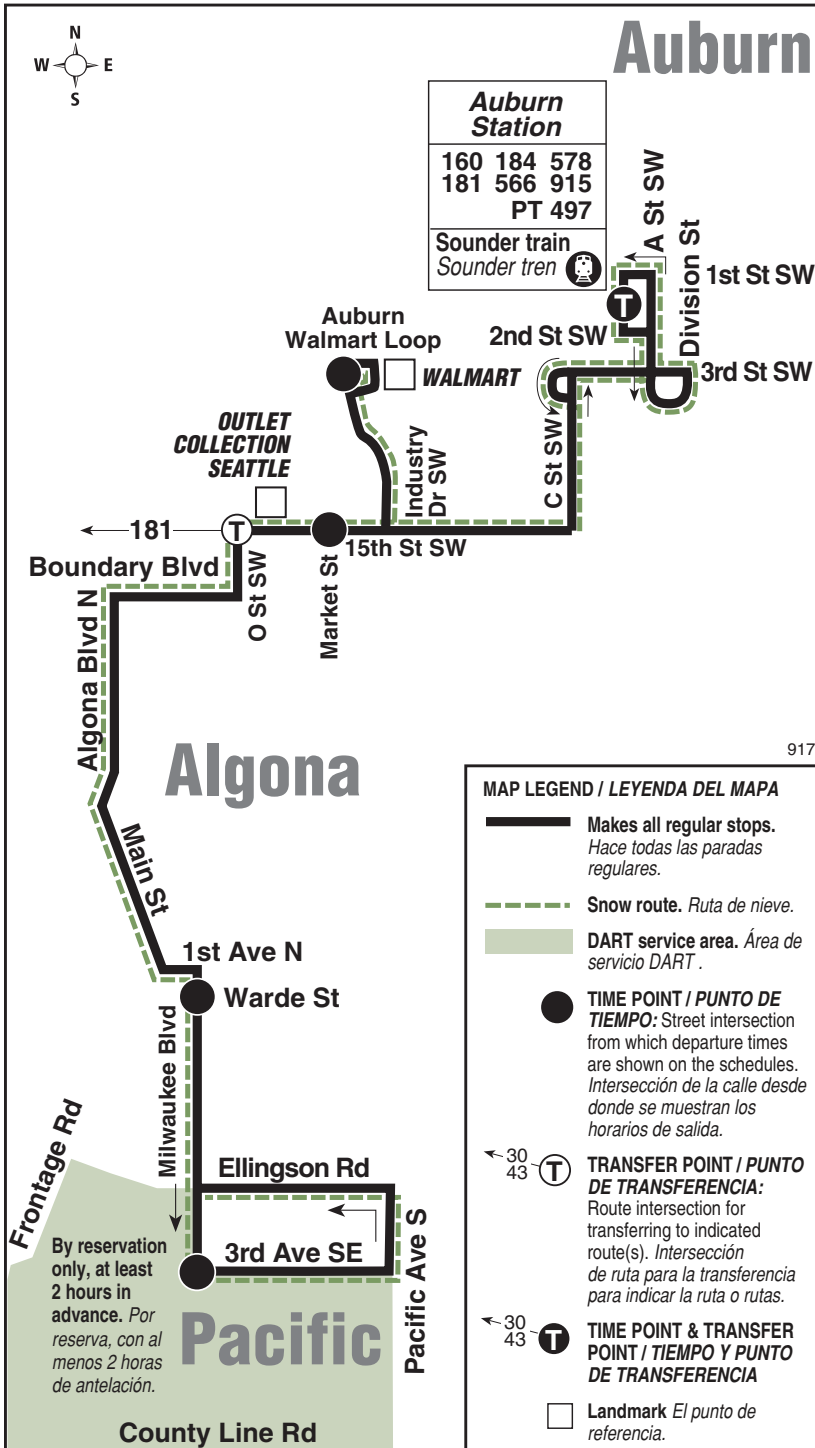

March 19 thru September 16, 2022

Del 19 de marzo al 16 de septiembre de 2022

Auburn, Algona, Pacific

DART Service Information

Algona/Pacific accessible dial-a-ride transit (DART) offers you two transportation services: fixed and (limited) variable routing.

Route 917 provides DART service in portions of the Pacific/Algona area (see map) at the following times:

- Monday thru Friday (except holidays): 5 a.m. - 7 p.m.
- Saturday & Sunday: 8:30 a.m. - 5 p.m.

In addition, Route 917 provides DART service (deviations from the fixed route by request) in the portions of Algona/Pacific that are shaded on the map.

Pacific	Algona	Outlet Collection Seattle	
3rd Ave SE & Milwaukee Blvd S	Milwaukee Blvd S & Warde St	Auburn Walmart Loop	Auburn Station Bay 4
Stop #81144	Stop #81178	Stop #58345	Stop #57776
8:30	8:35	8:43	8:53
9:29	9:34	9:43	9:53
10:29	10:34	10:43	10:54
11:27	11:33	11:43	11:54
12:27	12:33	12:43	12:55
1:30	1:36	1:46	1:58
2:33	2:39	2:49	3:01
3:36	3:42	3:52	4:04
4:39	4:45	4:55	5:07
Bold PM time			

Route 917 Sunday to Auburn Station

Servicio de domingo a Auburn Station

Pacific	Algona	Outlet Collection Seattle	
3rd Ave SE & Milwaukee Blvd S	Milwaukee Blvd S & Warde St	Auburn Walmart Loop	Auburn Station Bay 4
Stop #81144	Stop #81178	Stop #58345	Stop #57776
8:30	8:35	8:43	8:53
9:29	9:34	9:43	9:53
10:29	10:34	10:43	10:54
11:27	11:33	11:43	11:54
12:27	12:33	12:43	12:55
1:30	1:36	1:46	1:58
2:33	2:39	2:49	3:01
3:36	3:42	3:52	4:04
4:39	4:45	4:55	5:07
Bold PM time			