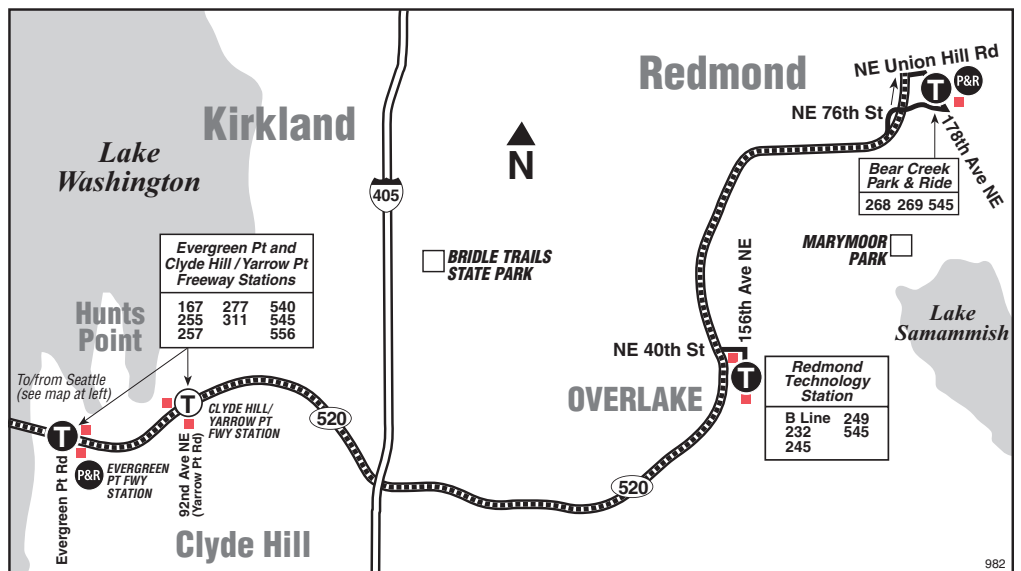

Effective September 1, 2021

A partir del 1 de septiembre de 2021

982

Serves University Preparatory Academy and Lakeside School

Bear Creek P&R, Overlake Transit Center, Evergreen Station, UW, Ravenna, Haller Lake

MAP LEGEND

- Makes all Route 982 stops (see bus stop list).
- Makes no stops (except at freeway stations).
- Route deviation due to snow.
- Time Point Street intersection from which departure times are shown on the schedules.
- Transfer Point Route intersection for transferring to indicated route(s).
- Time Point & Transfer Point
- Landmark
- Bus stop (see bus stop list).
- Park & Ride
- 1 Line (Link trains)

Passenger Stops

- Bear Creek Park & Ride
- Overlake Transit Center, Bay 4 (AM)
- SR-520 / NE 40th St Station (Overlake Transit Center – PM)
- Clyde Hill / Yarrow Point Station
- Evergreen Point Station
- Montlake Blvd NE / NE Pacific PI (UW Station / 1 Line – AM)
- 25th Ave NE / NE 80th St (University Prep)
- NE 125th St / 15th Ave NE (PM)
- 1st Ave NE / NE 135th St (Lakeside Middle School)
- 1st Ave NE / NE 140th St (Lakeside Upper School)

Route 982 Monday thru Friday to Bear Creek P&R

Servicio de lunes a viernes a Bear Creek Park & Ride

Wedgwood	Lakeside School	Evergreen Station	Redmond Technology Station	
25th Ave NE & NE 80th St	1st Ave NE & NE 140th St	SR-520 & Evergreen Pt Rd	SR-520 & NE 40th St Ramp	Bear Creek P&R
Stop #25798	Stop #81294	Stop #71348	Stop #71336	Stop #81755
3:12b	3:33	4:07‡	4:15‡	4:25‡
Bold PM time				
b Trip starts 25th Ave NE & NE 80th St 1-3 minutes earlier.				
‡ Estimated time.				