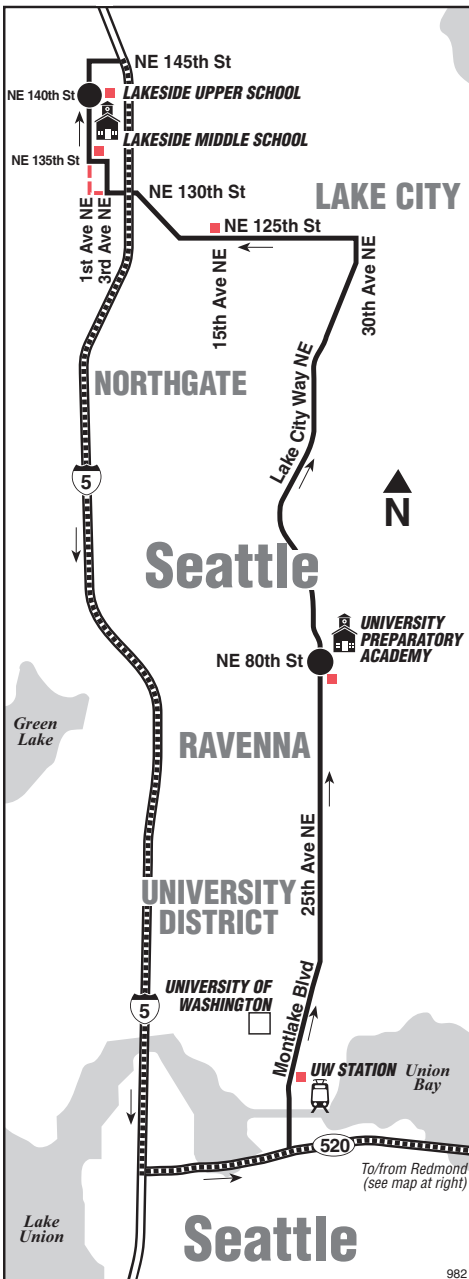

Effective September 1, 2021

A partir del 1 de septiembre de 2021

982

Serves University Preparatory Academy and Lakeside School

Bear Creek P&R, Overlake Transit Center, Evergreen Station, UW, Ravenna, Haller Lake

MAP LEGEND

- Makes all Route 982 stops (see bus stop list).
- Makes no stops (except at freeway stations).
- Route deviation due to snow.
- Time Point Street intersection from which departure times are shown on the schedules.
- Transfer Point Route intersection for transferring to indicated route(s).
- Time Point & Transfer Point
- Landmark
- Bus stop (see bus stop list).
- Park & Ride
- 1 Line (Link trains)

Passenger Stops

- Bear Creek Park & Ride
- Overlake Transit Center, Bay 4 (AM)
- SR-520 / NE 40th St Station (Overlake Transit Center – PM)
- Clyde Hill / Yarrow Point Station
- Evergreen Point Station
- Montlake Blvd NE / NE Pacific PI (UW Station / 1 Line – AM)
- 25th Ave NE / NE 80th St (University Prep)
- NE 125th St / 15th Ave NE (PM)
- 1st Ave NE / NE 135th St (Lakeside Middle School)
- 1st Ave NE / NE 140th St (Lakeside Upper School)

Route 982 Monday thru Friday to Haller Lake

Servicio de lunes a viernes a Haller Lake

		Evergreen Station	Wedgwood	Lakeside School
Bear Creek P&R	156th Ave NE & NE 40th St	SR-520 & Evergreen Pt Rd	25th Ave NE & NE 80th St	1st Ave NE & NE 140th St
Stop #81755	Stop #71339	Stop #71355	Stop #25798	Stop #81294
7:08	7:19	7:31	7:52‡	8:08
‡ Estimated time.				