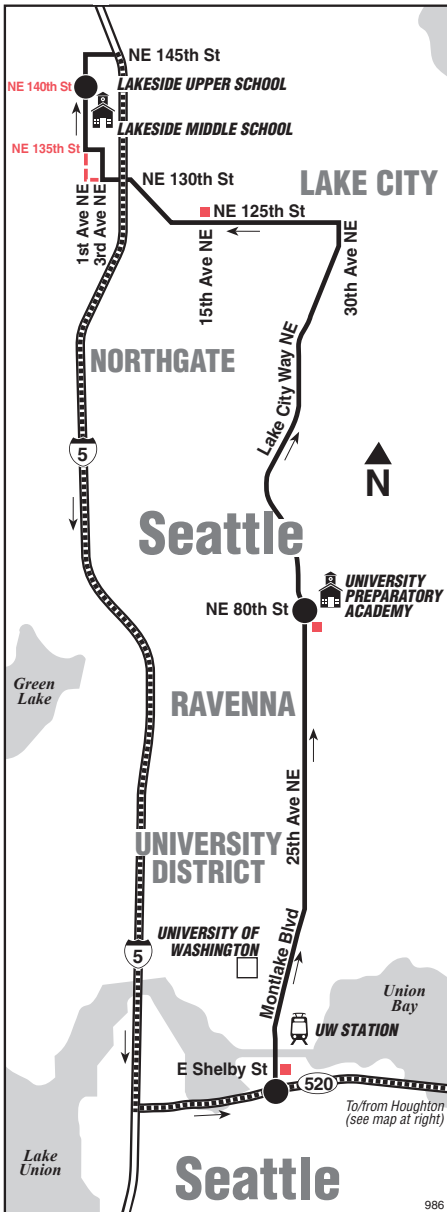

# 986

Serves University Preparatory Academy and Lakeside School

Houghton P&R, S Kirkland P&R, Clyde Hill/  
Yarrow Point Station, Evergreen Point Station,  
Montlake, Ravenna, Haller Lake

**MAP LEGEND**

- Makes all Route 986 stops (see bus stop list).
- Makes no stops (except at freeway stations).
- Route deviation due to snow.
- Time Point Street intersection from which departure times are shown on the schedules.
- Transfer Point Route intersection for transferring to indicated route(s).
- Time Point & Transfer Point
- Landmark
- Bus stop (plus streets shown in color; see bus stop list).
- Park & Ride Free or pay parking area.
- 1 Line (Link trains)

### Passenger Stops

- Houghton P&R, Bay 2 (AM), Bay 1 (PM)
- NE 68th St / 6th St S (108th Ave NE) (PM)
- S Kirkland P&R
- Yarrow Point Station
- Evergreen Point Station
- Montlake Blvd E / E Shelby St (AM)
- 25th Ave NE / NE 80 St (University Prep)
- NE 125th St / 15th Ave NE (PM)
- 1st Ave NE / NE 135th St (Lakeside Middle School)
- 1st Ave NE / NE 140th St (Lakeside Upper School)

## Route 986 Monday thru Friday to Haller Lake

Servicio de lunes a viernes a Haller Lake

		Evergreen Station	Montlake	Wedgwood	Lakeside School
Houghton P&R Bay 2	South Kirkland P&R	SR-520 & Evergreen Pt Rd	Montlake Blvd E & E Shelby St	25th Ave NE & NE 80th St	1st Ave NE & NE 140th St
Stop #72314	Stop #74450	Stop #71355	Stop #25752	Stop #25798	Stop #81294
7:13	7:21	7:27	7:35‡	7:48	8:04‡
‡ Estimated time.					

## Route 986 Monday thru Friday to Houghton P&R

Servicio de lunes a viernes a Houghton Park & Ride

Wedgwood	Lakeside School	Evergreen Station		
25th Ave NE & NE 80th St	1st Ave NE & NE 140th St	SR-520 & Evergreen Pt Rd	South Kirkland P&R	Houghton P&R Bay 1
Stop #25798	Stop #81294	Stop #71348	Stop #74450	Stop #70684
<b>3:15b</b>	<b>3:36</b>	<b>4:10‡</b>	<b>4:17‡</b>	<b>4:30‡</b>
<b>Bold</b> PM time				
<b>b</b> Trip starts 25th Ave NE & NE 80th St 1-3 minutes earlier.				
‡ Estimated time.				