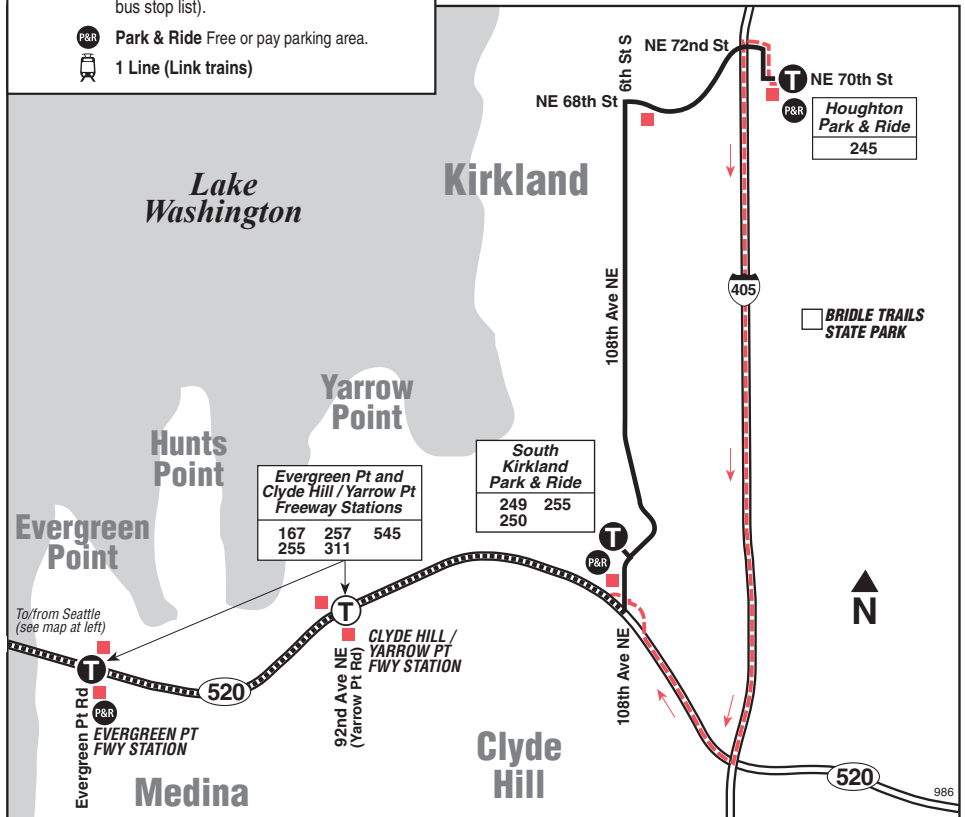

# 986

Serves University Preparatory Academy and Lakeside School

Houghton P&R, S Kirkland P&R, Clyde Hill/  
Yarrow Point Station, Evergreen Point Station,  
Montlake, Ravenna, Haller Lake

**MAP LEGEND**

- Makes all Route 986 stops (see bus stop list).
- Makes no stops (except at freeway stations).
- Route deviation due to snow.
- Time Point Street intersection from which departure times are shown on the schedules.
- Transfer Point Route intersection for transferring to indicated route(s).
- Time Point & Transfer Point
- Landmark
- Bus stop (plus streets shown in color; see bus stop list).
- Park & Ride Free or pay parking area.
- 1 Line (Link trains)

### Passenger Stops

- Houghton P&R, Bay 2 (AM), Bay 1 (PM)
- NE 68th St / 6th St S (108th Ave NE) (PM)
- S Kirkland P&R
- Yarrow Point Station
- Evergreen Point Station
- Montlake Blvd E / E Shelby St (AM)
- 25th Ave NE / NE 80 St (University Prep)
- NE 125th St / 15th Ave NE (PM)
- 1st Ave NE / NE 135th St (Lakeside Middle School)
- 1st Ave NE / NE 140th St (Lakeside Upper School)

## Route 986 Monday thru Friday to Haller Lake

Servicio de lunes a viernes a Haller Lake

		Evergreen Station	Montlake	Wedgwood	Lakeside School
Houghton P&R Bay 2	South Kirkland P&R	SR-520 & Evergreen Pt Rd	Montlake Blvd E & E Shelby St	25th Ave NE & NE 80th St	1st Ave NE & NE 140th St
Stop #72314	Stop #74450	Stop #71355	Stop #25752	Stop #25798	Stop #81294
7:13	7:21	7:27	7:35‡	7:48	8:04‡
‡ Estimated time.					

## Route 986 Monday thru Friday to Houghton P&R

Servicio de lunes a viernes a Houghton Park & Ride

Wedgwood	Lakeside School	Evergreen Station		
25th Ave NE & NE 80th St	1st Ave NE & NE 140th St	SR-520 & Evergreen Pt Rd	South Kirkland P&R	Houghton P&R Bay 1
Stop #25798	Stop #81294	Stop #71348	Stop #74450	Stop #70684
<b>3:15b</b>	<b>3:36</b>	<b>4:10‡</b>	<b>4:17‡</b>	<b>4:30‡</b>
<b>Bold</b> PM time				
<b>b</b> Trip starts 25th Ave NE & NE 80th St 1-3 minutes earlier.				
‡ Estimated time.				