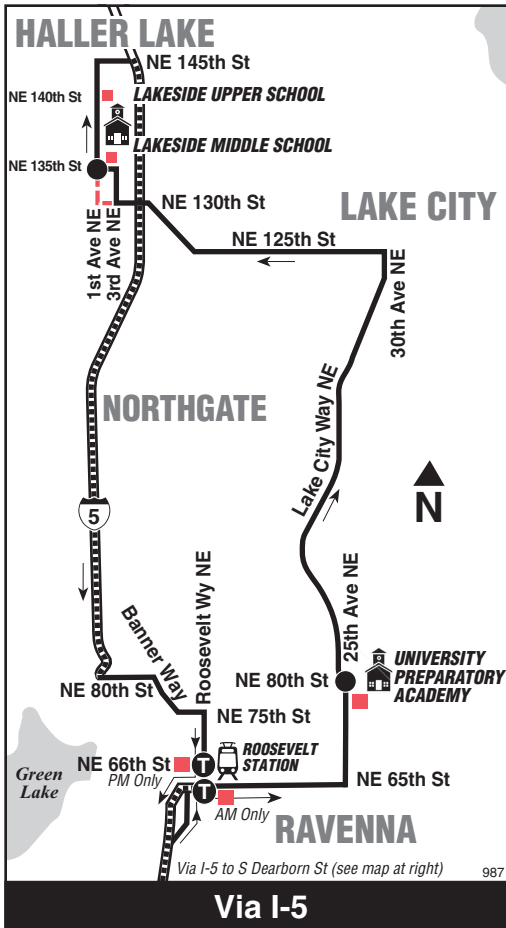

Effective September 1, 2021

A partir del 1 de septiembre de 2021

Serves University Preparatory Academy and Lakeside School

South Park, Rainier Beach, Seward Park, Mt Baker Transit Center, Ravenna, Roosevelt, Haller Lake

Passenger Stops

- S Cloverdale St / 8th Ave S (12th Ave S - PM)
- S Henderson St / Rainier Ave S
- Seward Pk Ave S / S Othello St
- S Genesee St / 39th Ave S (Cascadia Ave - PM)
- Mount Baker Transit Center (Bay 1 - AM Bay 2 - PM)
- S Dearborn St / Corwin Pl S
- NE 65th St / Roosevelt Way NE (AM)
- Roosevelt Way NE / NE 66th St (PM)
- 25th Ave NE / NE 80th St (University Prep - AM)
- NE 135th St / 1st Ave NE (Lakeside Middle School)
- 1st Ave NE / NE 140th St (Lakeside Upper School)

Route 987 Monday thru Friday to Haller Lake

Servicio de lunes a viernes a Haller Lake

South Park	Rainier Beach				Wedgwood	Lakeside School
S Cloverdale St & 8th Ave S	S Henderson St & Rainier Ave S	Mount Baker TC Bay 1	S Dearborn St & Corwin PI S	Roosevelt Link Station Bay 1	25th Ave NE & NE 80th St	1st Ave NE & NE 135th St
Stop #32120	Stop #31135	Stop #8401	Stop #55875	Stop #16430	Stop #25798	Stop #75304
6:53x	7:07x	7:21x	7:29x‡	7:42x‡	7:48x‡	8:02bx‡
b Trip ends 1st Ave NE & NE 140th St several minutes later. x Express Trip. ‡ Estimated time.						

Route 987 Monday thru Friday to Rainier Beach, South Park

Servicio de lunes a viernes a Rainier Beach, South Park

Lakeside School				Rainier Beach	South Park
1st Ave NE & NE 135th St	Roosevelt Link Station Bay 4	S Dearborn St & Corwin PI S	Mount Baker TC Bay 2	S Henderson St & Rainier Ave S	S Cloverdale St & 12th Av S
Stop #75304	Stop #23421	Stop #55940	Stop #8402	Stop #34544	Stop #31680
3:33bx	3:46x‡	4:14x‡	4:22x‡	4:38x‡	4:51x‡
Bold PM time b Trip starts 1st Ave NE & NE 135th St 1-3 minutes earlier. x Express Trip. ‡ Estimated time.					