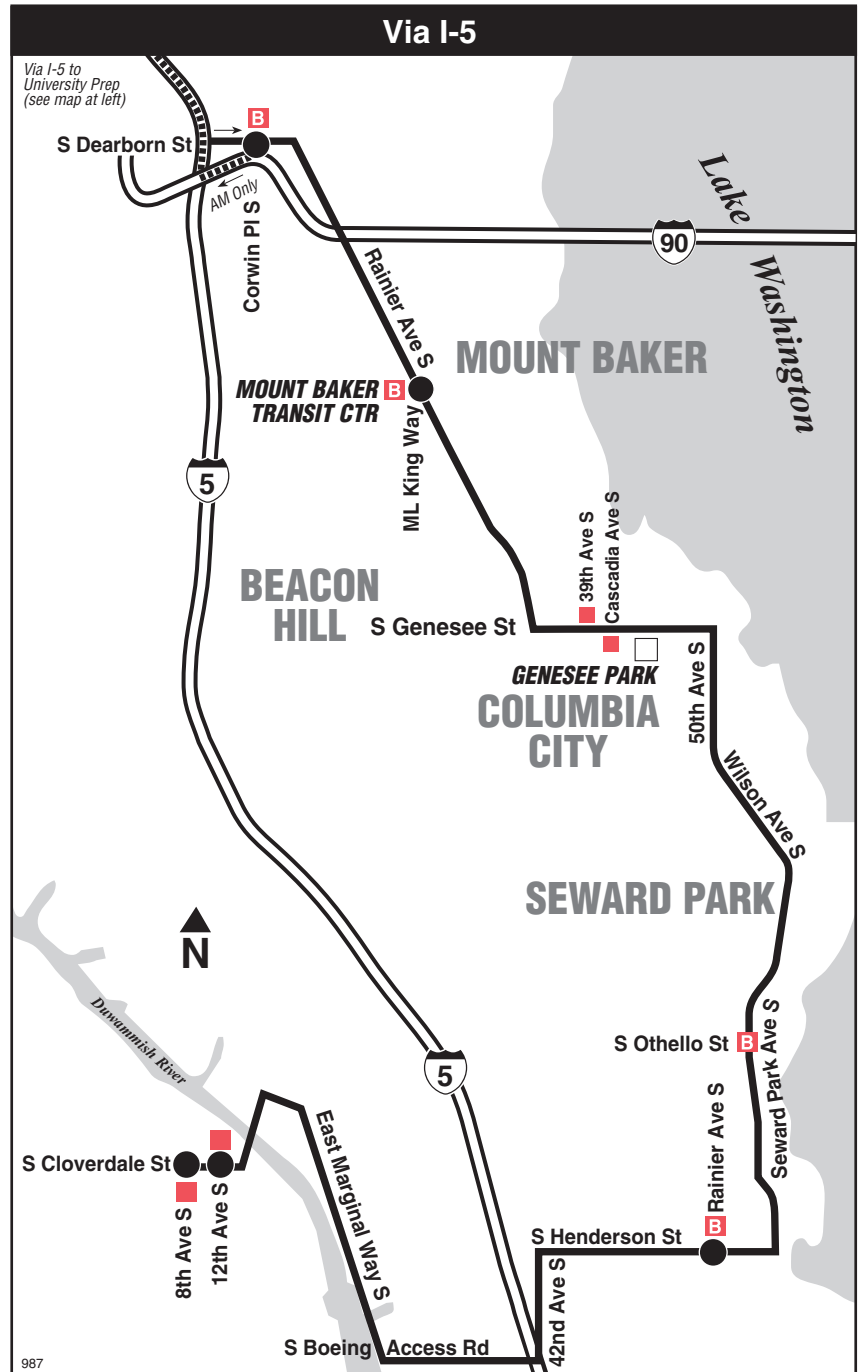

Effective September 1, 2021

A partir del 1 de septiembre de 2021

Serves University Preparatory Academy and Lakeside School

South Park, Rainier Beach, Seward Park, Mt Baker Transit Center, Ravenna, Roosevelt, Haller Lake

Passenger Stops

- S Cloverdale St / 8th Ave S (12th Ave S - PM)
- S Henderson St / Rainier Ave S
- Seward Pk Ave S / S Othello St
- S Genesee St / 39th Ave S (Cascadia Ave - PM)
- Mount Baker Transit Center (Bay 1 - AM Bay 2 - PM)
- S Dearborn St / Corwin Pl S
- NE 65th St / Roosevelt Way NE (AM)
- Roosevelt Way NE / NE 66th St (PM)
- 25th Ave NE / NE 80th St (University Prep - AM)
- NE 135th St / 1st Ave NE (Lakeside Middle School)
- 1st Ave NE / NE 140th St (Lakeside Upper School)

Route 987 Monday thru Friday to Haller Lake

Servicio de lunes a viernes a Haller Lake

South Park	Rainier Beach				Wedgwood	Lakeside School
S Cloverdale St & 8th Ave S	S Henderson St & Rainier Ave S	Mount Baker TC Bay 1	S Dearborn St & Corwin PI S	Roosevelt Link Station Bay 1	25th Ave NE & NE 80th St	1st Ave NE & NE 135th St
Stop #32120	Stop #31135	Stop #8401	Stop #55875	Stop #16430	Stop #25798	Stop #75304
6:53x	7:07x	7:21x	7:29x‡	7:42x‡	7:48x‡	8:02bx‡
b Trip ends 1st Ave NE & NE 140th St several minutes later. x Express Trip. ‡ Estimated time.						

Route 987 Monday thru Friday to Rainier Beach, South Park

Servicio de lunes a viernes a Rainier Beach, South Park

Lakeside School				Rainier Beach	South Park
1st Ave NE & NE 135th St	Roosevelt Link Station Bay 4	S Dearborn St & Corwin PI S	Mount Baker TC Bay 2	S Henderson St & Rainier Ave S	S Cloverdale St & 12th Av S
Stop #75304	Stop #23421	Stop #55940	Stop #8402	Stop #34544	Stop #31680
3:33bx	3:46x‡	4:14x‡	4:22x‡	4:38x‡	4:51x‡
Bold PM time b Trip starts 1st Ave NE & NE 135th St 1-3 minutes earlier. x Express Trip. ‡ Estimated time.					