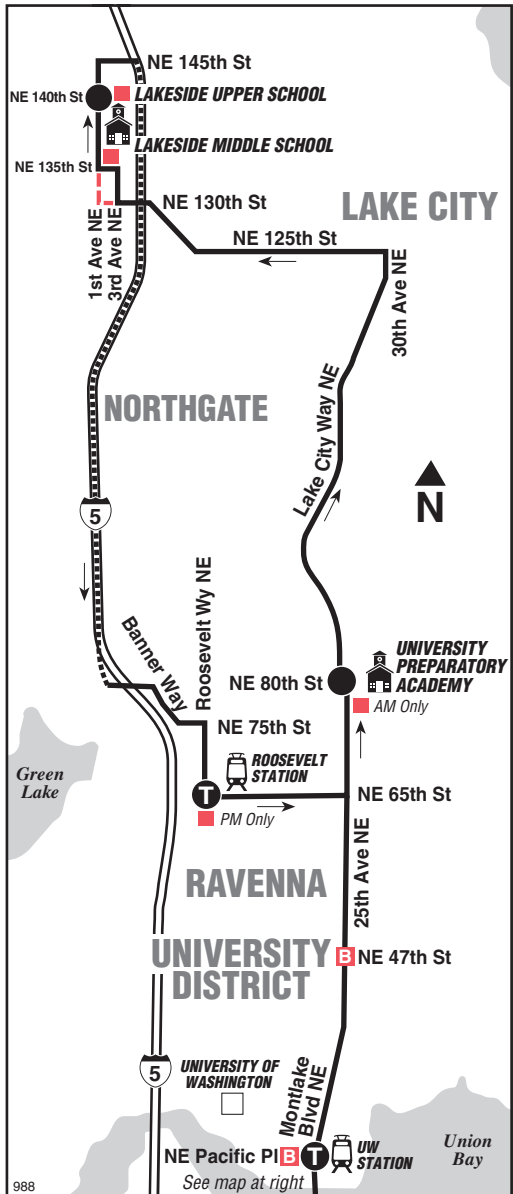

Effective September 1, 2021

A partir del 1 de septiembre de 2021

988

Serves University Preparatory Academy and Lakeside School

Madrona, Montlake, UW Station, Roosevelt Station, Haller Lake

MAP LEGEND

- Makes all Route 988 stops (see bus stop list).
- Makes no stops.
- Snow route deviation.
- Time Point Street intersection from which departure times are shown on the schedules.
- Transfer Point Route intersection for transferring to indicated route(s).
- Landmark
- Bus stop ("B" indicates both sides of street; see bus stop list).
- 1 Line (Link)

Route 988 Monday thru Friday to Haller Lake

Servicio de lunes a viernes a Haller Lake

Madrona	Capitol Hill		Wedgwood	Lakeside School
33rd Ave & E Union St	23rd Ave E & E Aloha St	UW Station Bay 4	25th Ave NE & NE 80th St	1st Ave NE & NE 135th St
Stop #2940	Stop #29280	Stop #25755	Stop #25798	Stop #75304
7:24	7:30	7:37‡	7:46‡	8:01b‡
b Trip ends 1st Ave NE & NE 140th St several minutes later. ‡ Estimated time.				

Route 988 Monday thru Friday to Madrona

Servicio de lunes a viernes a Madrona

Lakeside School			Capitol Hill	Madrona
1st Ave NE & NE 135th St	Roosevelt Link Station Bay 1	UW Station Bay 3	23rd Ave E & E Aloha St	E Union St & 32nd Ave
Stop #75304	Stop #16430	Stop #25240	Stop #29254	Stop #3250
3:34bx	3:47x‡	4:04x‡	4:13x‡	4:19x‡
Bold PM time b Trip starts 1st Ave NE & NE 135th St 1-3 minutes earlier. x Express Trip. ‡ Estimated time.				

Service Information

This route operates only when Lakeside School and University Prep are in session.

Passenger Stops

- 1st Ave NE / NE 135th St (Lakeside Middle School)
- 1st Ave NE / NE 140th St (Lakeside Upper School)
- 25th Ave NE / NE 80th St (AM only)
- NE 65th St / Roosevelt Way NE (PM only)
- 25th Ave NE / NE 47th St
- Montlake Blvd NE / NE Pacific Pl
- 24th Ave E / E McGraw St (E Calhoun St - PM)
- 24th Ave E / E Galer St
- 23rd Ave E / E Aloha St
- 23rd Ave E / E Republican St
- 23rd Ave E / E John St
- E Union St / 33rd Ave E (32nd Ave E - PM)