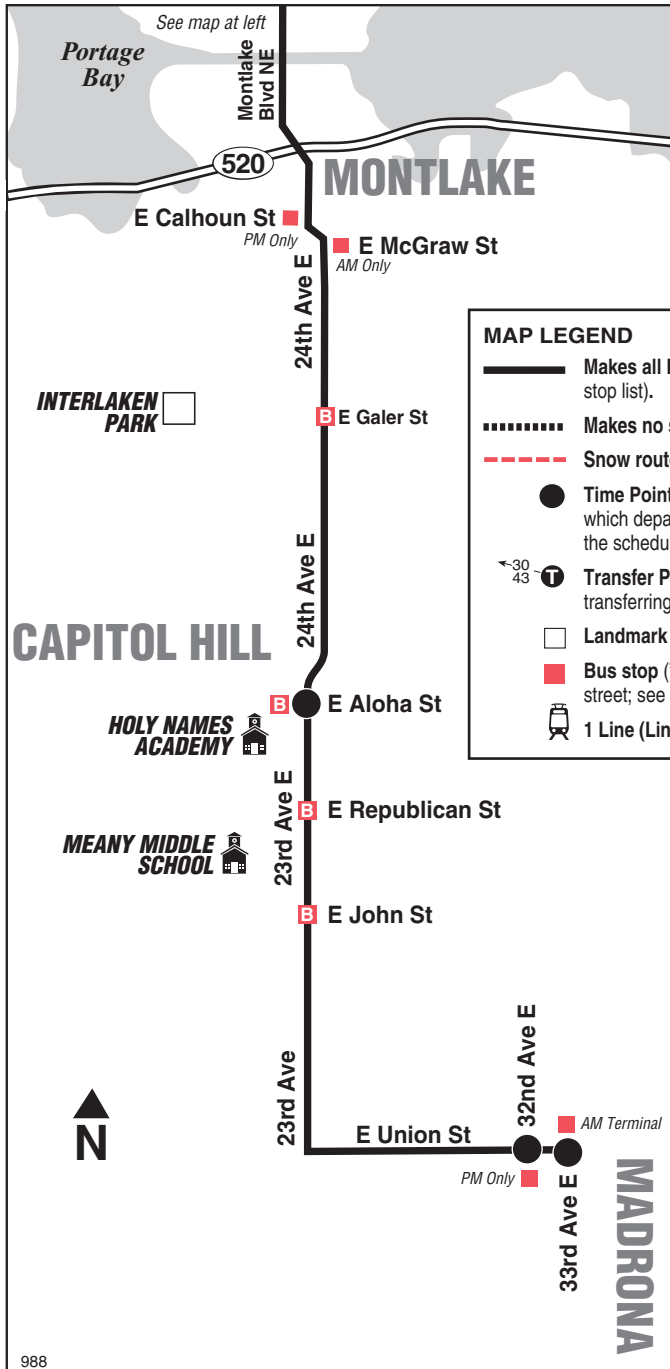

Effective September 1, 2021

A partir del 1 de septiembre de 2021

988

Serves University Preparatory Academy and Lakeside School

Madrona, Montlake, UW Station, Roosevelt Station, Haller Lake

MAP LEGEND

- Makes all Route 988 stops (see bus stop list).
- Makes no stops.
- Snow route deviation.
- Time Point Street intersection from which departure times are shown on the schedules.
- Transfer Point Route intersection for transferring to indicated route(s).
- Landmark
- Bus stop ("B" indicates both sides of street; see bus stop list).
- 1 Line (Link)

Route 988 Monday thru Friday to Haller Lake

Servicio de lunes a viernes a Haller Lake

Madrona	Capitol Hill		Wedgwood	Lakeside School
33rd Ave & E Union St	23rd Ave E & E Aloha St	UW Station Bay 4	25th Ave NE & NE 80th St	1st Ave NE & NE 135th St
Stop #2940	Stop #29280	Stop #25755	Stop #25798	Stop #75304
7:24	7:30	7:37‡	7:46‡	8:01b‡
b Trip ends 1st Ave NE & NE 140th St several minutes later. ‡ Estimated time.				

Route 988 Monday thru Friday to Madrona

Servicio de lunes a viernes a Madrona

Lakeside School			Capitol Hill	Madrona
1st Ave NE & NE 135th St	Roosevelt Link Station Bay 1	UW Station Bay 3	23rd Ave E & E Aloha St	E Union St & 32nd Ave
Stop #75304	Stop #16430	Stop #25240	Stop #29254	Stop #3250
3:34bx	3:47x‡	4:04x‡	4:13x‡	4:19x‡
Bold PM time b Trip starts 1st Ave NE & NE 135th St 1-3 minutes earlier. x Express Trip. ‡ Estimated time.				

Service Information

This route operates only when Lakeside School and University Prep are in session.

Passenger Stops

- 1st Ave NE / NE 135th St (Lakeside Middle School)
- 1st Ave NE / NE 140th St (Lakeside Upper School)
- 25th Ave NE / NE 80th St (AM only)
- NE 65th St / Roosevelt Way NE (PM only)
- 25th Ave NE / NE 47th St
- Montlake Blvd NE / NE Pacific Pl
- 24th Ave E / E McGraw St (E Calhoun St - PM)
- 24th Ave E / E Galer St
- 23rd Ave E / E Aloha St
- 23rd Ave E / E Republican St
- 23rd Ave E / E John St
- E Union St / 33rd Ave E (32nd Ave E - PM)