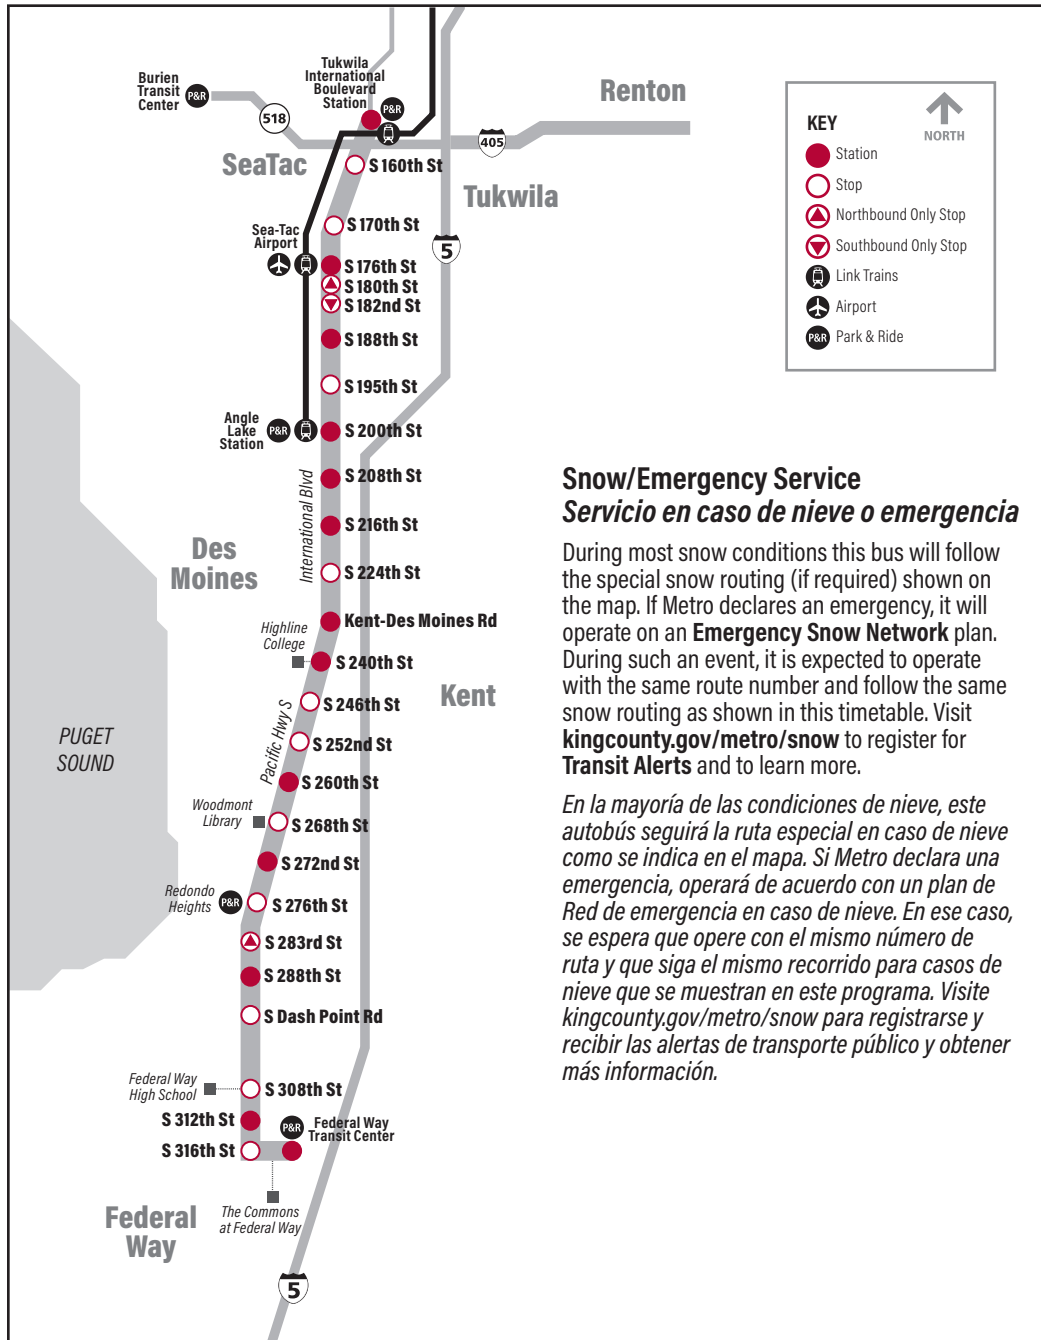

A Line

Tukwila, Sea-Tac Airport, SeaTac, Angle Lake Station, Des Moines, Highline College, Kent, Redondo Heights P&R, Federal Way

Snow/Emergency Service Servicio en caso de nieve o emergencia

During most snow conditions this bus will follow the special snow routing (if required) shown on the map. If Metro declares an emergency, it will operate on an **Emergency Snow Network** plan. During such an event, it is expected to operate with the same route number and follow the same snow routing as shown in this timetable. Visit kingcounty.gov/metro/snow to register for **Transit Alerts** and to learn more.

En la mayoría de las condiciones de nieve, este autobús seguirá la ruta especial en caso de nieve como se indica en el mapa. Si Metro declara una emergencia, operará de acuerdo con un plan de Red de emergencia en caso de nieve. En ese caso, se espera que opere con el mismo número de ruta y que siga el mismo recorrido para casos de nieve que se muestran en este programa. Visite kingcounty.gov/metro/snow para registrarse y recibir las alertas de transporte público y obtener más información.

Bold PM time
b Serves Tukwila Int'l Blvd Station Bay 2 at this time.

SCHEDULE NOTE: Actual times may be a few minutes earlier or later than shown.

RapidRide service is actively managed by Metro to maintain even intervals between buses during peak commute times. Please plan accordingly. Real time arrival information is available at many stops, as well as through several online tracking services, including Metro's Trip Planner.