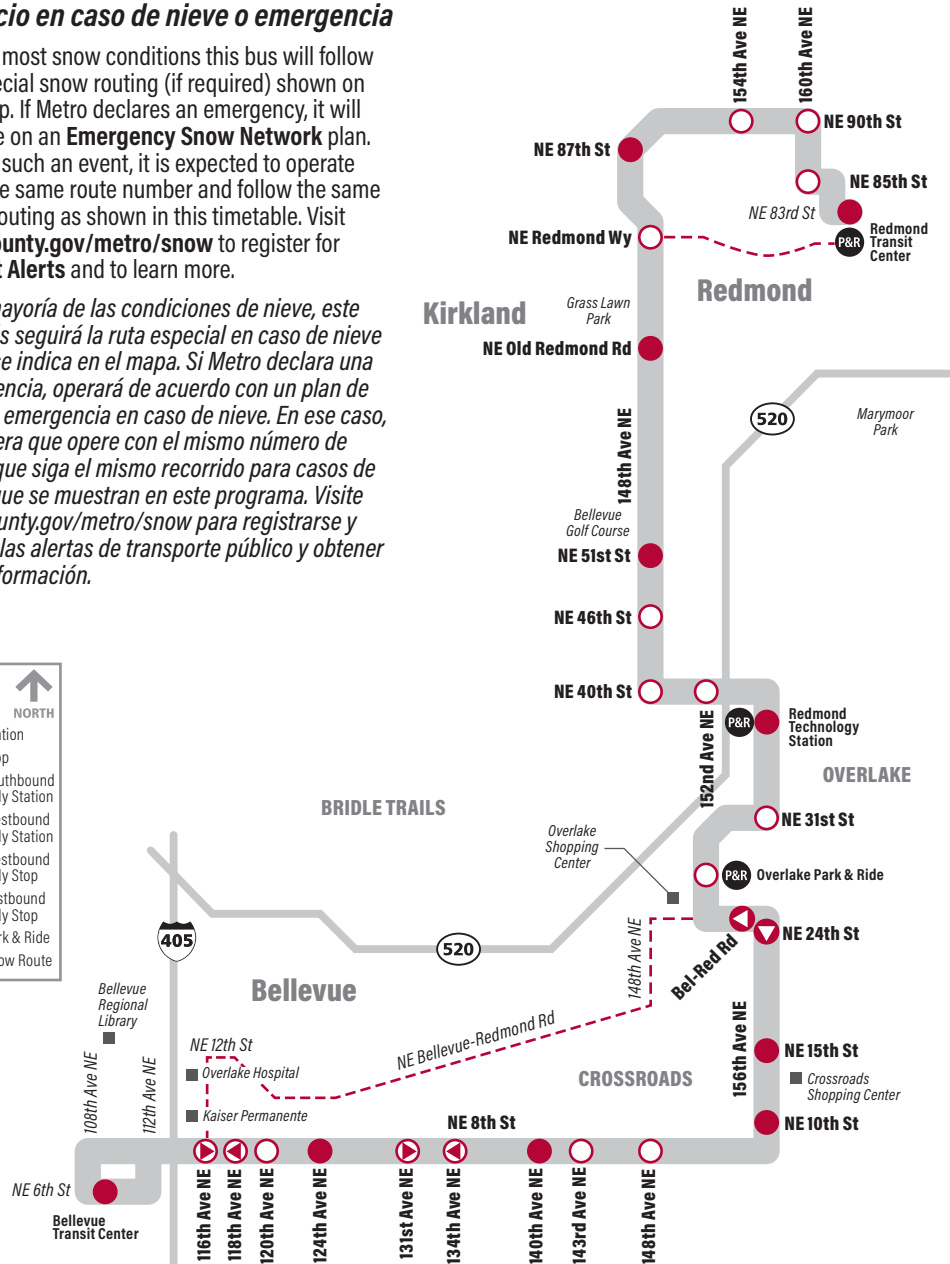

Snow/Emergency Service Servicio en caso de nieve o emergencia

During most snow conditions this bus will follow the special snow routing (if required) shown on the map. If Metro declares an emergency, it will operate on an **Emergency Snow Network** plan. During such an event, it is expected to operate with the same route number and follow the same snow routing as shown in this timetable. Visit kingcounty.gov/metro/snow to register for **Transit Alerts** and to learn more.

KEY

- Station
- Stop
- Southbound Only Station
- Westbound Only Station
- Eastbound Only Station
- Park & Ride
- Snow Route

B Line Monday thru Friday to Bellevue

Servicio de lunes a viernes a Bellevue

Redmond TC Bay 4	148th Ave NE & NE 51st St	Redmond Technology Station Bay 7	Bellevue TC Bay 3
Stop #71961	Stop #73240	Stop #68398	Stop #68003
4:22	4:28	4:31	4:50
4:51	4:57	5:00	5:19
5:19	5:25	5:28	5:47
5:47	5:53	5:56	6:15
6:03	6:09	6:12	6:31
6:14	6:20	6:23	6:42
6:25	6:31	6:34	6:58
6:32	6:41	6:45	7:10
6:43	6:52	6:56	7:22
6:53	7:03	7:07	7:33
7:03	7:13	7:17	7:45
7:13	7:23	7:27	7:55
7:23	7:33	7:37	8:05
7:33	7:43	7:48	8:16
7:43	7:53	7:58	8:26
7:53	8:03	8:08	8:36
8:03	8:13	8:19	8:48
8:13	8:23	8:29	8:58
8:23	8:34	8:40	9:09
8:34	8:45	8:51	9:19
8:44	8:55	9:01	9:29
8:54	9:05	9:11	9:39
9:04	9:15	9:21	9:49
9:14	9:25	9:31	9:59
9:23	9:34	9:40	10:09
9:34	9:45	9:51	10:20
9:46	9:57	10:03	10:32
10:01	10:12	10:18	10:47
10:15	10:26	10:32	11:01
10:30	10:41	10:47	11:16
10:45	10:56	11:02	11:31
11:00	11:11	11:17	11:46
11:14	11:25	11:31	12:01
11:29	11:40	11:46	12:16
11:44	11:55	12:01	12:31
11:59	12:10	12:16	12:46
12:14	12:25	12:31	1:01
12:29	12:40	12:46	1:16
12:44	12:55	1:01	1:31
12:59	1:10	1:16	1:46
1:14	1:25	1:31	2:01
1:29	1:40	1:46	2:16
1:44	1:55	2:01	2:31
1:59	2:10	2:16	2:46
2:14	2:25	2:31	3:01