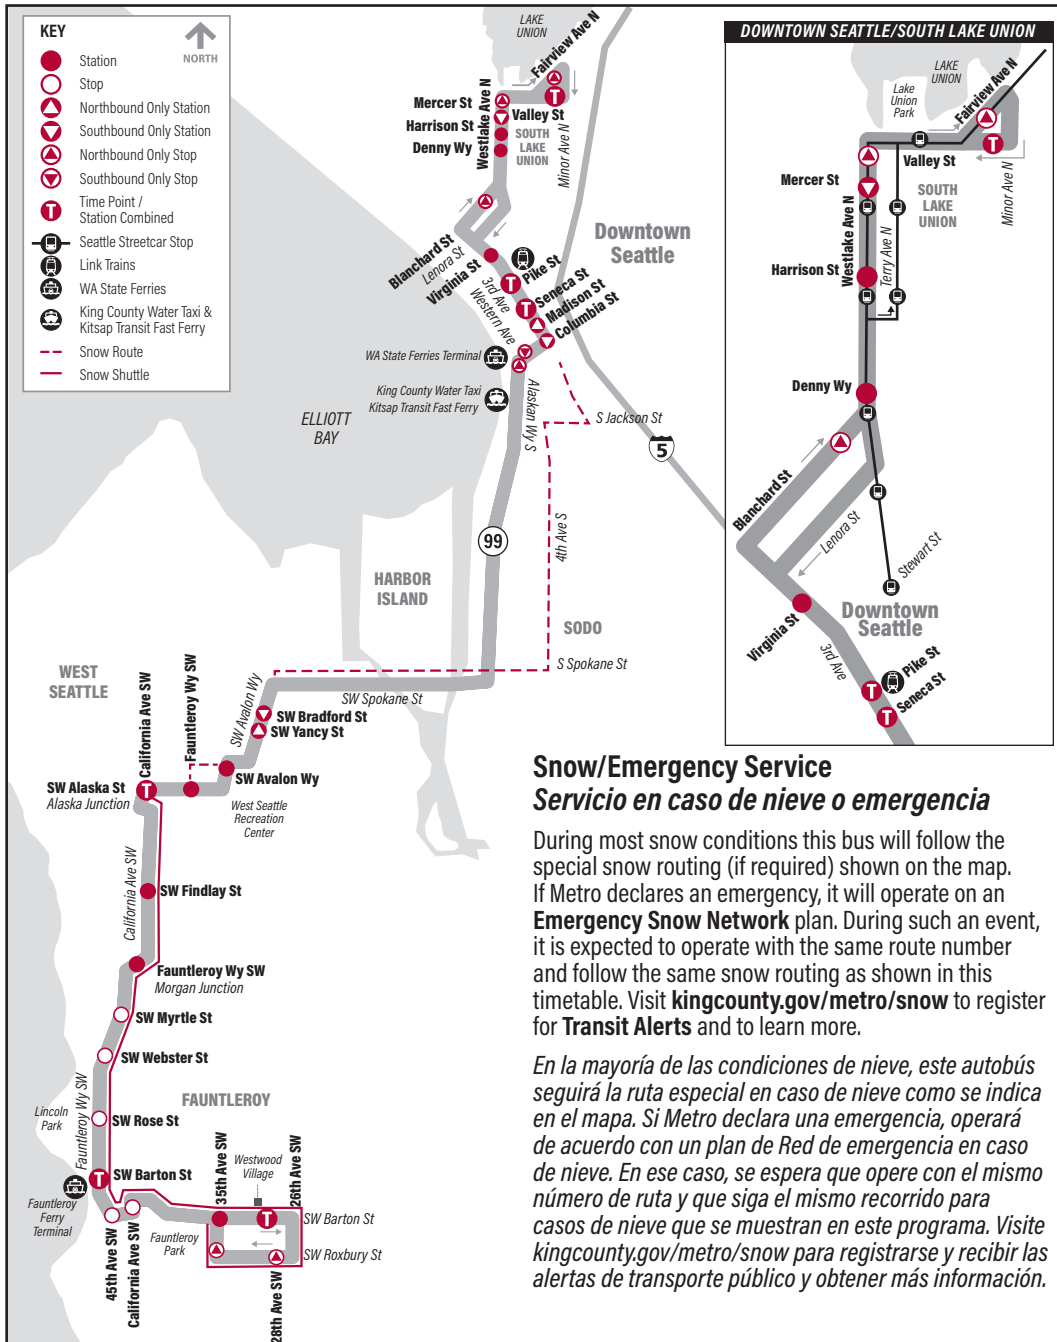

Westwood Village, Fautleroy, Alaska Junction, West Seattle, Downtown Seattle, South Lake Union