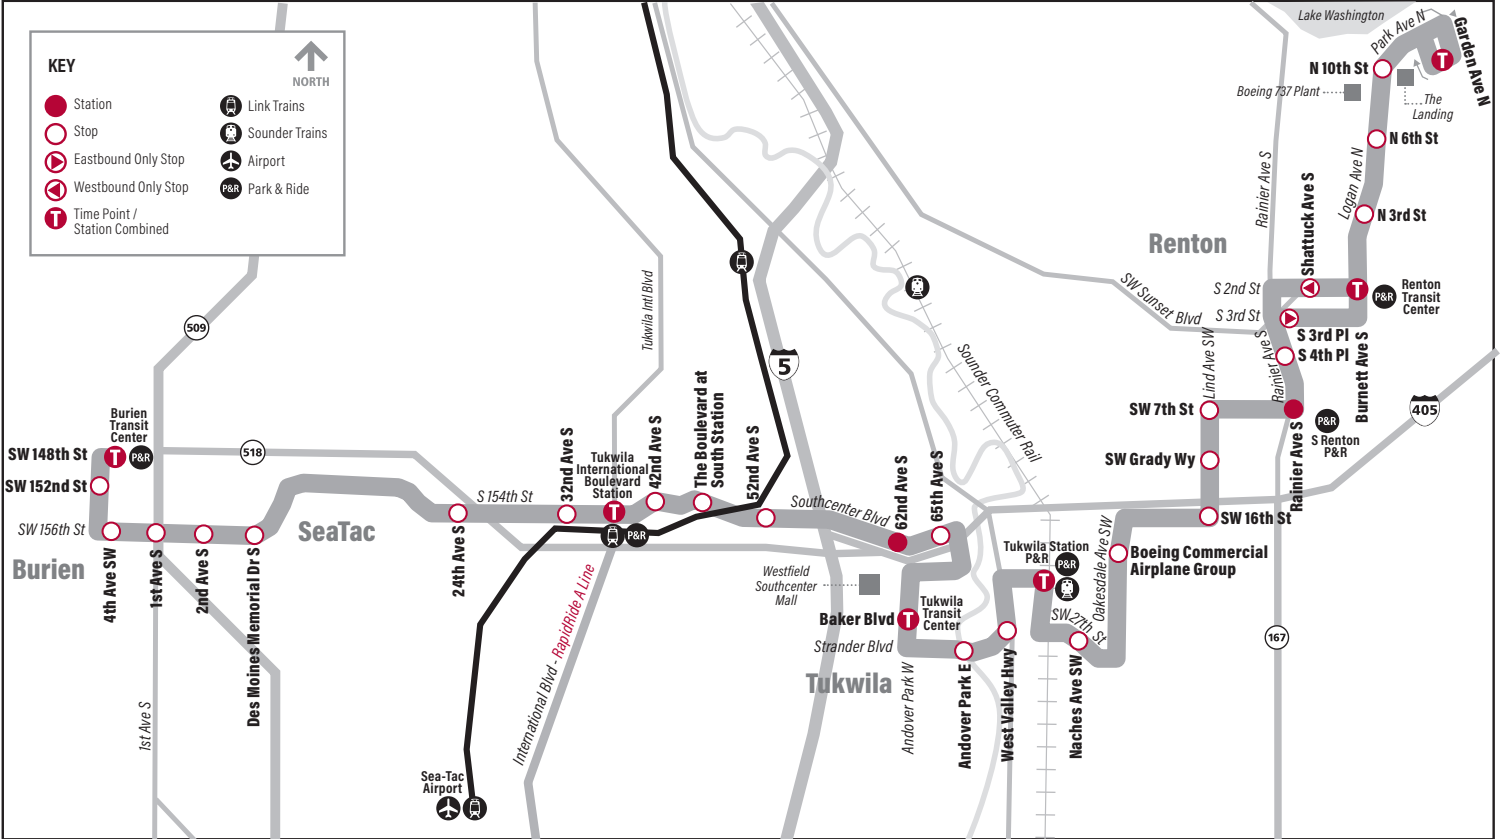

RAPIDRIDE

F Line

Burien Transit Center, SeaTac, Tukwila International Boulevard Station, Tukwila Sounder Station, Renton Transit Center, The Landing

Snow/Emergency Service Servicio en caso de nieve o emergencia

F Line Monday thru Friday to The Landing

Servicio de lunes a viernes a The Landing

		Southcenter			The Landing	
Burien TC Bay 6	Tukwila Int'l Blvd Station Bay 2	Tukwila TC Bay 2	Tukwila Sounder Station Bay 2	Renton TC Bay 2	Garden Ave N & N 10th St	
Stop #52306	Stop #60922	Stop #59310	Stop #59882	Stop #46477	Stop #46505	
4:44	4:54	5:02	5:07	5:22	5:29	
5:20	5:31	5:39	5:44	5:59	6:06	
5:35	5:46	5:54	5:59	6:14	6:21	
5:50	6:01	6:09	6:14	6:29	6:36	
6:05	6:16	6:24	6:29	6:44	6:51	
6:20	6:31	6:39	6:44	6:59	7:06	
6:30	6:41	6:49	6:54	7:09	7:16	
6:40	6:51	6:59	7:04	7:19	7:26	
6:50	7:01	7:09	7:14	7:29	7:36	
7:00	7:11	7:19	7:24	7:39	7:46	
7:10	7:21	7:29	7:34	7:49	7:56	
7:20	7:31	7:39	7:44	8:00	8:07	
7:30	7:41	7:49	7:54	8:10	8:17	
7:40	7:51	7:59	8:04	8:20	8:27	
7:50	8:01	8:09	8:14	8:30	8:37	
8:00	8:11	8:19	8:24	8:40	8:47	
8:10	8:21	8:29	8:34	8:50	8:57	
8:25	8:36	8:45	8:50	9:06	9:13	
8:40	8:51	9:00	9:05	9:21	9:28	
8:55	9:06	9:15	9:20	9:36	9:43	
9:10	9:21	9:30	9:35	9:51	9:58	
9:25	9:36	9:45	9:50	10:06	10:14	
9:40	9:52	10:01	10:06	10:22	10:30	
9:55	10:07	10:16	10:21	10:37	10:45	
10:10	10:22	10:31	10:36	10:52	11:00	
10:25	10:37	10:46	10:51	11:07	11:15	
10:40	10:52	11:01	11:06	11:22	11:30	
10:55	11:07	11:16	11:21	11:37	11:45	
11:10	11:22	11:31	11:36	11:53	12:01	
11:25	11:37	11:47	11:52	12:09	12:17	
11:40	11:52	12:02	12:07	12:24	12:32	
11:55	12:07	12:17	12:22	12:39	12:47	
12:10	12:22	12:32	12:37	12:54	1:02	
12:25	12:37	12:47	12:52	1:09	1:17	
12:40	12:52	1:02	1:07	1:24	1:32	
12:55	1:07	1:17	1:22	1:39	1:48	
1:10	1:22	1:32	1:37	1:54	2:03	
1:25	1:37	1:47	1:52	2:09	2:18	
1:40	1:52	2:02	2:08	2:26	2:35	
1:55	2:07	2:17	2:23	2:41	2:50	
2:10	2:22	2:32	2:38	2:56	3:05	
2:25	2:37	2:47	2:53	3:11	3:20	