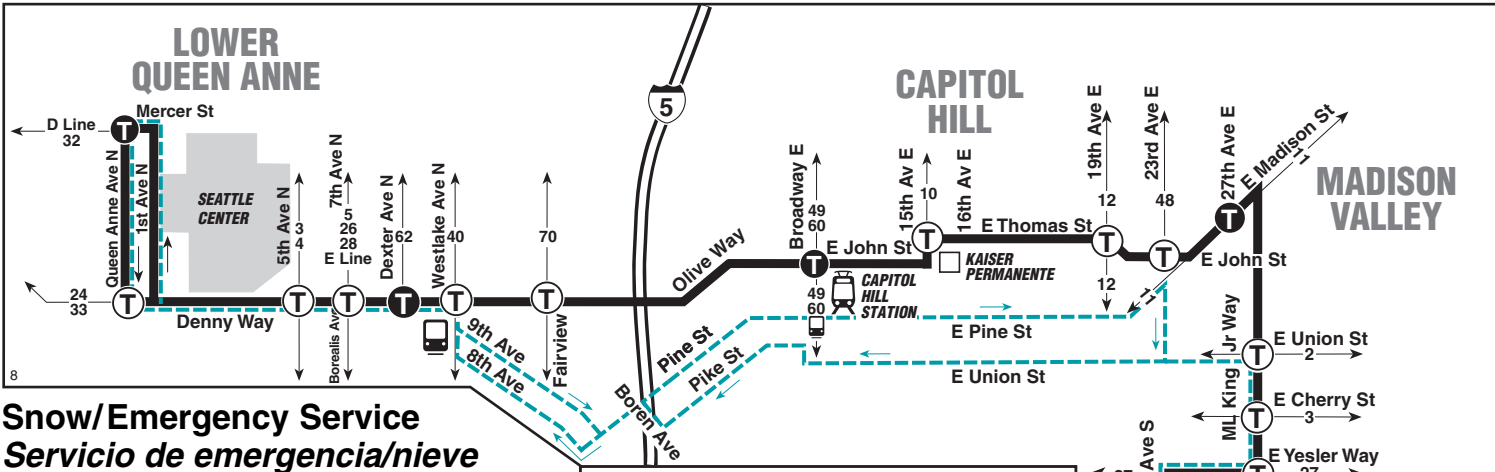

# 8 SUNDAY/domingo

To CAPITOL HILL, MT BAKER →

Seattle Center	Capitol Hill	Madison Valley	Central District	Mt Baker Transit Center Bay 2
Queen Anne Ave N & W Mercer St	Denny Way & Dexter Ave	E John St & Broadway E	E Madison St & 27th Ave E	S Jackson St & 23rd Ave S
6:00	6:06	6:12	6:18	6:23
6:30	6:36	6:42	6:48	6:53
7:00	7:06	7:12	7:18	7:23
7:30	7:36	7:42	7:48	7:53
8:00	8:06	8:12	8:18	8:23
8:30	8:36	8:42	8:48	8:53
9:01	9:08	9:15	9:22	9:28
9:20	9:27	9:34	9:41	9:47
9:40	9:47	9:54	10:01	10:07
10:00	10:07	10:15	10:22	10:28
10:20	10:27	10:35	10:42	10:48
10:40	10:47	10:55	11:02	11:08
11:00	11:07	11:15	11:22	11:28
11:20	11:27	11:36	11:44	11:50
11:40	11:47	11:56	12:04	12:10
12:00	12:07	12:16	12:24	12:30
12:20	12:27	12:36	12:44	12:50
12:41	12:48	12:57	1:05	1:11
1:00	1:07	1:16	1:24	1:30
1:21	1:28	1:37	1:45	1:51
1:40	1:47	1:56	2:04	2:10
2:01	2:08	2:17	2:26	2:32
2:20	2:27	2:36	2:45	2:51
2:42	2:49	2:58	3:07	3:13
3:00	3:07	3:16	3:25	3:31
3:21	3:28	3:37	3:46	3:52
3:40	3:47	3:56	4:05	4:11
4:00	4:07	4:16	4:25	4:31
4:20	4:27	4:36	4:45	4:51
4:40	4:47	4:56	5:05	5:11
5:00	5:07	5:16	5:25	5:31
5:21	5:28	5:37	5:46	5:52
5:40	5:47	5:56	6:05	6:11
6:01	6:08	6:17	6:25	6:31
6:20	6:27	6:36	6:44	6:50
6:40	6:47	6:56	7:04	7:10
7:00	7:07	7:16	7:24	7:30
7:20	7:27	7:36	7:44	7:50
7:40	7:47	7:55	8:03	8:09
8:00	8:06	8:13	8:20	8:26
8:20	8:26	8:33	8:40	8:46
8:40	8:46	8:53	9:00	9:06
9:00	9:06	9:13	9:20	9:26
9:30	9:36	9:43	9:50	9:56
10:00	10:06	10:13	10:20	10:26
10:30	10:36	10:43	10:50	10:56
11:00	11:06	11:13	11:20	11:26
11:30	11:36	11:43	11:50	11:56
12:00	12:06	12:13	12:20	12:26
12:30	12:36	12:43	12:50	12:56

# 8 SUNDAY/domingo

To SEATTLE CENTER →

Mt Baker Transit Center Bay 2	Central District	Madison Valley	Capitol Hill	Seattle Center
Rainier Ave S & S Forest St	23rd Ave S & S Jackson St	E Madison St & 28th Ave E	E John St & Broadway E	Denny Way & Dexter Ave N
6:13	6:20	6:25	6:32	6:40
6:43	6:50	6:55	7:02	7:10
7:13	7:20	7:25	7:32	7:40
7:43	7:50	7:55</		