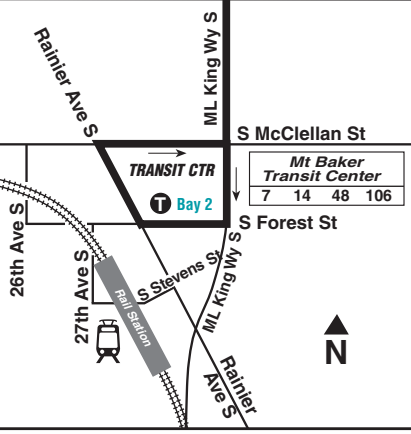

Accessible Formats

People with disabilities who need this information in accessible formats may call 206-477-6066 (voice) or WA Relay: 711.