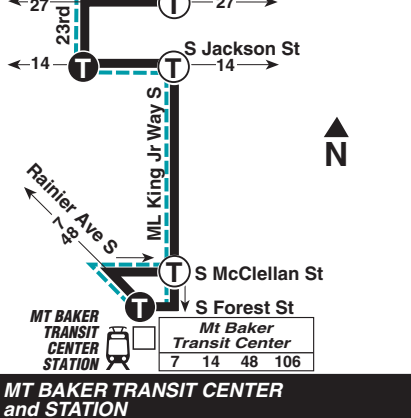

Snow/Emergency Service Servicio de emergencia/nieve

During most snow conditions, this route will operate via the snow routing shown in this timetable. In the rare event that Metro declares an emergency, it will not operate. Visit kingcounty.gov/metro/snow and sign up for Transit Alerts to stay informed during adverse conditions.

Durante la mayoría de las nevadas, esta ruta operará por la ruta designada que se muestra en este programa. En el caso poco frecuente que Metro declare una emergencia, no operará. Visite kingcounty.gov/metro/snow y regístrese para obtener Alertas de Tránsito y mantenerse informado durante las condiciones adversas.

MAP LEGEND / LEYENDA DEL MAPA

- Makes all regular stops. *Hace todas las paradas regulares.*
- Snow route. *Ruta de nieve.*
- TIME POINT / PUNTO DE TIEMPO: Street intersection from which departure times are shown on the schedules. *Intersección de la calle desde donde se muestran los horarios de salida.*
- TRANSFER POINT / PUNTO DE TRANSFERENCIA: Route intersection for transferring to indicated route(s). *Intersección de ruta para la transferencia para indicar la ruta o rutas.*
- TIME POINT & TRANSFER POINT / TIEMPO Y PUNTO DE TRANSFERENCIA
- Landmark. *El punto de referencia.*
- Streetcar. *Tranvía.*
- Light Rail. *Tren Ligero*

Holiday Information Información sobre feriados

The Sunday schedule shown in this timetable will be operated on the following holidays. *El horario de los domingos que aparece en este programa se aplicará para el siguiente feriados:*

- Memorial Day May 31
  Día de los Caídos 31 de mayo
- Independence Day (observed) July 5
  Día de la independencia (observado) 5 de julio
- Labor Day September 6
  Día del Trabajo 6 de septiembre

Timetable Symbol/ Símbolo del programa

‡ - Estimated time. *Tiempo estimado.*