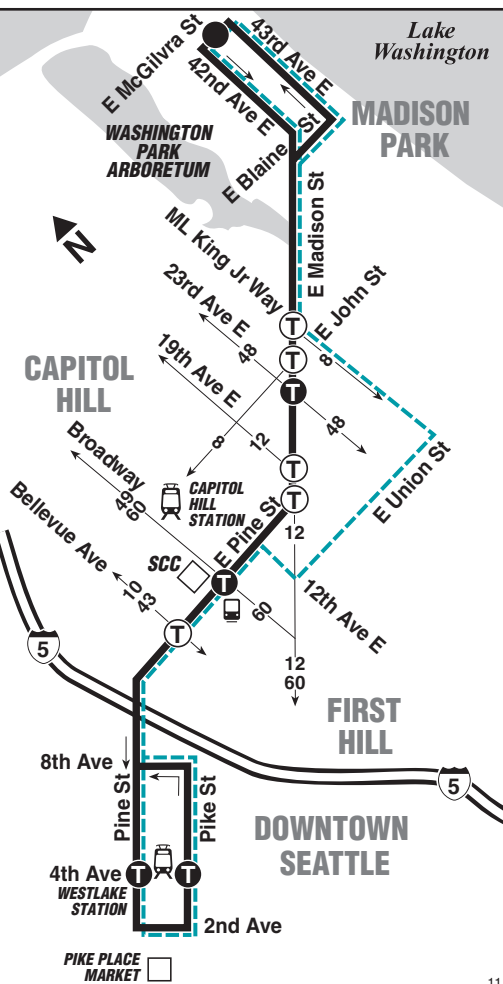

ORCA Card

Metro Transit and nine other Puget Sound transportation providers (Community Transit, Everett Transit, Kitsap Transit, Pierce Transit, Sound Transit, Seattle Streetcar, King County Water Taxi, the Seattle Center Monorail and Washington State Ferries) use a common fare-payment system called ORCA (One Regional Card for All). The ORCA card works as cash or a pass, and it automatically tracks the value of your fares and transfers, letting you move easily between the participating transportation systems.

Get your ORCA card online at www.orcacard.com, by phone at 1-888-988-6722 (ORCA) or WA Relay: 711 (1-888-889-6368), at ticket vending machines in Sounder and Link rail stations, or at one of the transit agency customer service offices. The ORCA website also provides information on how to use the card, as well as locations at which they can be reloaded with a new pass or additional cash.

Night Rider Tip

You can help drivers spot you when it is dark or during times of reduced visibility by wearing light-colored clothing and by standing in the most visible area of the bus stop. We don't want to miss you!

Seattle Department of Transportation

This route has improved service thanks to Seattle voters.

MAP LEGEND / LEYENDA DEL MAPA

- Makes all regular stops. *Hace todas las paradas regulares.*
- - - Snow route. *Ruta de nieve.*
- **TIME POINT / PUNTO DE TIEMPO:** Street intersection from which departure times are shown on the schedules. *Intersección de la calle desde donde se muestran los horarios de salida.*
- ⊕ **TRANSFER POINT / PUNTO DE TRANSFERENCIA:** Route intersection for transferring to indicated route(s). *Intersección de ruta para la transferencia para indicar la ruta o rutas.*
- ⊕ **TIME POINT & TRANSFER POINT / TIEMPO Y PUNTO DE TRANSFERENCIA**
- Landmark. *El punto de referencia.*
- 🚊 Light Rail. *Tren Ligero*
- 🚋 Streetcar *Tranvía*