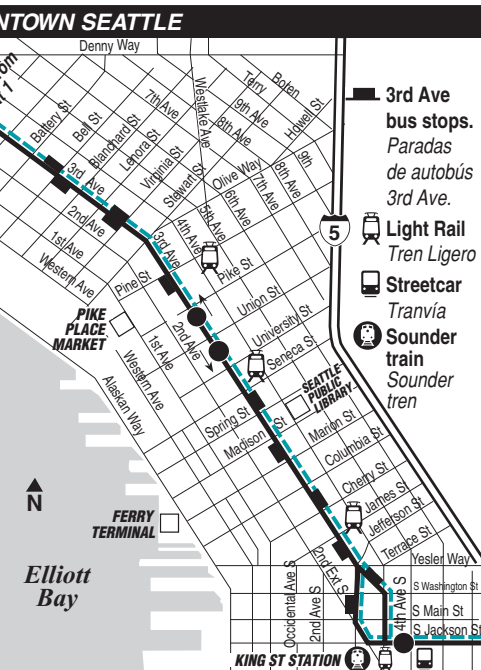

MAP LEGEND / LEYENDA DEL MAPA

- Makes all regular stops. *Hace todas las paradas regulares.*
- - - Snow route. *Ruta de nieve.*
- **TIME POINT / PUNTO DE TIEMPO:** Street intersection from which departure times are shown on the schedules. *Intersección de la calle desde donde se muestran los horarios de salida.*
- ⚡ **TRANSFER POINT / PUNTO DE TRANSFERENCIA:** Route intersection for transferring to indicated route(s). *Intersección de ruta para la transferencia para indicar la ruta o rutas.*
- ⚡ **TIME POINT & TRANSFER POINT / TIEMPO Y PUNTO DE TRANSFERENCIA**
- Landmark. *El punto de referencia.*

Holiday Information
Información sobre feriados

The Sunday schedule shown in this timetable will be operated on the following holidays. *El horario de los domingos que aparece en este programa se aplicará para el siguiente feriados:*

Memorial Day May 31
Día de los Caídos 31 de mayo

Independence Day (observed) July 5
Día de la independencia (observado) 5 de julio

Labor Day September 6
Día del Trabajo 6 de septiembre

14 WEEKDAY/Entre semana