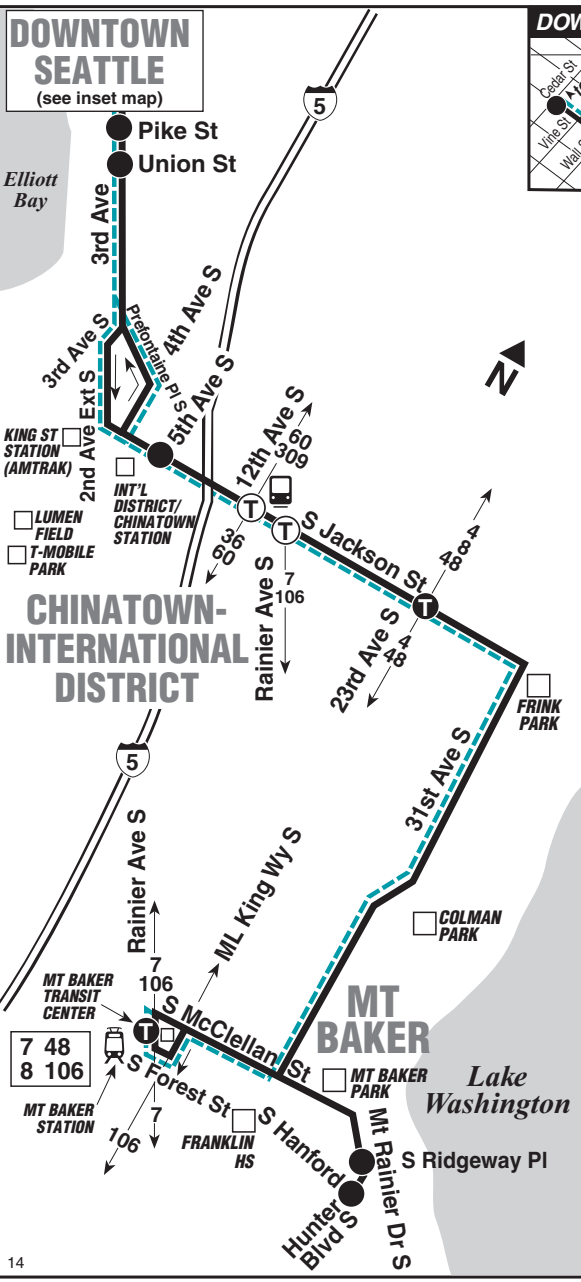

MAP LEGEND / LEYENDA DEL MAPA

- Makes all regular stops. *Hace todas las paradas regulares.*
- - - Snow route. *Ruta de nieve.*
- **TIME POINT / PUNTO DE TIEMPO:** Street intersection from which departure times are shown on the schedules. *Intersección de la calle desde donde se muestran los horarios de salida.*
- ⚡ **TRANSFER POINT / PUNTO DE TRANSFERENCIA:** Route intersection for transferring to indicated route(s). *Intersección de ruta para la transferencia para indicar la ruta o rutas.*
- ⚡ **TIME POINT & TRANSFER POINT / TIEMPO Y PUNTO DE TRANSFERENCIA**
- Landmark. *El punto de referencia.*

Holiday Information
Información sobre feriados

The Sunday schedule shown in this timetable will be operated on the following holidays. *El horario de los domingos que aparece en este programa se aplicará para el siguiente feriados:*

Memorial Day May 31
Día de los Caídos 31 de mayo

Independence Day (observed) July 5
Día de la independencia (observado) 5 de julio

Labor Day September 6
Día del Trabajo 6 de septiembre

14 WEEKDAY/Entre semana