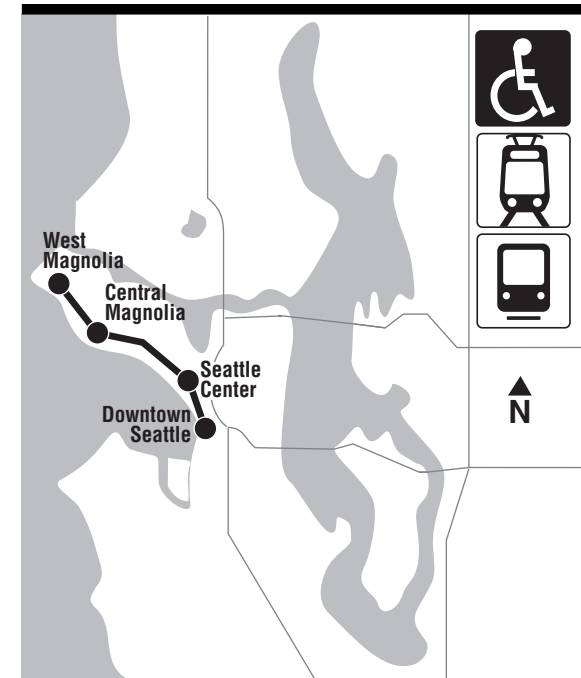

AM – Lighter Type PM – Darker Type

24

(Route 19 suspended)

Magnolia, Seattle Center, Downtown Seattle

March 20 thru September 17, 2021

Del 20 de marzo al 17 de septiembre de 2021

Night Stop Program

For your added safety at night, you may request to exit the bus at a location along your route other than a regular bus stop. To do so, please go to the front of the bus and ask your driver at least one block before your desired stop. Safety considerations will determine if the driver can comply with your request. Night Stop service is available only from 8 pm to 5 am and is for dropping off riders only. Night Stop is not provided in downtown Seattle.