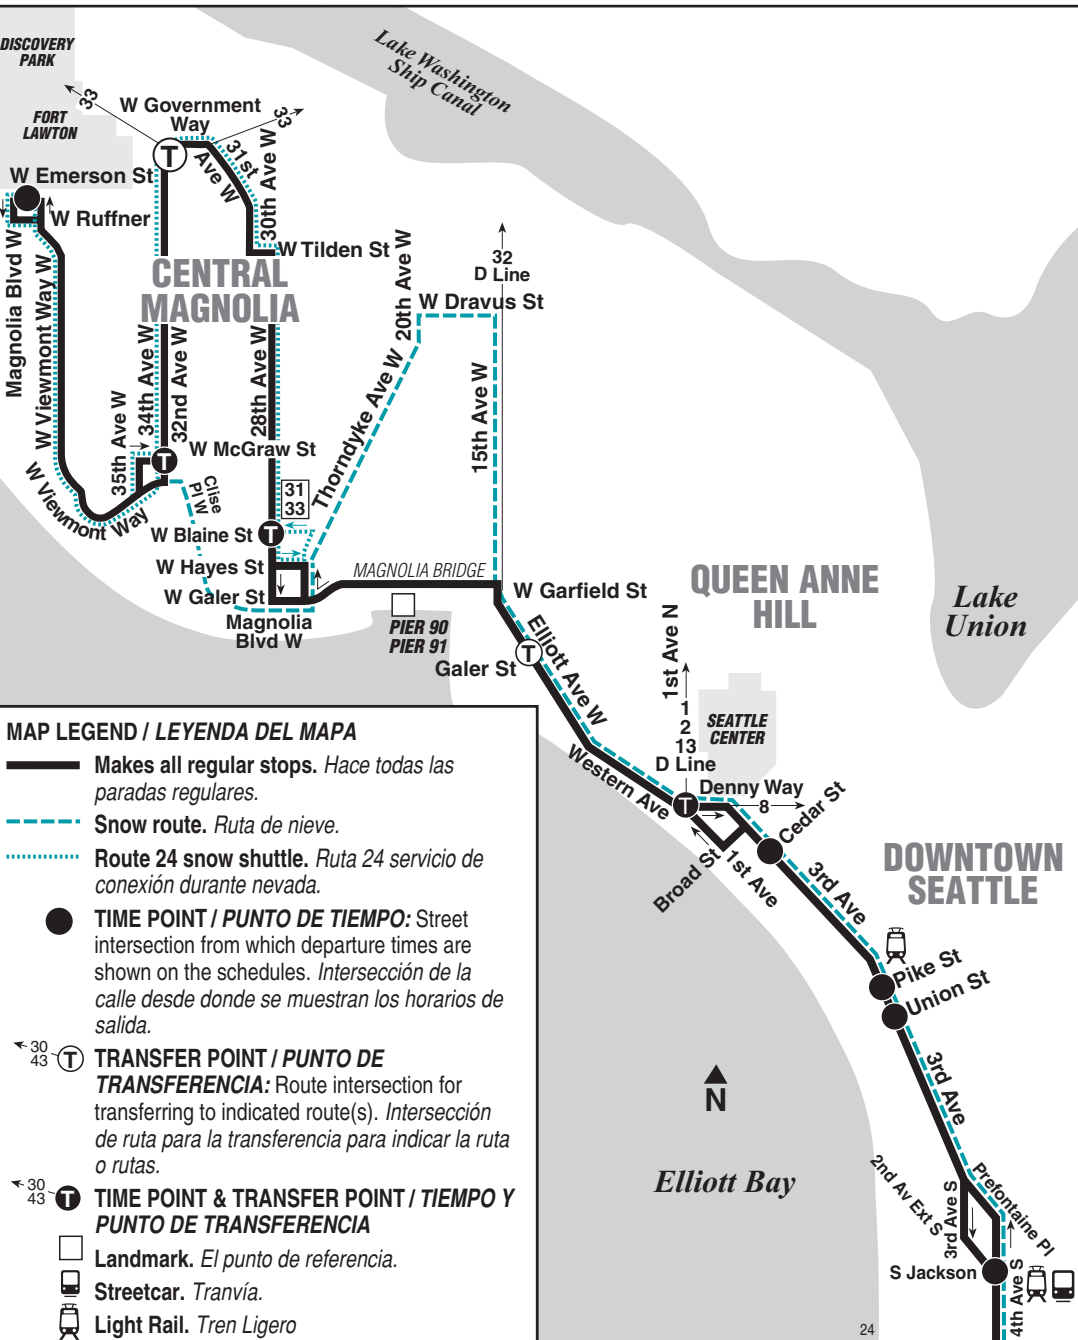

24 WEEKDAY/Entre semana

To DOWNTOWN →

West Magnolia	Central Magnolia	Seattle Center	Downtown Seattle	To Route
W Emerson St & Magnolia Blvd W Stop #20530	34th Ave W & W McGraw St Stop #24260	28th Ave W & W Blaine St Stop #20700	3rd Ave & Cedar St Stop #2220	3rd Ave & Pike St Stop #433
5:16	5:21	5:35	5:45	5:50
5:46	5:51	6:05	6:15	6:20
6:01	6:06	6:20	6:30	6:35
6:27	6:32	6:48	7:00	7:06
6:41	6:47	7:03	7:15	7:21
7:06	7:12	7:28	7:40	7:46
7:24	7:30	7:46	7:58	8:04
7:39	7:45	8:01	8:13	8:19
7:54	8:00	8:16	8:28	8:34
8:09	8:15	8:31	8:43	8:49
8:40	8:46	9:02	9:14	9:20
9:13	9:18	9:33	9:44	9:50
9:43	9:48	10:03	10:14	10:20
10:14	10:19	10:32	10:43	10:49
10:44	10:49	11:02	11:13	11:20
11:14	11:19	11:32	11:43	11:50
11:44	11:49	12:02	12:13	12:20
12:14	12:19	12:32	12:43	12:50
12:44	12:49	1:02	1:13	1:20
1:14	1:19	1:32	1:43	1:50
1:44	1:49	2:02	2:13	2:20
2:12	2:17	2:30	2:43	2:50
2:43	2:48	3:01	3:14	3:21
3:12	3:17	3:30	3:43	3:50
3:39	3:44	3:58	4:13	4:20
4:11	4:17	4:31	4:46	4:53
4:41	4:47	5:01	5:16	5:23
5:10	5:16	5:30	5:45	5:52
5:42	5:48	6:02	6:15	6:22
6:06	6:11	6:25	6:38	6:45
6:40	6:45	6:58	7:08	7:14
7:10	7:15	7:28	7:38	7:44
7:41	7:46	7:59	8:08	8:14
8:11	8:16	8:29	8:38	8:44
8:43	8:48	9:00	9:09	9:15
9:13	9:18	9:30	9:39	9:45
—	9:49	10:00	10:09	10:14
—	10:50	11:00	11:09	11:14
—	11:50	12:00	12:09	12:14

To MAGNOLIA →

Downtown Seattle	Seattle Center	Central Magnolia	West Magnolia
4th Ave S & S Jackson St (Island stop) Stop #619	3rd Ave & Union St Stop #570	Denny Way & Queen Anne Ave N Stop #19440	28th Ave W & W Blaine St Stop #20890
5:29	5:34	5:42	5:50
5:57	6:04	6:13	6:23
6:24	6:33	6:42	6:52
6:55	7:04	7:13	7:23
7:25	7:34	7:43	7:53
7:56	8:05	8:14	8:23
8:26	8:34	8:43	8:52
8:56	9:04	9:13	9:22
9:27	9:35	9:44	9:53
9:57	10:05	10:14	10:22
10:28	10:36	10:45	10:53
10:57	11:05	11:14	11:22
11:29	11:37	11:46	11:54
11:59	12:07	12:16	12:24
12:29	12:37	12:46	12:55
12:59	1:07	1:17	1:26
1:29	1:37	1:47	1:56
1:58	2:06	2:16	2:25
2:28	2:37	2:47	2:56
2:58	3:07	3:17	3:26
3:27	3:36	3:46	3:55
3:45	3:54	4:04	4:13
4:13	4:22	4:32	4:41
4:27	4:36	4:46	4:55
4:36	4:45	4:55	5:04
4:51	5:00	5:10	5:19
5:04	5:13	5:23	5:32
5:32	5:41	5:51	6:00
6:02	6:09	6:18	6:27
6:17	6:24	6:33	6:42
6:46	6:53	7:02	7:11
7:15	7:22	7:31	7:39
7:44	7:51	8:00	8:08
8:15	8:21	8:30	8:37
8:45	8:51	9:00	9:08
9:45	9:51	10:00	10:08
10:46	10:51	10:59	11:07
11:46	11:51	11:59	12:07

AM – Lighter Type PM – Darker Type

AM – Lighter Type PM – Darker Type

Seattle Department of Transportation These routes have improved service thanks to Seattle voters.

Metro Customer Service
206-553-3000

Metro Website / Trip Planner
kingcounty.gov/metro

Snow/Emergency Service Servicio de emergencia/nieve