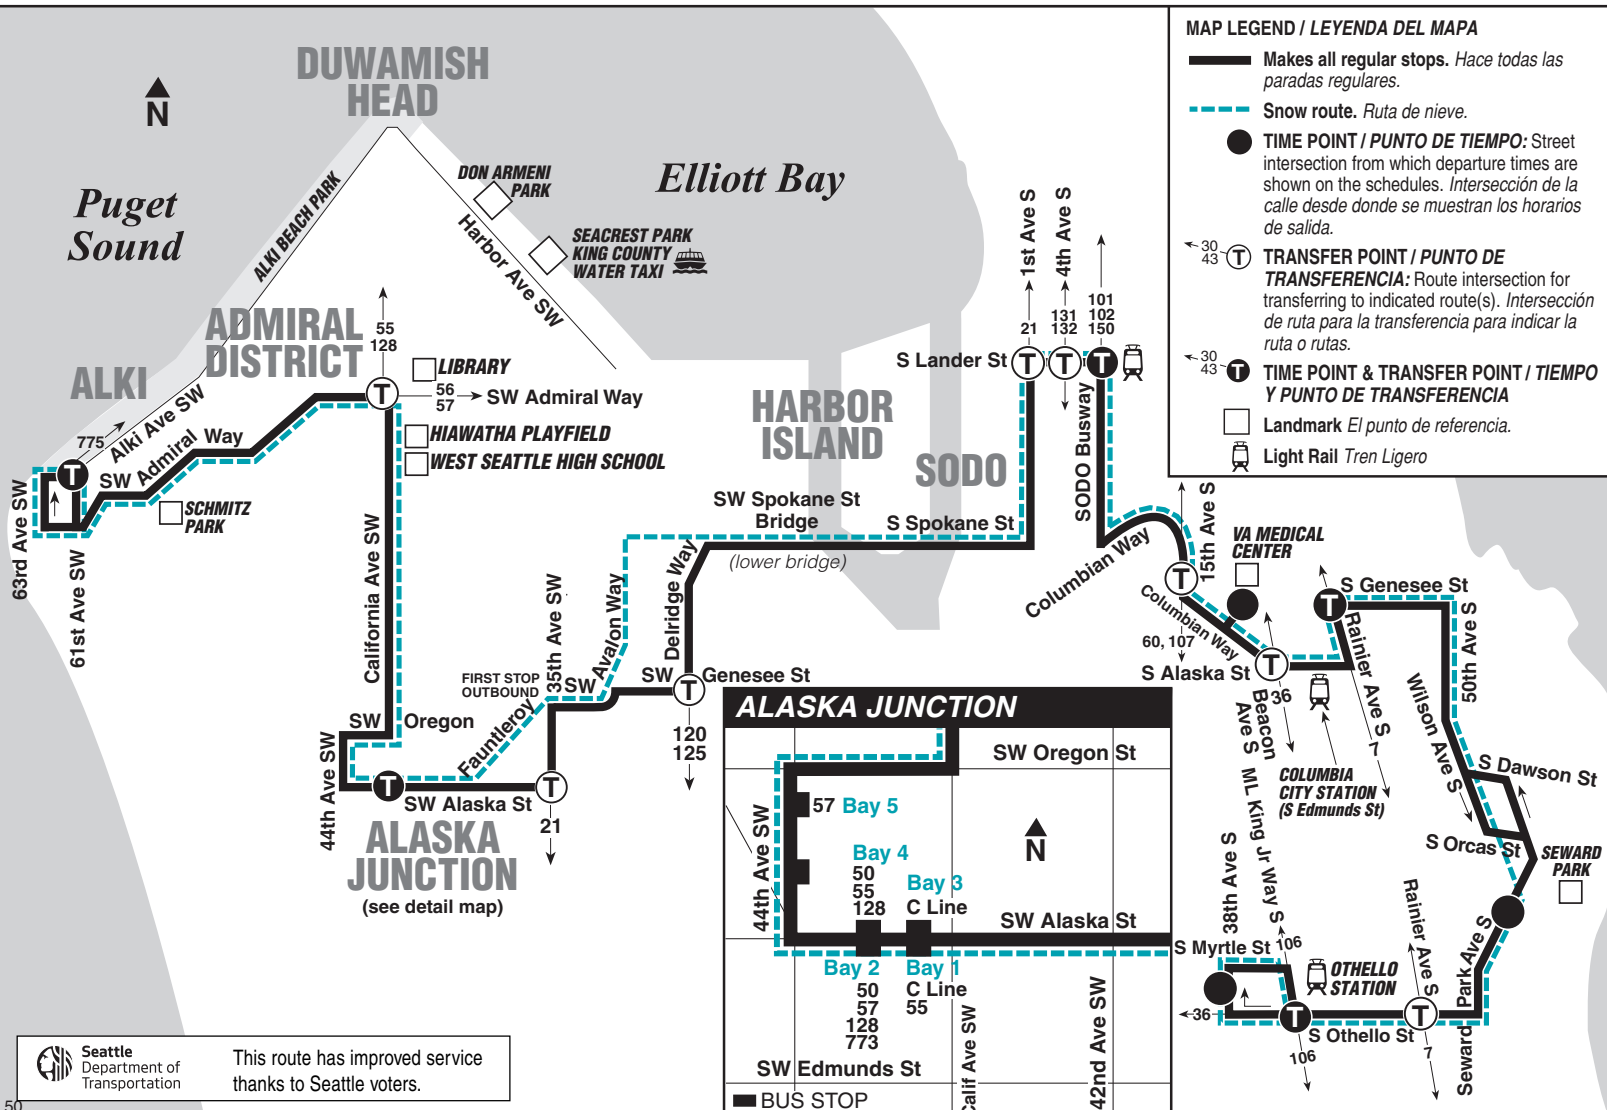

50 WEEKDAY/Entre semana

To SODO, ALKI →

	Seward Park	Columbia City	Beacon Hill	SODO	Alaska Jct Bay 4	Alki	
	38th Ave S & S Myrtle St	Seward Park Ave S & Wilson Ave S	Rainier Ave S & S Genesee St	VA Medical Center	SODO Busway & S Lander St	44th Ave SW & SW Alaska St	Alki Ave SW & 61st Ave SW
	Stop #45648	Stop #34690	Stop #8760	Stop #30453	Stop #99254	Stop #32011	Stop #14960
5:11	5:17	5:25	5:31	5:39	5:58	6:12	
5:40	5:46	5:55	6:01	6:09	6:28	6:42	
6:08	6:15	6:24	6:30	6:39	7:00	7:15	
6:39	6:46	6:55	7:01	7:10	7:31	7:47	
7:09	7:16	7:25	7:32	7:41	8:02	8:18	
7:29	7:36	7:45	7:52	8:01	8:23	8:39	
7:49	7:56	8:05	8:12	8:21	8:43	8:59	
8:06	8:13	8:22	8:29	8:38	9:00	9:17	
8:26	8:33	8:42	8:49	8:58	9:20	9:37	
8:46	8:53	9:02	9:09	9:18	9:40	9:57	
9:07	9:14	9:23	9:30	9:39	10:01	10:18	
9:26	9:33	9:42	9:49	9:58	10:20	10:37	
9:58	10:05	10:14	10:20	10:29	10:51	11:08	
10:28	10:35	10:44	10:50	10:59	11:21	11:38	
10:57	11:04	11:13	11:20	11:29	11:51	12:08	
11:28	11:35	11:44	11:51	12:00	12:21	12:38	
11:58	12:05	12:14	12:21	12:30	12:51	1:08	
12:28	12:35	12:44	12:51	1:00	1:21	1:38	
12:58	1:05	1:14	1:21	1:30	1:51	2:08	
1:17	1:24	1:33	1:40	1:49	2:11	2:28	
1:37	1:44	1:53	2:00	2:09	2:31	2:48	
1:57	2:04	2:13	2:20	2:29	2:51	3:08	
2:18	2:25	2:34	2:41	2:50	3:12	3:29	
2:37	2:44	2:54	3:01	3:10	3:32	3:50	
2:57	3:04	3:14	3:21	3:30	3:52	4:10	
3:17	3:24	3:34	3:41	3:50	4:12	4:30	
3:37	3:45	3:55	4:02	4:11	4:33	4:51	
3:57	4:05	4:15	4:22	4:31	4:53	5:11	
4:16	4:24	4:34	4:41	4:50	5:13	5:31	
4:36	4:44	4:54	5:01	5:10	5:33	5:53	
4:56	5:04	5:14	5:21	5:30	5:53	6:12	
5:25	5:33	5:43	5:50	5:59	6:22	6:40	
5:57	6:05	6:14	6:21	6:30	6:52	7:10	
6:27	6:35	6:44	6:51	7:00	7:23	7:41	
6:59	7:07	7:14	7:21	7:30	7:50	8:07	
7:29	7:35	7:44	7:51	7:59	8:18	8:35	
7:59	8:05	8:14	8:21	8:29	8:48	9:04	
8:29	8:35	8:44	8:51	8:59	9:18	9:34	
8:59	9:05	9:14	9:21	9:29	9:48	10:04	
9:47	9:53	10:01	10:07	10:15	10:33	10:47	
10:31	10:37	10:45	10:51	10:59	11:17	11:31	
11:16	11:22	11:30	11:36	11:44	12:02	12:16	
12:03	12:09	12:17	12:23	12:31	12:49	1:03