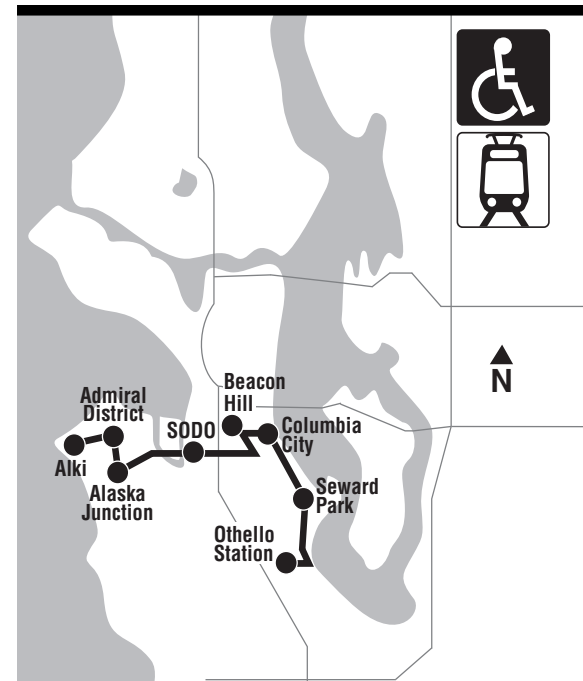

*Income Qualified *Ingresos que reúnan los requisitos

Metro Customer Service
206-553-3000

Metro Website / Trip Planner
kingcounty.gov/metro

50

Alki, Admiral District, Alaska Junction, SODO, VA Medical Center, Beacon Hill, Columbia City, Seward Park, Othello Station

March 20 thru September 17, 2021
Del 20 de marzo al 17 de septiembre de 2021

King County
METRO
Moving forward together

50 SUNDAY/domingo

To SODO, ALKI →

See other side for timepoint bus stop numbers.

Columbia City	SODO	Alaska Jct Bay 4	Alki	
38th Ave S & S Myrtle St	Rainier Ave S & S Genesee St	SODO Busway & S Lander St	44th Ave SW & SW Alaska St	Alki Ave SW & 61st Ave SW
6:32	6:46	6:59	7:13	7:26
7:01	7:15	7:28	7:43	7:56
7:30	7:44	7:57	8:13	8:26
7:59	8:13	8:26	8:43	8:56
8:29	8:43	8:56	9:14	9:27
9:00	9:14	9:27	9:45	9:58
9:29	9:43	9:57	10:15	10:29
10:00	10:14	10:28	10:46	11:00
10:30	10:44	10:58	11:16	11:30
11:00	11:14	11:28	11:46	12:00
11:29	11:43	11:57	12:16	12:30
11:57	12:12	12:27	12:46	1:01
12:28	12:43	12:57	1:16	1:32
12:59	1:14	1:28	1:46	2:02
1:29	1:44	1:58	2:16	2:32

(continued in next column →)

To SODO, ALKI →

Columbia City	SODO	Alaska Jct Bay 4	Alki	
38th Ave S & S Myrtle St	Rainier Ave S & S Genesee St	SODO Busway & S Lander St	44th Ave SW & SW Alaska St	Alki Ave SW & 61st Ave SW
9:32	9:45	9:57	10:14	10:29
10:02	10:15	10:27	10:44	10:59
10:32	10:45	10:57	11:14	11:27
11:02	11:15	11:27	11:44	11:57
11:32	11:45	11:57	12:14	12:26
12:05	12:18	12:29	12:44	12:56