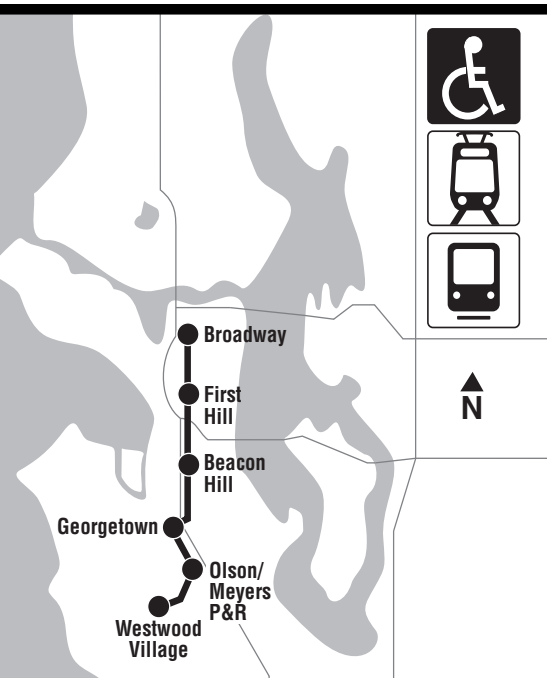

See other side, beneath timepoints, for bus stop numbers.

How to Pay

At all times, pay your fare when you board the bus. Pay with cash (exact fare); drivers do not carry change), ticket or with a convenient regional ORCA card. Show your activated Transit GO Ticket (mobile ticket) or valid transfer to the driver. Metro transfers are valid on Metro, only. See "How to pay" on Metro's website for more information.

60

Westwood Village, White Center, Olson/Meyers P&R, Georgetown, Beacon Hill, First Hill, Broadway

March 20 thru September 17, 2021
Del 20 de marzo al 17 de septiembre de 2021

To WESTWOOD VILLAGE →

Broadway		First Hill	Beacon Hill Station	George-town	South Park	Westwood Village	
10th Ave E & E Mercer St	Broadway & E Pine St	Jefferson St	9th Ave & S Jackson St	12th Ave S & S Lander St	13th Ave S & S Bailey St	14th Ave S & S Cloverdale St	25th Ave SW & SW Trenton St
5:40	5:43	5:49	5:53	5:58	6:09	6:14	6:31
6:10	6:13	6:19	6:23				