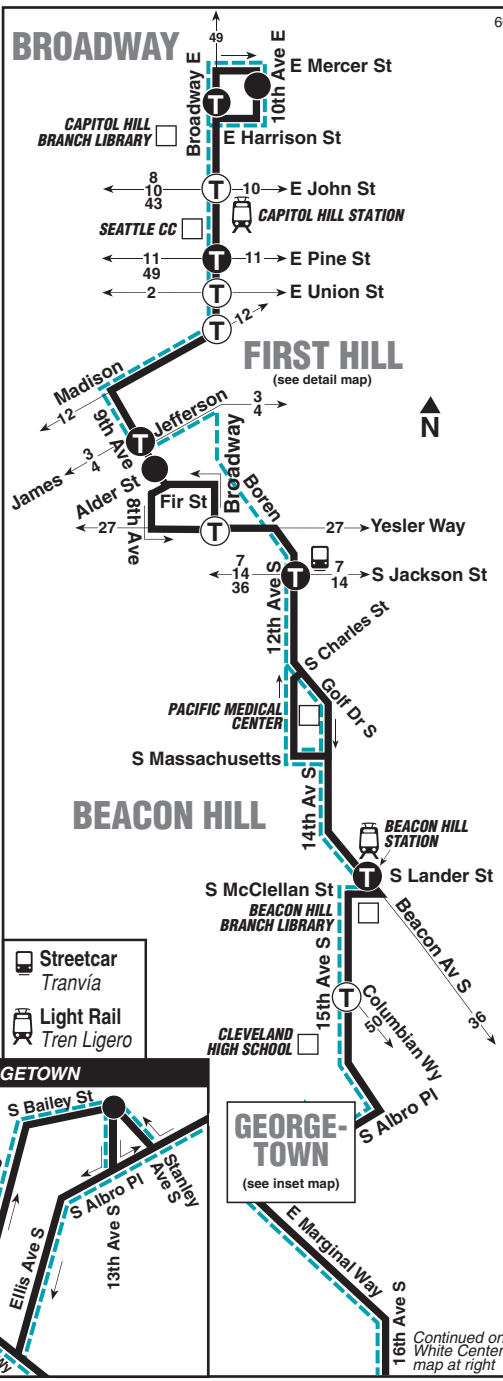

60

Westwood Village, White Center, Olson/Meyers P&R, Georgetown, Beacon Hill, First Hill, Broadway

March 20 thru September 17, 2021
Del 20 de marzo al 17 de septiembre de 2021

To WESTWOOD VILLAGE →

Broadway		First Hill	Beacon Hill Station	George-town	South Park	Westwood Village	
10th Ave E & E Mercer St	Broadway & E Pine St	Jefferson St	9th Ave & S Jackson St	12th Ave S & S Lander St	13th Ave S & S Bailey St	14th Ave S & S Cloverdale St	25th Ave SW & SW Trenton St
5:40	5:43	5:49	5:53	5:58	6:09	6:14	6:31
6:10	6:13	6:19	6:23				