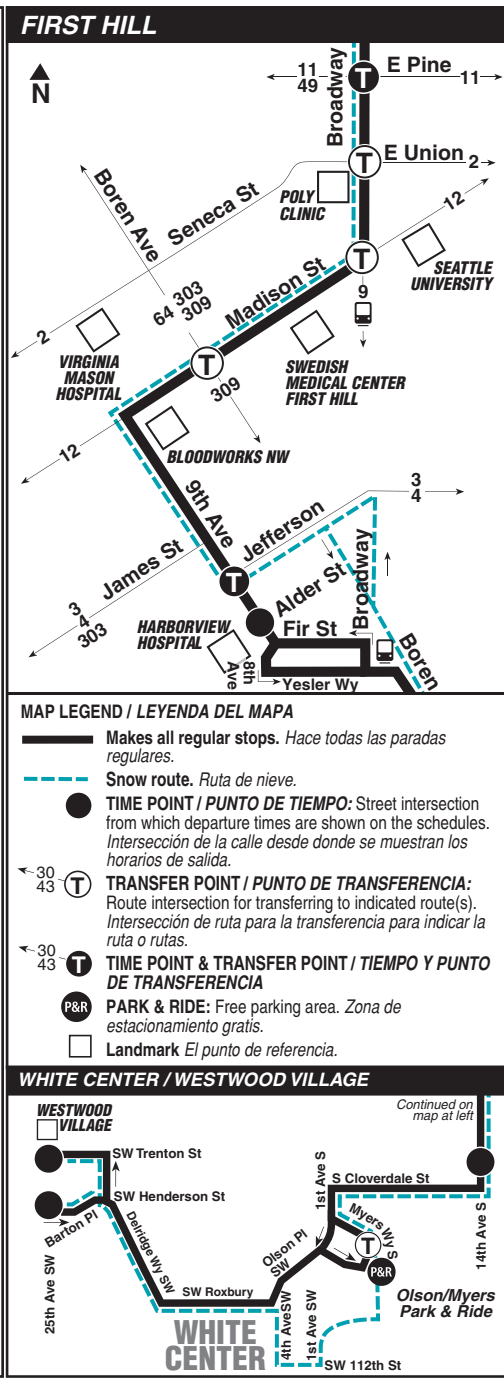

60

Westwood Village, White Center, Olson/Meyers P&R, Georgetown, Beacon Hill, First Hill, Broadway

March 20 thru September 17, 2021
Del 20 de marzo al 17 de septiembre de 2021

To WESTWOOD VILLAGE →

Broadway		First Hill	Beacon Hill Station	George-town	South Park	Westwood Village	
10th Ave E & E Mercer St	Broadway & E Pine St	Jefferson St	9th Ave & S Jackson St	12th Ave S & S Lander St	13th Ave S & S Bailey St	14th Ave S & S Cloverdale St	25th Ave SW & SW Trenton St
5:40	5:43	5:49	5:53	5:58	6:09	6:14	6:31
6:10	6:13	6:19	6:23				