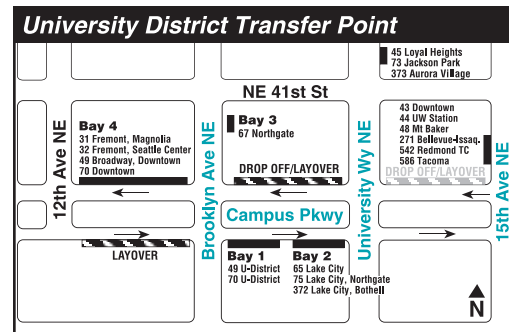

Link Light Rail

Transfers to/from Link can be made at UW Station on Montlake Blvd NE at NE Pacific St.

Link operates every 12 minutes during weekday morning and afternoon rush hour periods, every 15 minutes during off-peak periods and on weekends, and every 30 minutes during late night hours. Please refer to Sound Transit's *Transit Guide* for complete schedule information, or visit their website at soundtransit.org.