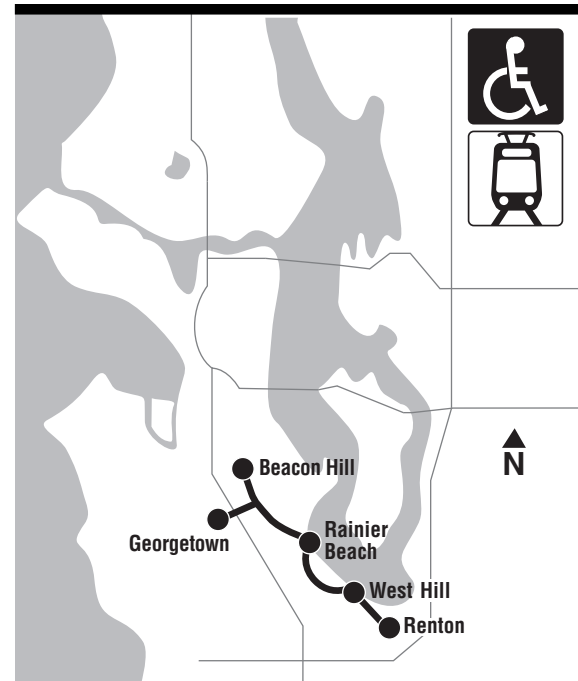

Pague su pasaje al abordar el autobús. Pague en efectivo (cantidad exacta; los conductores no tienen cambio), con tarjeta regional ORCA o muestre su boleto. Muestre su Transit GO Ticket activado (boleto electrónico) o su boleto transferible al conductor. Las transferencias son válidas sólo en Metro. Para mayor información, vea "Cómo pagar" en la página web de Metro.

What To Pay

Cuánto pagar

Adults (19 and older) <i>Adultos</i> (19 años y mayor)	$2.75
Youth (6-18 yrs) <i>Jóvenes</i> (6-18 años)	$1.50
ORCA LIFT Fare* <i>Tarifa ORCA LIFT*</i>	$1.50
RRFP cardholders (registered seniors, Medicare, disabled) <i>Titulares de tarjetas RRFP</i> (personas mayores registradas, Medicare, discapacitados)	$1.00
Children (thru age 5) Four may ride free with person paying adult fare <i>Niños</i> (hasta los 5 años) Pueden viajar hasta cuatro con una persona que pague la tarifa de adulto.	

*Income Qualified *Ingresos que reúnan los requisitos

Interpreter - 206-553-3000
Intérprete 口譯員 Переводчик
مترجم Thông dịch viên 통역관
Перекладач Soomaali ስተርጋሚ

107

Beacon Hill, Georgetown, Rainier Beach, West Hill, Renton

March 20 thru September 17, 2021
Del 20 de marzo al 17 de septiembre de 2021

King County METRO
Moving forward together

Need more information or assistance?

- Visit Metro online at kingcounty.gov/metro
- Call Metro's Customer Information Office, 206-553-3000, Monday-Friday except for major/county holidays.
  - 6 a.m.–8 p.m. for trip planning and lost & found calls
  - 8 a.m.–5 p.m. for fare/pass information and customer comments

Transit Alerts

Metro offers an alert subscription service via email or text. You choose the route information you want and we will send it to you. Go to Metro's website to sign up.

Online Trip Planning

Use Metro's online Trip Planner to plan trips on scheduled service in King, Pierce and Snohomish counties. It provides details on transit stops, routes and schedules. Trip Planner itineraries do not include service disruptions and reroutes caused by weather, emergencies, traffic, events or construction.

Trip Planner includes Metro Transit, Pierce Transit, Community Transit, Everett Transit, ST Express buses, Link light rail, Sounder commuter rail, King County Water Taxi, Washington State Ferries, the Seattle Center Monorail, and Seattle Streetcar.
www.kingcounty.gov/tripplanner