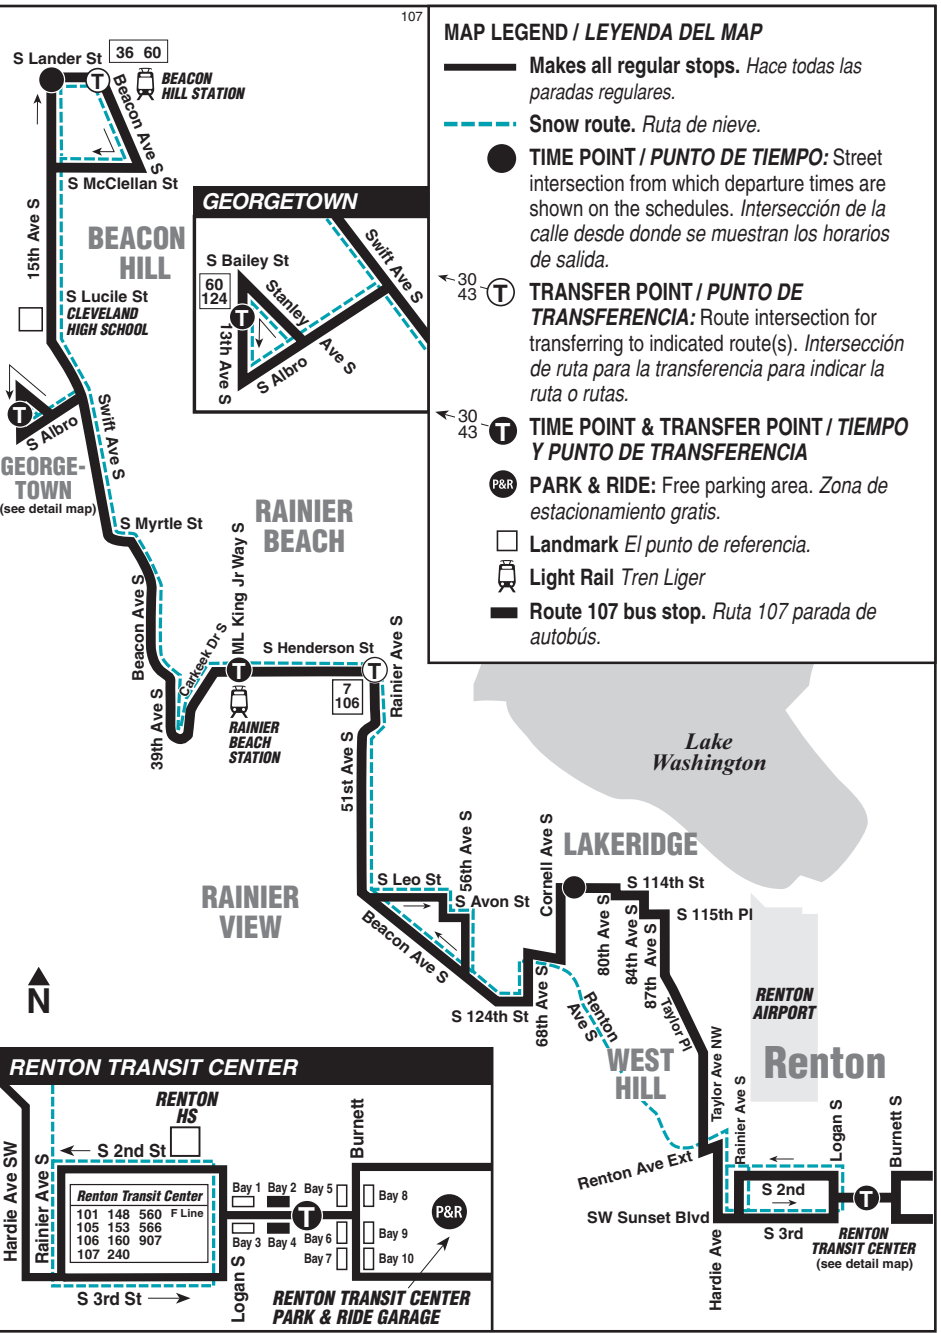

1. **MAP LEGEND / LEYENDA DEL MAP**
2. Makes all regular stops. *Hace todas las paradas regulares.*
   - Snow route. *Ruta de nieve.*
   - **TIME POINT / PUNTO DE TIEMPO:** Street intersection from which departure times are shown on the schedules. *Intersección de la calle desde donde se muestran los horarios de salida.*
   - **TRANSFER POINT / PUNTO DE TRANSFERENCIA:** Route intersection for transferring to indicated route(s). *Intersección de ruta para la transferencia para indicar la ruta o rutas.*
   - **TIME POINT & TRANSFER POINT / TIEMPO Y PUNTO DE TRANSFERENCIA**
   - **PARK & RIDE:** Free parking area. *Zona de estacionamiento gratis.*
   - Landmark *El punto de referencia.*
   - Light Rail *Tren Liger*
   - Route 107 bus stop. *Ruta 107 parada de autobús.*

107 WEEKDAY/Entre semana

To BEACON HILL →

Transit Ctr Bay 2	Lakeridge	Rainier Beach Station	Georgetown	Beacon Hill Station	LINK
Transit Ctr Rduwy & Burnett Ave S	S 114th St & Cornell Ave S	S Henderson St & ML King Jr Way S	13th Ave S & S Bailey St	S Lander St & 15th Ave S	Link light rail provides continuing service to downtown Seattle and the UW, or Seattle-Tacoma International Airport from Rainier Beach Station (ML King Way S & S Henderson St) or Beacon Hill Station (Beacon Ave S & S Lander St). Service operates approximately every 12 minutes during weekday peak periods, every 15 minutes during off-peak periods.
Stop #46477	Stop #45453	Stop #30170	Stop #41740	Stop #41890	
ROUTE 107					
4:55	5:07	5:22	5:34	5:46	
5:27	5:39	5:54	6:08	6:21	
5:45	5:57	6:12	6:26	6:39	
6:00	6:12	6:28	6:42	6:55	
6:15	6:27	6:43	6:57	7:10	
6:30	6:42	6:58	7:12	7:27	
6:45	6:57	7:13	7:27	7:42	
7:00	7:13	7:29	7:43	7:58	
7:15	7:28	7:44	7:58	8:13	
7:30	7:43	7:59	8:13	8:28	
7:45	7:58	8:14	8:28	8:43	
8:00	8:13	8:29	8:43	8:58	
8:15	8:28	8:44	8:58	9:13	
8:30	8:43	8:59	9:13	9:27	
8:45	8:58	9:14	9:28	9:42	
9:00	9:13	9:29	9:43	9:57	
9:15	9:28	9:44	9:58	10:12	
9:45	9:58	10:14	10:28	10:42	
10:15	10:28	10:44	10:58	11:12	
10:45	10:58	11:14	11:28	11:42	
11:15	11:28	11:44	11:58	12:12	
11:45	11:58	12:14	12:28	12:42	
12:15	12:28	12:44	12:58	1:12	
12:45	12:58	1:14	1:28	1:42	
1:15	1:28	1:44	1:58	2:12	
1:45	1:58	2:14	2:28	2:42	
2:15	2:28	2:44	2:58	3:12	
2:45	2:59	3:15	3:29	3:43	
3:15	3:29	3:45	3:59	4:13	
3:45	3:59	4:15	4:29	4:43	
4:00	4:14	4:30	4:44	4:58	
4:15	4:29	4:45	4:59	5:14	
4:30	4:44	5:00	5:14	5:29	
4:45	4:59	5:15	5:29	5:44	
5:00	5:14	5:30	5:44	5:59	
5:15	5:29	5:45	5:59	6:12	
5:30	5:44	6:00	6:13	6:26	
6:00	6:13	6:28	6:41	6:54	
6:30	6:43	6:58	7:11	7:24	
7:00	7:13	7:28	7:41	7:54	
7:30	7:43	7:58	8:11	8:23	
8:00	8:11	8:26	8:39	8:51	
8:30	8:41	8:56	9:09	9:21	
9:00	9:11	9:26	9:39	9:51	
9:30	9:44	9:59	10:11	10:23	
10:03	10:14	10:28	10:39	10:51	
10:33	10:44	10:58	11:09	11:21	
11:08	11:19	11:33	11:44	11:56	
11:50	12:01	12:15	12:26	12:38	

AM – Lighter Type   PM – Darker Type

107 WEEKDAY/Entre semana