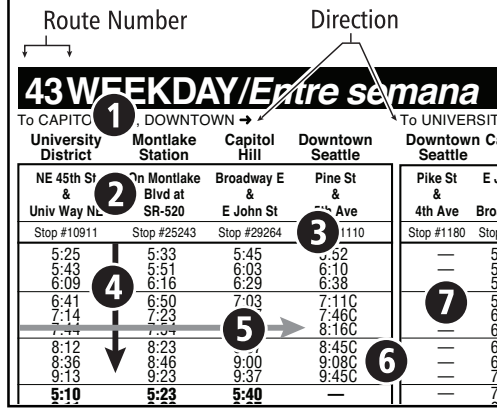

131, 132 SATURDAY/sábado

To DOWNTOWN SEATTLE →

Table with columns for Route, Burien Transit Ctr Bay 4, HMC Specialty Campus, Highland Park, South Park, Downtown Seattle, and To Route. It lists departure times for various bus routes.

131, 132 SATURDAY/sábado

To BURIEN →

Table with columns for Route, Downtown Seattle, South Park, Highland Park, HMC Specialty Campus, Burien Transit Ctr Bay 5, and To Route. It lists departure times for various bus routes.

How to Read a Schedule

- 1. Locate the WEEKDAY, SATURDAY, or SUNDAY schedule block for the day of travel.
2. Timepoints are select bus stops along the route that correspond to times listed under each location and to timepoint dots on the map.
3. Bus stop number.
4. Read down the column to find the time your bus leaves the timepoint.
5. Read across the row to find the time your bus arrives at the next timepoint.
6. If there is a symbol (letter or character) after a time, look for the explanation under the heading Timetable Symbols.
7. A dash in the column means the bus does not serve that timepoint.
8. Refer to the Special Service Information section for any changes in routing or other unique aspects of service on this route.

Online Trip Planning

Use Metro's online Trip Planner to plan trips on scheduled service in King, Pierce and Snohomish counties. It provides details on transit stops, routes and schedules.

Trip Planner includes Metro Transit, Pierce Transit, Community Transit, Everett Transit, ST Express buses, Link light rail, Sounder commuter rail, King County Water Taxi, Washington State Ferries, the Seattle Center Monorail, and Seattle Streetcar.