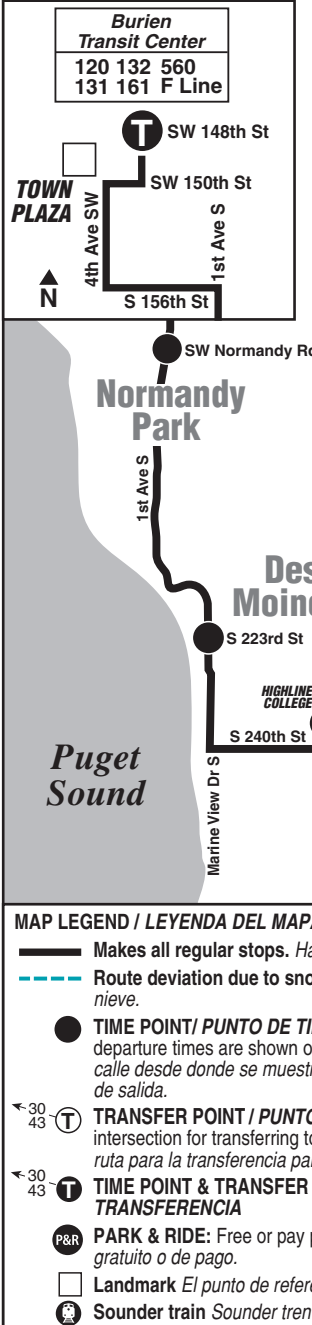

BURIEN

KENT

MAP LEGEND / LEYENDA DEL MAPA. Makes all regular stops. Route deviation due to snow. TIME POINT / PUNTO DE TIEMPO: Street intersection from which departure times are shown on the schedules.

165 WEEKDAY/Entre semana

To BURIEN ->

Table with 10 columns: Green River College, Kent Station Bay 9, Highline College, Des Moines, Normandy Park, Burien Transit Ctr Bay 1. Rows show departure times for various stops.

AM - Lighter Type PM - Darker Type