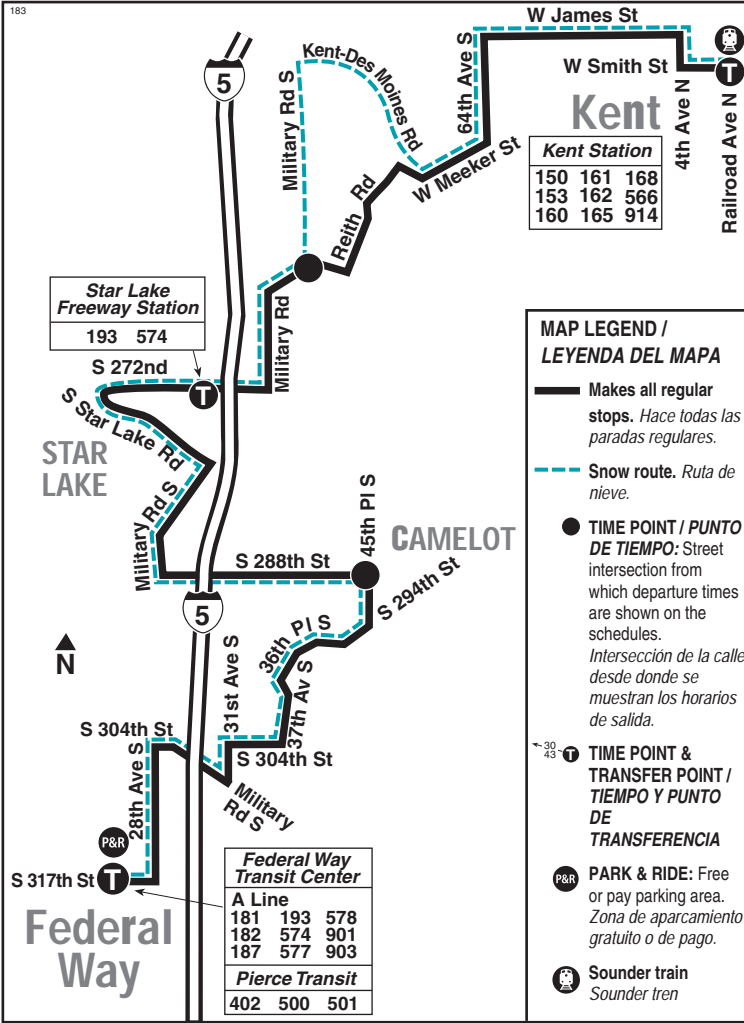

## Federal Way, Camelot, Star Lake, Kent

March 20 thru September 17, 2021

Del 20 de marzo al 17 de septiembre de 2021

 **King County**  
**METRO**  
Moving forward together

# 183 WEEKDAY/Entre semana

To STAR LAKE, KENT →

Federal Way Transit Ctr Bay 8    Camelot    Star Lake    Kent Station Bay 2 or 3

S 317th St & 23rd Ave S	S 288th St & 45th Pl S	On S 272nd St at I-5	Military Rd S & Reith Rd	Railroad Ave N & Pioneer St	To Route
Stop #80438	Stop #85964	Stop #47973	Stop #50703	Stop #57452	
5:23	5:34	5:43	5:47	5:57	153
5:53	6:04	6:13	6:17	6:27	153
6:33	6:44	6:53	6:57	7:07	153
6:54	7:05	7:14	7:18	7:28	153
7:27	7:38	7:47	7:51	8:02	153
8:01	8:13	8:22	8:26	8:37	153
8:31	8:43	8:52	8:56	9:07	153
9:01	9:13	9:22	9:26	9:37	153
9:31	9:43	9:52	9:56	10:07	153
10:01	10:13	10:22	10:26	10:38	153
10:31	10:43	10:52	10:56	11:08	153
11:01	11:13	11:22	11:26	11:38	153
11:31	11:43	11:52	11:56	12:08	153
12:00	12:12	12:21	12:25	12:39	153
12:30	12:42	12:51	12:55	1:09	153
1:01	1:13	1:21	1:25	1:39	153
1:25	1:37	1:46	1:50	2:04	153
1:56	2:09	2:18	2:22	2:35	153
2:26	2:39	2:48	2:52	3:05	153
2:56	3:09	3:18	3:22	3:35	153
3:25	3:38	3:47	3:51	4:03	153
3:56	4:08	4:17	4:21	4:33	153
4:31	4:43	4:52	4:56	5:08	153
5:01	5:13	5:22	5:26	5:38	153
5:31	5:43	5:52	5:56	6:08	153
6:06	6:16	6:24	6:27	6:38	153
6:34	6:44	6:52	6:55	7:06	153
7:20	7:30	7:38	7:41	7:52	
8:20	8:30	8:38	8:41	8:52	
9:20	9:30	9:38	9:41	9:52	