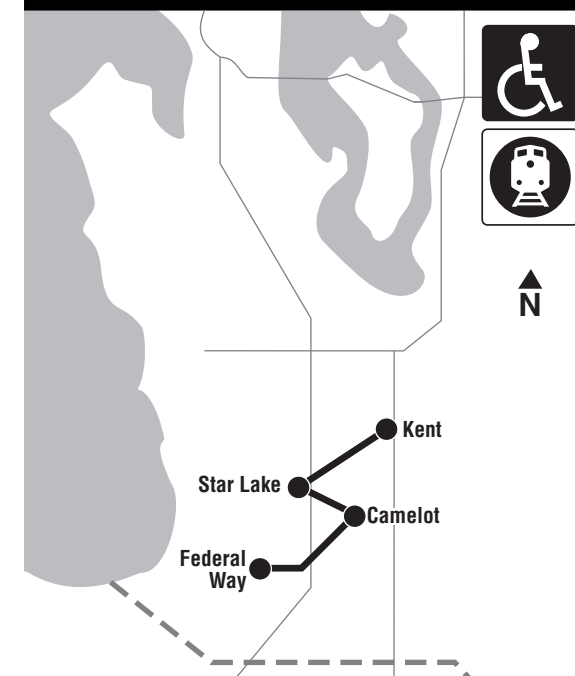

# 183 SATURDAY/sábado

To FEDERAL WAY →

Kent Station Bay 9	Star Lake	Camelot	Federal Way Transit Ctr Bay 1
Railroad Ave N & Pioneer St	Military Rd S & Reith Rd	On S 272nd St at I-5	S 288th St & 45th Pl S
Stop #57459	Stop #53526	Stop #53538	Stop #85902
8:25	8:33	8:38	8:46
8:55	9:03	9:08	9:16
9:24	9:32	9:37	9:45
9:54	10:02	10:07	10:15
10:24	10:32	10:37	10:45
10:54	11:02	11:07	11:15
11:24	11:32	11:37	11:45
11:54	<b>12:02</b>	<b>12:07</b>	<b>12:15</b>
<b>12:24</b>	<b>12:32</b>	<b>12:37</b>	<b>12:45</b>
12:54	1:02	1:07	1:15
1:24	1:32	1:37	1:45
1:54	2:02	2:07	2:15
2:24	2:32	2:37	2:45
2:54	3:02	3:07	3:15
3:24	3:32	3:37	3:45
3:54	4:02	4:07	4:15
4:24	4:32	4:37	4:45
4:55	5:03	5:08	5:16
5:25	5:33	5:38	5:46
5:55	6:03	6:08	6:16

## Federal Way, Camelot, Star Lake, Kent

March 20 thru September 17, 2021

Del 20 de marzo al 17 de septiembre de 2021

 **King County**  
**METRO**  
Moving forward together

## Online Trip Planning

Use Metro's online Trip Planner to plan trips on scheduled service in King, Pierce and Snohomish counties. It provides details on transit stops, routes and schedules. Trip Planner itineraries do not include service disruptions and reroutes caused by weather, emergencies, traffic, events or construction.

Trip Planner includes Metro Transit, Pierce Transit, Community Transit, Everett Transit, ST Express buses, Link light rail, Sounder commuter rail, King County Water Taxi, Washington State Ferries, the Seattle Center Monorail, and Seattle Streetcar.  
[www.kingcounty.gov/tripplanner](http://www.kingcounty.gov/tripplanner)