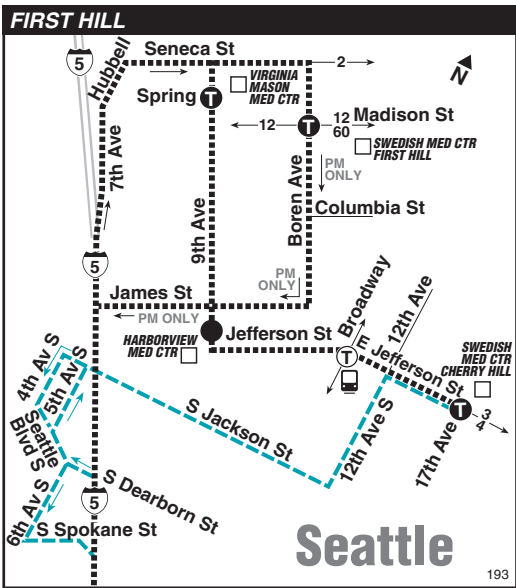

193

Federal Way, Star Lake, Kent-Des Moines Freeway Station, Tukwila P&R, First Hill

March 20 thru September 17, 2021

Del 20 de marzo al 17 de septiembre de 2021

King County
METRO

Moving forward together

- MAP LEGEND / LEYENDA DEL MAPA**
- Limited or no stops. Limitado o sin paradas
 - Snow route. Ruta de nieve.
 - TIME POINT / PUNTO DE TIEMPO: Street intersection from which departure times are shown on the schedules. Intersección de la calle desde donde se muestran los horarios de salida.
 - ← 30 43 T TIME POINT & TRANSFER POINT / TIEMPO Y PUNTO DE TRANSFERENCIA
 - P&R PARK & RIDE: Free or pay parking area. Zona de aparcamiento gratuito o de pago.
 - ☐ Streetcar Tranvía

To Federal Way: Stops on E Jefferson St at 17th Ave and 12th Ave; on Jefferson St at Broadway and 9th Ave; on 9th Ave at Spring St; on Boren Ave at Seneca St, Madison St and Columbia St; northbound on Interurban Ave S at 52nd Ave S and 48th Ave S; at I-5 & Kent-Des Moines Freeway Station; at Star Lake Freeway Station (I-5 & S 272nd); on S 317th St at 26th Ave S; at Federal Way Transit Center; on 23rd Ave S at S 320th St and Federal Way Park & Ride.