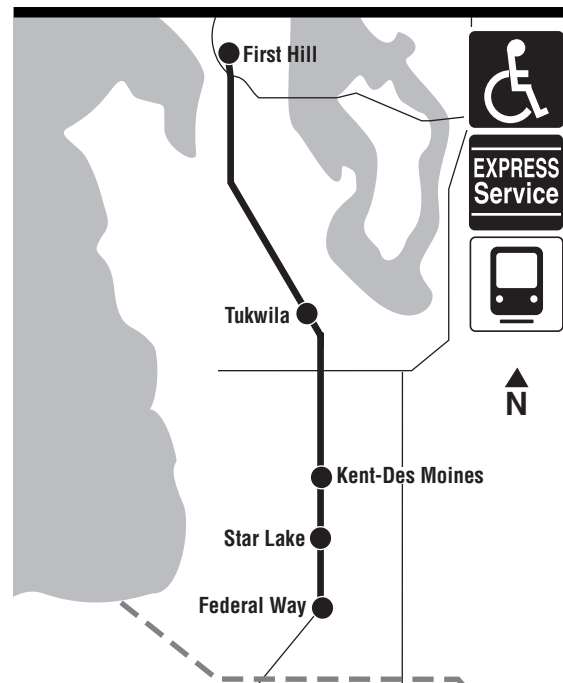

Interpreter - 206-553-3000
Intérprete 口譯員 Переводчик
مترجم Thông dịch viên 통역관
Перекладач Soomaali ስነተርጓሚ

More peak service

Funds from a partnership with Harborview, Swedish and Virginia Mason medical centers pay for two additional peak period trips every weekday, plus all service between the Star Lake Park & Ride and the Federal Way Transit Center.

193

Federal Way, Star Lake, Kent-Des Moines Freeway Station, Tukwila P&R, First Hill

March 20 thru September 17, 2021

Del 20 de marzo al 17 de septiembre de 2021

King County
METRO

Moving forward together

- MAP LEGEND / LEYENDA DEL MAPA**
- Limited or no stops. Limitado o sin paradas
 - Snow route. Ruta de nieve.
 - TIME POINT / PUNTO DE TIEMPO: Street intersection from which departure times are shown on the schedules. Intersección de la calle desde donde se muestran los horarios de salida.
 - ← 30 43 T TIME POINT & TRANSFER POINT / TIEMPO Y PUNTO DE TRANSFERENCIA
 - P&R PARK & RIDE: Free or pay parking area. Zona de aparcamiento gratuito o de pago.
 - ☐ Streetcar Tranvía

Express Service Information

To First Hill: Stops at Federal Way Park & Ride; on 23rd Ave S at S 319th Pl; Federal Way Transit Center; on S 317th St at 26th Ave S; Star Lake Freeway Station (I-5 at S 272nd St); at I-5 & Kent-Des Moines Freeway Station; southbound on Interurban Ave S at 48th Ave S; northbound on Interurban Ave S at 52nd Ave S; on Seneca St at 8th Ave; on 9th Ave at Spring St, Marion St, Cherry St and Jefferson St; and on E Jefferson St at Broadway, 12th Ave, 14th Ave and 17th Ave.

To Federal Way: Stops on E Jefferson St at 17th Ave and 12th Ave; on Jefferson St at Broadway and 9th Ave; on 9th Ave at Spring St; on Boren Ave at Seneca St, Madison St and Columbia St; northbound on Interurban Ave S at 52nd Ave S and 48th Ave S; at I-5 & Kent-Des Moines Freeway Station; at Star Lake Freeway Station (I-5 & S 272nd); on S 317th St at 26th Ave S; at Federal Way Transit Center; on 23rd Ave S at S 320th St and Federal Way Park & Ride.