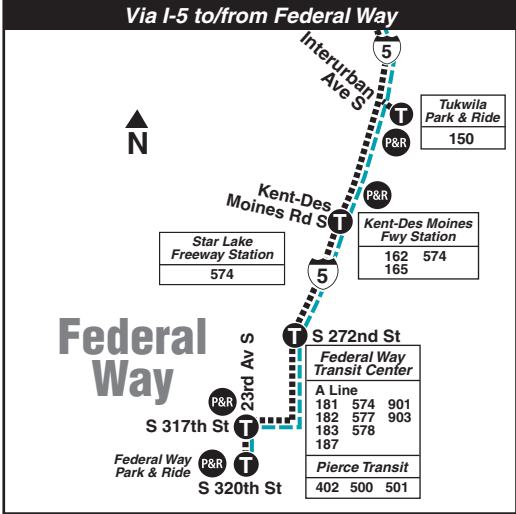

193

Federal Way, Star Lake, Kent-Des Moines Freeway Station, Tukwila P&R, First Hill

March 20 thru September 17, 2021

Del 20 de marzo al 17 de septiembre de 2021

King County
METRO

Moving forward together

- MAP LEGEND / LEYENDA DEL MAPA**
- Limited or no stops. Limitado o sin paradas
 - Snow route. Ruta de nieve.
 - TIME POINT / PUNTO DE TIEMPO: Street intersection from which departure times are shown on the schedules. Intersección de la calle desde donde se muestran los horarios de salida.
 - ← 30 43 T TIME POINT & TRANSFER POINT / TIEMPO Y PUNTO DE TRANSFERENCIA
 - P&R PARK & RIDE: Free or pay parking area. Zona de aparcamiento gratuito o de pago.
 - ☐ Streetcar Tranvía

Express Service Information

To First Hill: Stops at Federal Way Park & Ride; on 23rd Ave S at S 319th Pl; Federal Way Transit Center; on S 317th St at 26th Ave S; Star Lake Freeway Station (I-5 at S 272nd St); at I-5 & Kent-Des Moines Freeway Station; southbound on Interurban Ave S at 48th Ave S; northbound on Interurban Ave S at 52nd Ave S; on Seneca St at 8th Ave; on 9th Ave at Spring St, Marion St, Cherry St and Jefferson St; and on E Jefferson St at Broadway, 12th Ave, 14th Ave and 17th Ave.

To Federal Way: Stops on E Jefferson St at 17th Ave and 12th Ave; on Jefferson St at Broadway and 9th Ave; on 9th Ave at Spring St; on Boren Ave at Seneca St, Madison St and Columbia St; northbound on Interurban Ave S at 52nd Ave S and 48th Ave S; at I-5 & Kent-Des Moines Freeway Station; at Star Lake Freeway Station (I-5 & S 272nd); on S 317th St at 26th Ave S; at Federal Way Transit Center; on 23rd Ave S at S 320th St and Federal Way Park & Ride.