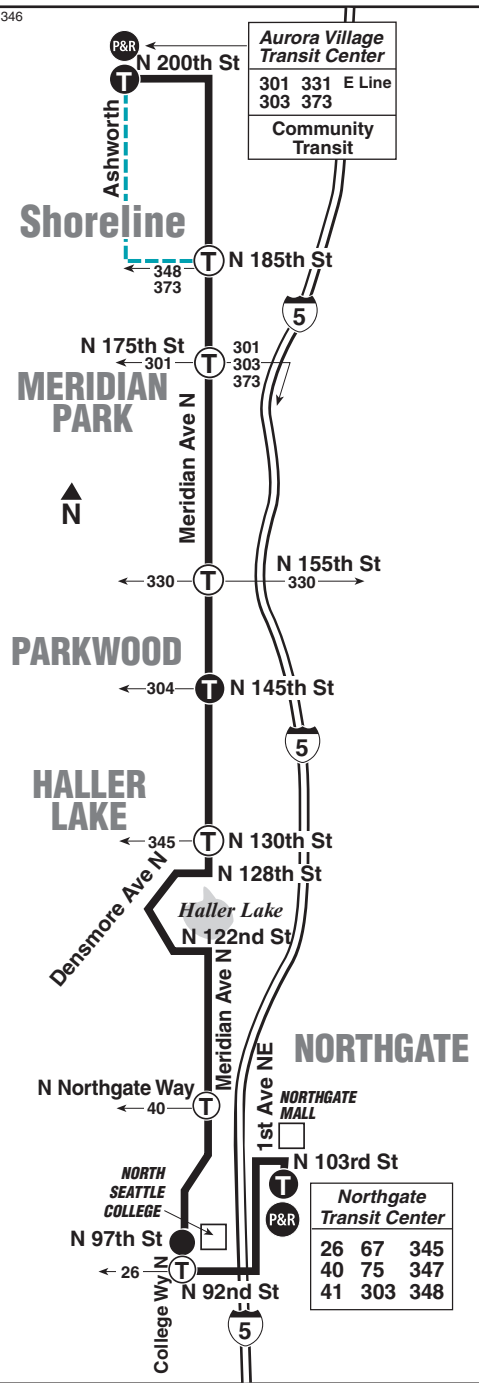

Snow/Emergency Service Servicio de emergencia/nieve

During most snow conditions, this route will operate via the snow routing shown in this timetable. In the rare event that Metro declares an emergency, it will not operate. Visit kingcounty.gov/metro/snow and sign up for Transit Alerts to stay informed during adverse conditions. Durante la mayoría de las nevadas, esta ruta operará por la ruta designada que se muestra en este programa. En el caso poco frecuente que Metro declare una emergencia, no operará. Visite kingcounty.gov/metro/snow y regístrese para obtener Alertas de Tránsito y mantenerse informado durante las condiciones adversas.

346 WEEKDAY/Entre semana

To NORTHGATE →		To DOWNTOWN →		
Aurora Village Transit Center Bay 4	Haller Lake	North Seattle College	Northgate Transit Center	Downtown Seattle
N 200th St & Ashworth Ave N	Meridian Ave N & N 145th St	College Way N & N 97th St	NE 103rd St & Transit Roadway Bay 4 Bay 5	Union St & 5th Ave
Stop #16104	Stop #16800	Stop #17010	#35293 #35295	Stop #1215
ROUTE 346		ROUTE 41		
5:19	5:30	5:39	5:45	5:47
5:46	5:57	6:08	6:15F	6:22
6:16	6:27	6:38	6:45F	6:52
6:46	6:57	7:08	7:15F	7:23
7:14	7:26	7:39	7:46F	7:52
7:44	7:56	8:09	8:16F	8:22
8:14	8:26	8:38	8:45F	8:52
8:44	8:56	9:07	9:14F	9:18
9:15	9:26	9:37	9:44F	9:48
9:45	9:56	10:07	10:14F	10:19
10:15	10:26	10:37	10:44F	11:03
10:45	10:56	11:07	11:14F	11:15
11:15	11:26	11:37	11:44F	11:51
11:45	11:56	12:07	12:14F	12:17
12:15	12:26	12:37	12:44F	12:47
12:45	12:56	1:07	1:14F	1:17
1:15	1:26	1:37	1:44F	1:47
1:45	1:56	2:07	2:14F	2:16
2:15	2:26	2:37	2:44F	2:46
2:45	2:56	3:07	3:14F	3:16
3:14	3:25	3:36	3:43F	3:46
—	3:53G	4:04G	4:11G	4:17G
3:45	3:56	4:08	4:15F	4:17
4:15	4:26	4:37	4:44F	4:48
4:45	4:56	5:07	5:14F	5:18
5:15	5:26	5:37	5:44F	5:47
5:45	5:56	6:07	6:14F	6:18
6:17	6:28	6:39	6:46F	6:47
6:45	6:55	7:06	7:13F	7:18
7:16	7:26	7:36	7:43	7:48
7:46	7:56	8:06	8:13	8:19
8:16	8:26	8:36	8:43	8:49
8:46	8:56	9:06	9:13	9:20
9:16	9:26	9:36	9:43	10:05
10:04	10:14	10:24	10:29F	10:35
11:05	11:15	11:25	11:30	11:35

AM – Lighter Type PM – Darker Type

346 WEEKDAY/Entre semana