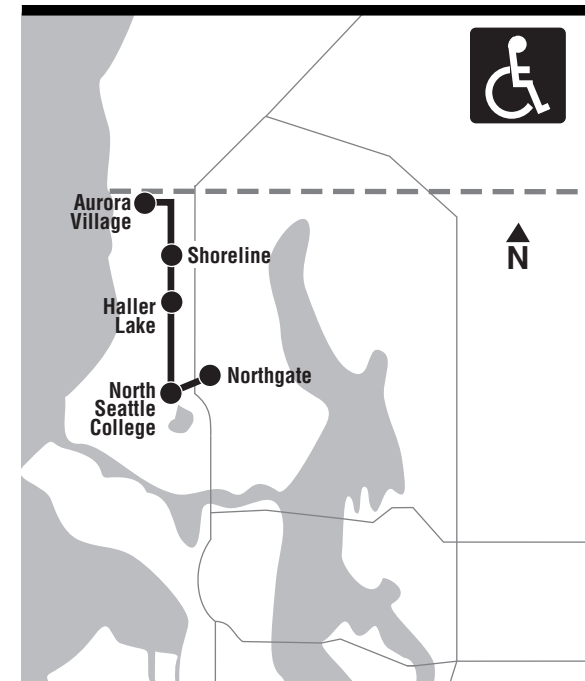

AM – Lighter Type PM – Darker Type

To NORTHGATE → To AURORA VILLAGE →

Downtown Seattle		Northgate Transit Ctr Bay 2		Northgate Transit Ctr Bay 3		North Seattle College		Aurora Village Transit Ctr Bay 4	
4th Ave S & S Jackson St (island stop)		NE 103rd St & Transit Roadway		NE 103rd St & Transit Roadway		College Way N & N 97th St		Meridian Ave N & N 145th St	
Seattle		Bay 2		Bay 3		Haller Lake		Ashworth Ave N	
ROUTE 41					ROUTE 346				
6:07	6:33	6:23	6:36	6:41	6:52	7:02			
7:07	7:33	7:23	7:39	7:44	7:55	8:05			
8:07	8:33	8:23	8:39	8:44	8:55	9:05			
9:07	9:33	9:22	9:37	9:42	9:53	10:03			
10:08	10:34	10:22	10:39	10:44	10:55	11:05			
11:06	11:33	11:22	11:39	11:44	11:55	12:05			
12:05	12:33	12:22	12:39	12:44	12:55	1:05			
1:03	1:33	1:21	1:39	1:44	1:55	2:05			
2:06	2:33	2:21	2:39	2:44	2:55	3:05			
3:06	3:33	3:21	3:39	3:44	3:55	4:05			
4:06	4:33	4:22	4:37	4:42	4:53	5:04			
5:05	5:33	5:22	5:37	5:42	5:53	6:04			
6:05	6:33	6:22	6:37	6:42	6:53	7:04			
7:05	7:33	7:22	7:39	7:44	7:54	8:04			
8:06	8:33	8:23	8:39	8:44	8:54	9:04			
9:06	9:33	9:24	9:39	9:44	9:54	10:04			
10:06	10:33	10:24	10:39	10:44	10:54	11:04			
11:07	11:33	11:26	11:37	11:42	11:51	12:01			

# 346

Aurora Village, Shoreline, Haller Lake, North Seattle College, Northgate

March 20 thru September 17, 2021  
 Del 20 de marzo al 17 de septiembre de 2021

### Online Trip Planning

Use Metro's online Trip Planner to plan trips on scheduled service in King, Pierce and Snohomish counties. It provides details on transit stops, routes and schedules. Trip Planner itineraries do not include service disruptions and reroutes caused by weather, emergencies, traffic, events or construction. Trip Planner includes Metro Transit, Pierce Transit, Community Transit, Everett Transit, ST Express buses, Link light rail, Sounder commuter rail, King County Water Taxi, Washington State Ferries, the Seattle Center Monorail, and Seattle Streetcar. [www.kingcounty.gov/tripplanner](http://www.kingcounty.gov/tripplanner)