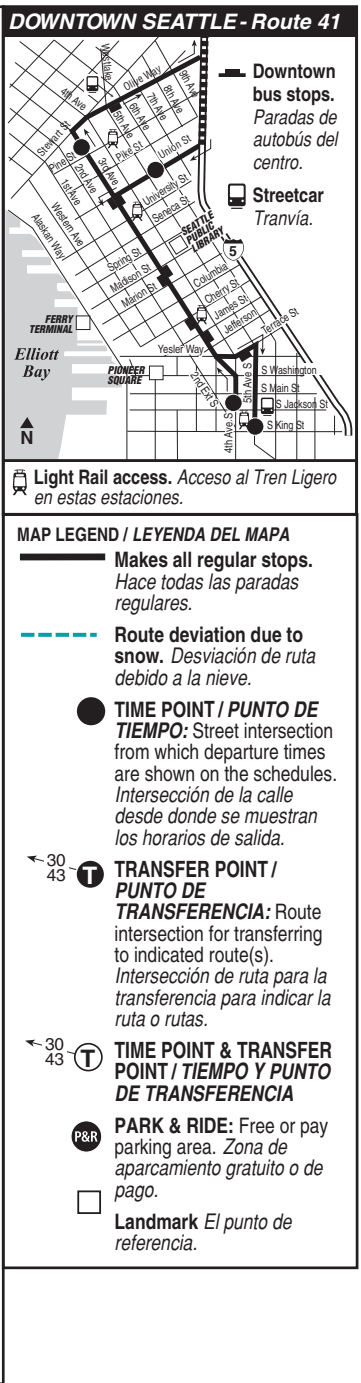

Snow/Emergency Service Servicio de emergencia/nieve

During most snow conditions, this route will operate via the snow routing shown in this timetable. In the rare event that Metro declares an emergency, it will not operate. Visit kingcounty.gov/metro/snow and sign up for Transit Alerts to stay informed during adverse conditions. Durante la mayoría de las nevadas, esta ruta operará por la ruta designada que se muestra en este programa. En el caso poco frecuente que Metro declare una emergencia, no operará. Visite kingcounty.gov/metro/snow y regístrese para obtener Alertas de Tránsito y mantenerse informado durante las condiciones adversas.

346 WEEKDAY/Entre semana

To NORTHGATE →		To DOWNTOWN →		
Aurora Village Transit Center Bay 4	Haller Lake	North Seattle College	Northgate Transit Center	Downtown Seattle
N 200th St & Ashworth Ave N	Meridian Ave N & N 145th St	College Way N & N 97th St	NE 103rd St & Transit Roadway Bay 4 Bay 5	Union St & 5th Ave
Stop #16104	Stop #16800	Stop #17010	#35293 #35295	Stop #1215
ROUTE 346		ROUTE 41		
5:19	5:30	5:39	5:45	5:47
5:46	5:57	6:08	6:15F	6:22
6:16	6:27	6:38	6:45F	6:52
6:46	6:57	7:08	7:15F	7:23
7:14	7:26	7:39	7:46F	7:52
7:44	7:56	8:09	8:16F	8:22
8:14	8:26	8:38	8:45F	8:52
8:44	8:56	9:07	9:14F	9:18
9:15	9:26	9:37	9:44F	9:48
9:45	9:56	10:07	10:14F	10:19
10:15	10:26	10:37	10:44F	11:03
10:45	10:56	11:07	11:14F	11:15
11:15	11:26	11:37	11:44F	11:51
11:45	11:56	12:07	12:14F	12:17
12:15	12:26	12:37	12:44F	12:47
12:45	12:56	1:07	1:14F	1:17
1:15	1:26	1:37	1:44F	1:47
1:45	1:56	2:07	2:14F	2:16
2:15	2:26	2:37	2:44F	2:46
2:45	2:56	3:07	3:14F	3:16
3:14	3:25	3:36	3:43F	3:46
—	3:53G	4:04G	4:11G	4:17G
3:45	3:56	4:08	4:15F	4:17
4:15	4:26	4:37	4:44F	4:48
4:45	4:56	5:07	5:14F	5:18
5:15	5:26	5:37	5:44F	5:47
5:45	5:56	6:07	6:14F	6:18
6:17	6:28	6:39	6:46F	6:47
6:45	6:55	7:06	7:13F	7:18
7:16	7:26	7:36	7:43	7:48
7:46	7:56	8:06	8:13	8:19
8:16	8:26	8:36	8:43	8:49
8:46	8:56	9:06	9:13	9:20
9:16	9:26	9:36	9:43	10:05
10:04	10:14	10:24	10:29F	10:35
11:05	11:15	11:25	11:30	11:35

AM – Lighter Type PM – Darker Type

346 WEEKDAY/Entre semana